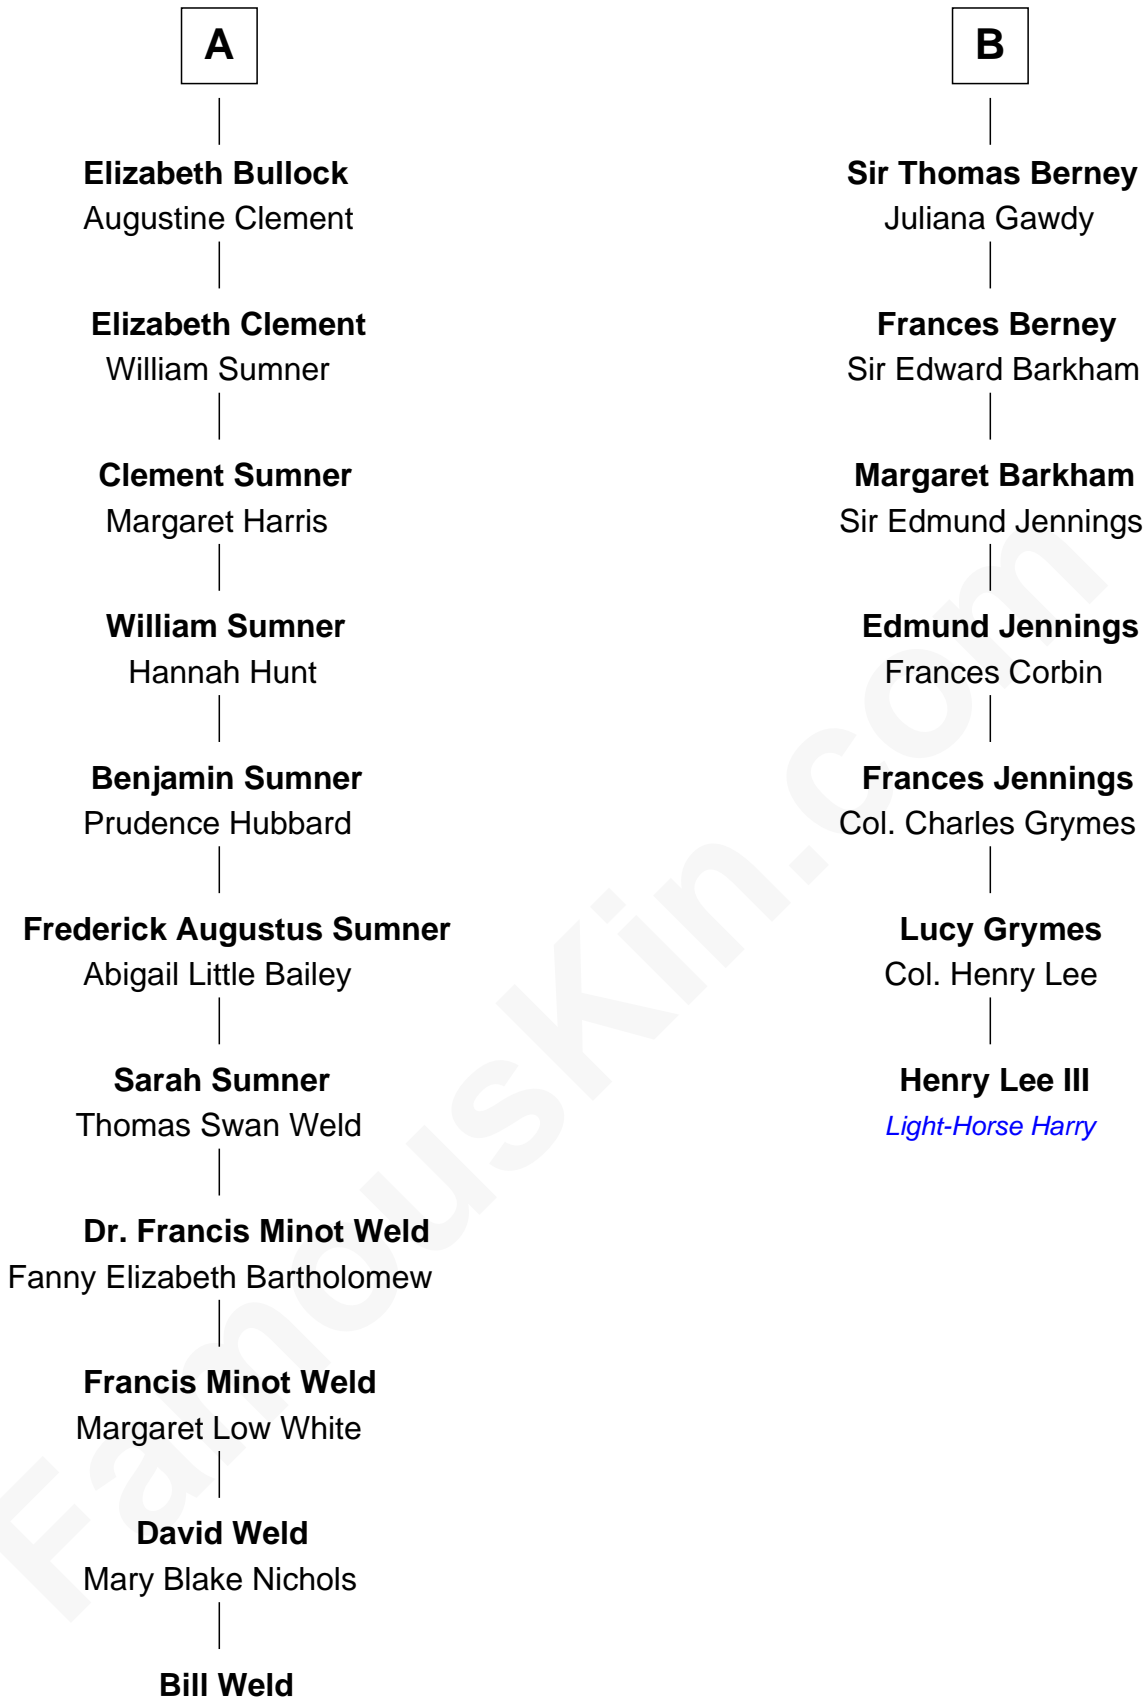

FamousKin.com

Relationship Chart of

Bill Weld

68th Governor of Massachusetts
13th cousin 4 times removed of

Henry Lee III
9th Governor of Virginia

Sir Richard Sergeaux
Philippe Fitzalan

Alice Sergeaux
Sir Richard de Vere

Sir John de Vere
Elizabeth Howard

Joan de Vere
Sir William Norreys

Margaret Norreys
Gilbert Bullock

Thomas Bullock
Alice Kingsmill

Richard Bullock
Alice Berrington

William Bullock

A

Elizabeth Sergeaux
Sir William Marney

Emma Marney
Sir Thomas Tyrrell

Humphrey Tyrrell
Isabel Helion

Anne Tyrrell
Sir Roger Wentworth

Margery Wentworth
John Berney

John Berney
Margaret Read

Henry Berney
Alice Appleton

B

68th Governor of Massachusetts

Bill Weld photo by [Marc Nozell](#) ([CC BY-SA 2.0](#))