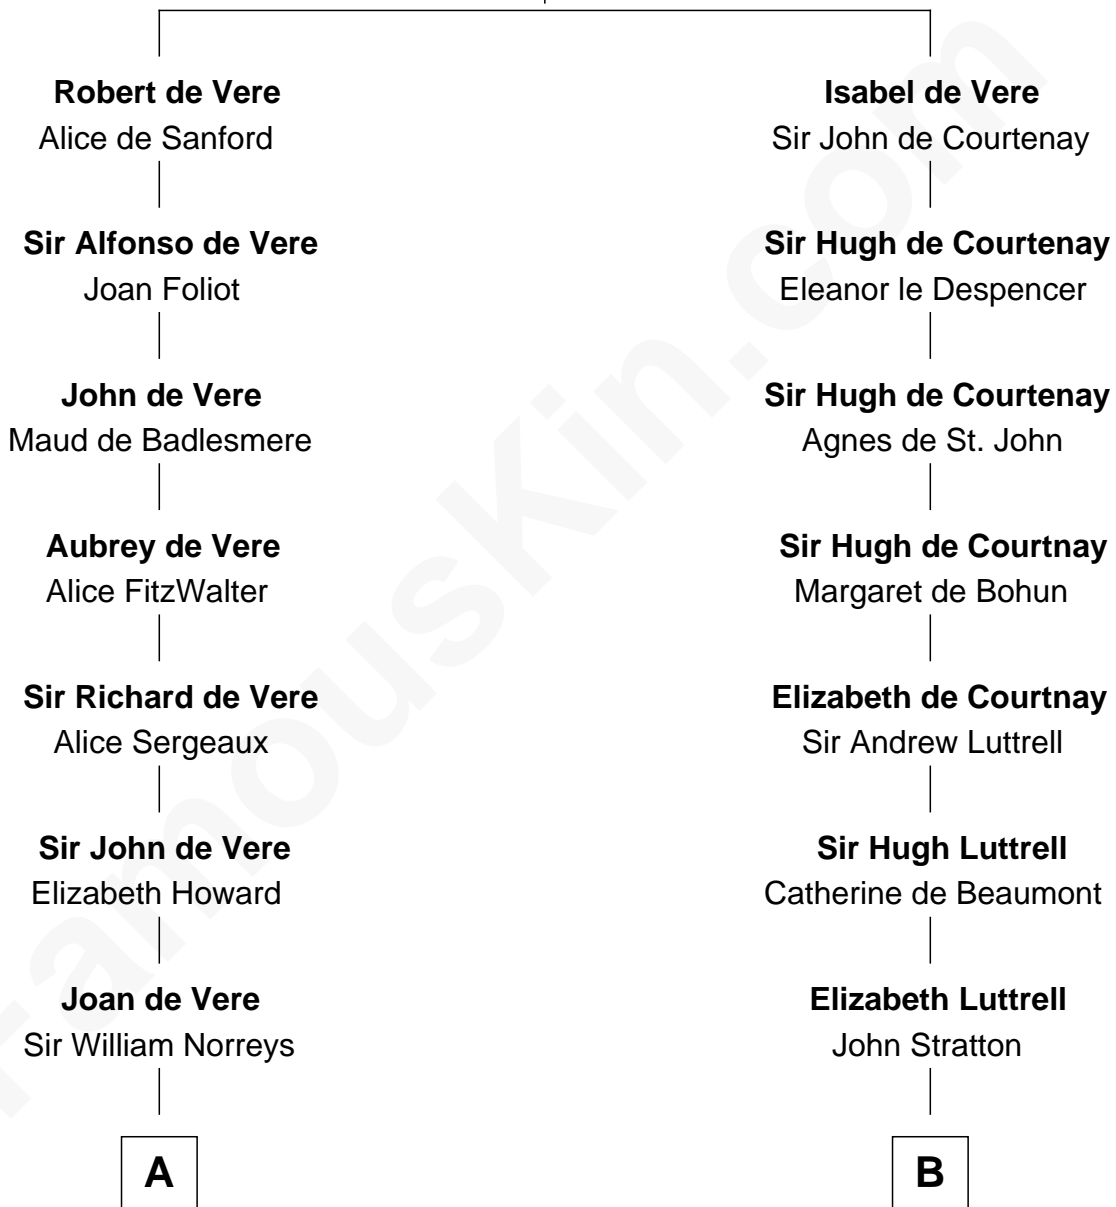

FamousKin.com Relationship Chart of

Bill Weld

68th Governor of Massachusetts

19th cousin 2 times removed of

Henry Lee III

9th Governor of Virginia

Hugh de Vere
Hawise de Quincy

C

Sarah Sumner
Thomas Swan Weld

Dr. Francis Minot Weld
Fanny Elizabeth Bartholomew

Francis Minot Weld
Margaret Low White

David Weld
Mary Blake Nichols

Bill Weld
68th Governor of Massachusetts

D

Frances Jennings
Col. Charles Grymes

Lucy Grymes
Col. Henry Lee

Henry Lee III
Light-Horse Harry