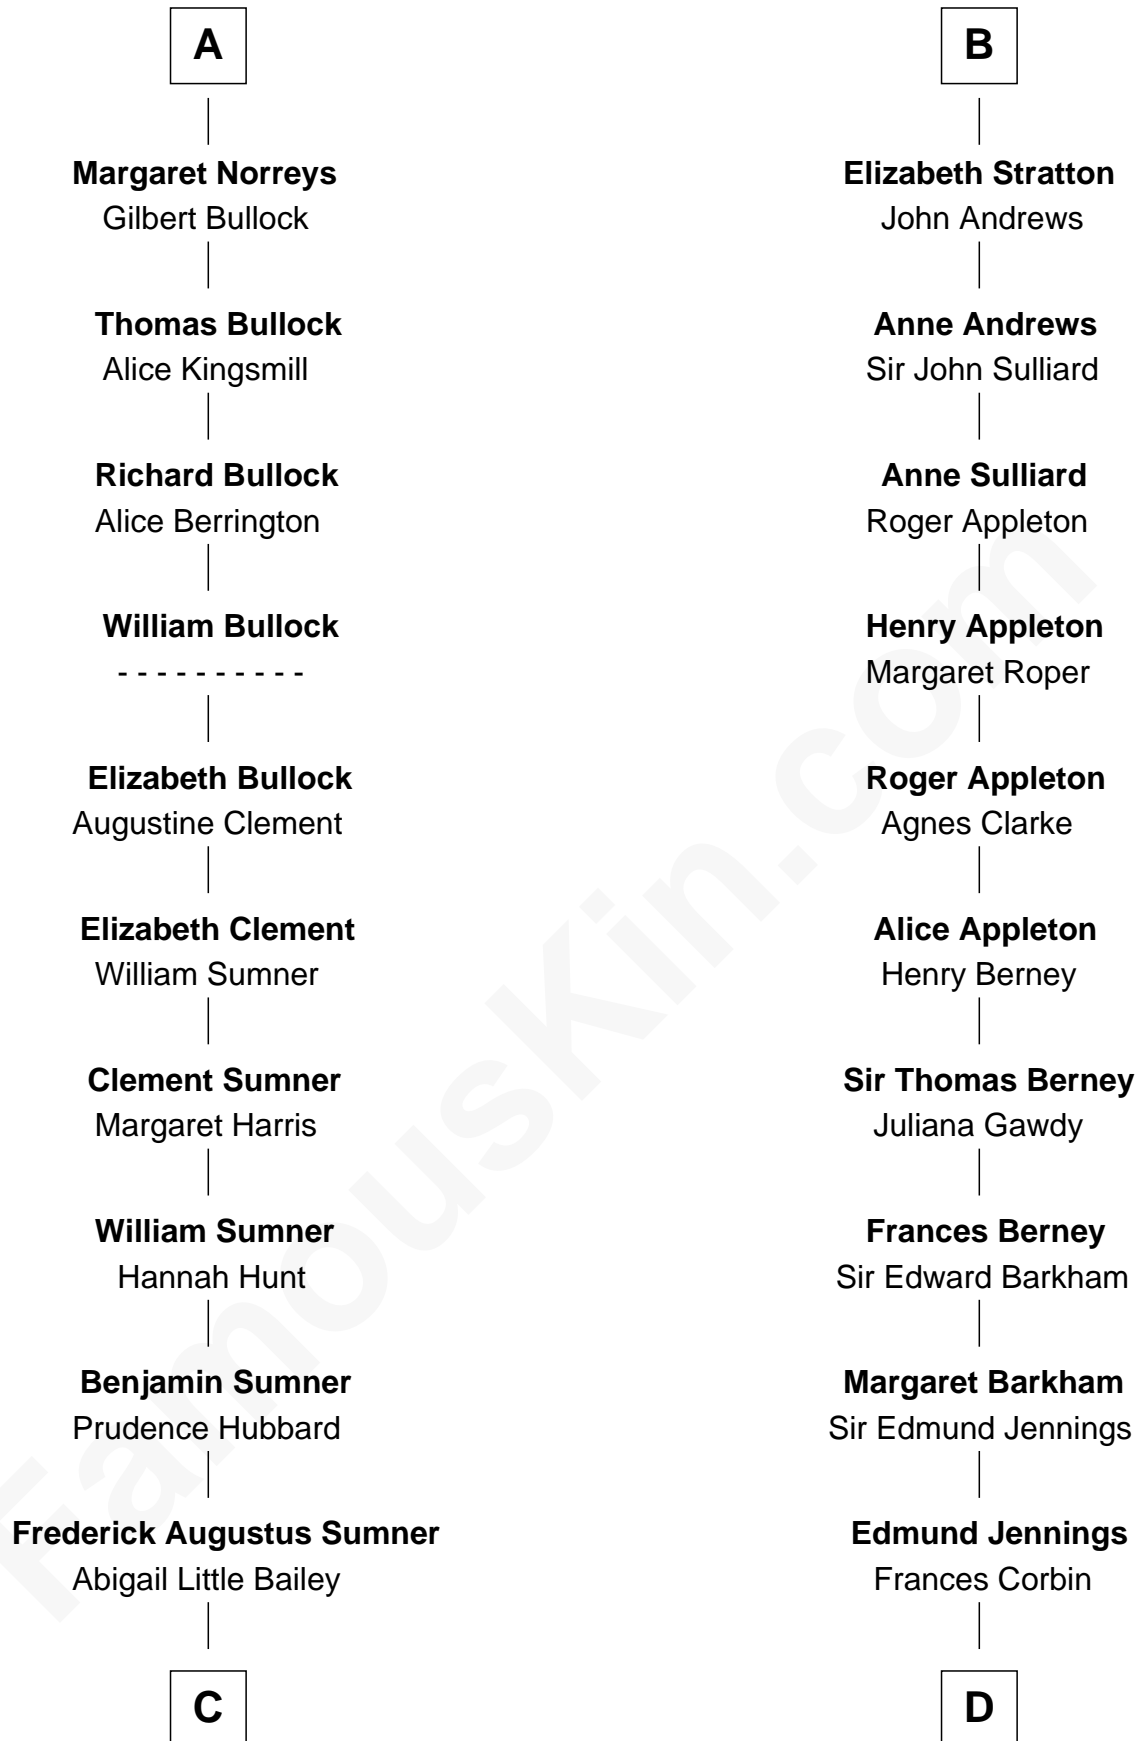

FamousKin.com Relationship Chart of

Bill Weld

68th Governor of Massachusetts

19th cousin 2 times removed of

Henry Lee III

9th Governor of Virginia

Hugh de Vere
Hawise de Quincy

C

Sarah Sumner
Thomas Swan Weld

Dr. Francis Minot Weld
Fanny Elizabeth Bartholomew

Francis Minot Weld
Margaret Low White

David Weld
Mary Blake Nichols

Bill Weld
68th Governor of Massachusetts

D

Frances Jennings
Col. Charles Grymes

Lucy Grymes
Col. Henry Lee

Henry Lee III
Light-Horse Harry