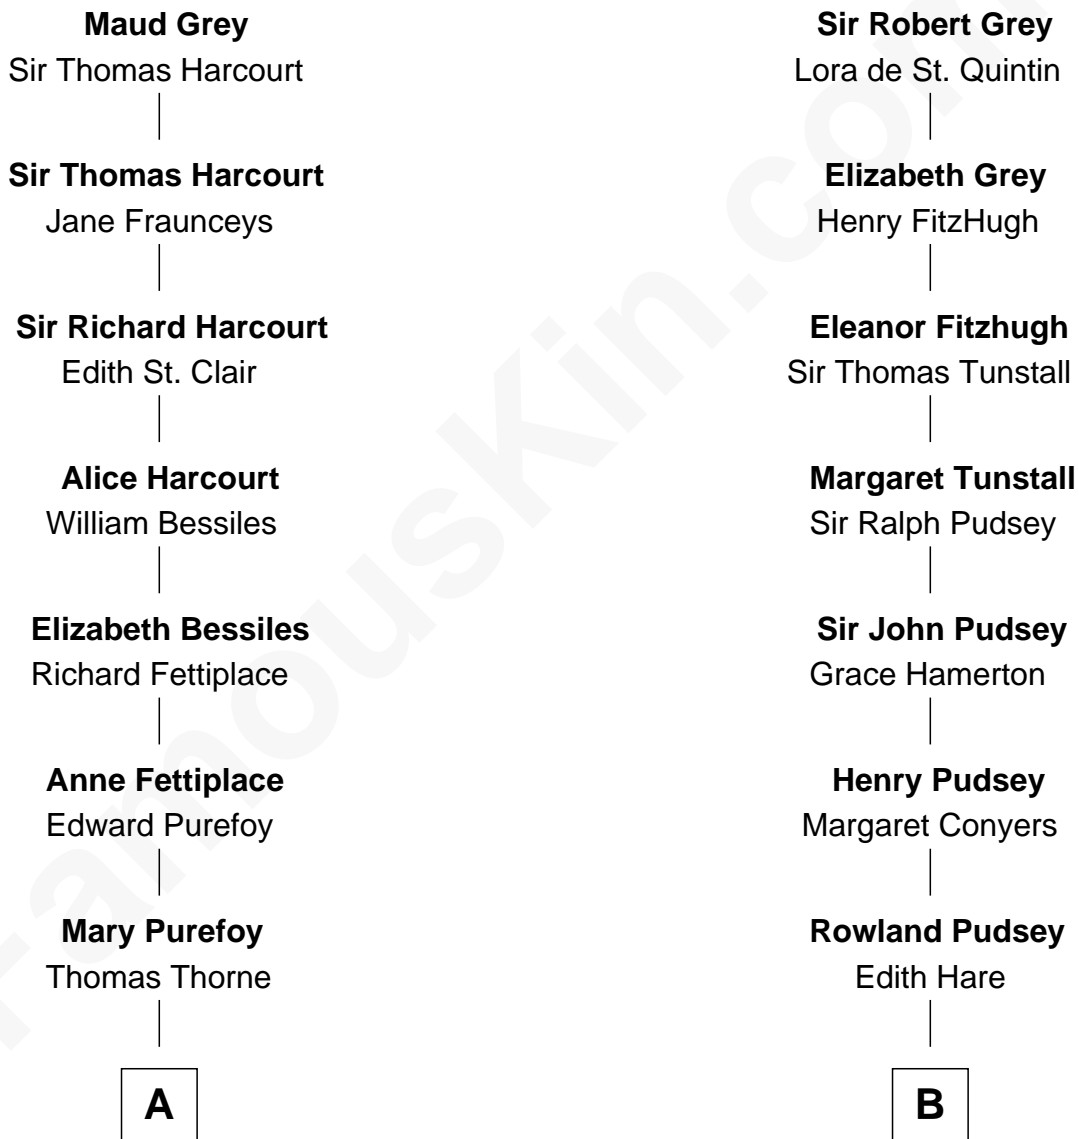

# FamousKin.com Relationship Chart of

**Bill Weld**

*68th Governor of Massachusetts*

**16th cousin 3 times removed of**

**Henry Lee III**

*9th Governor of Virginia*

**Sir John Grey**

Avice Marmion

**C**

—  
**Margaret Low White**

Francis Minot Weld

—  
**David Weld**

Mary Blake Nichols

—  
**Bill Weld**

*68th Governor of Massachusetts*

FamousKin.com