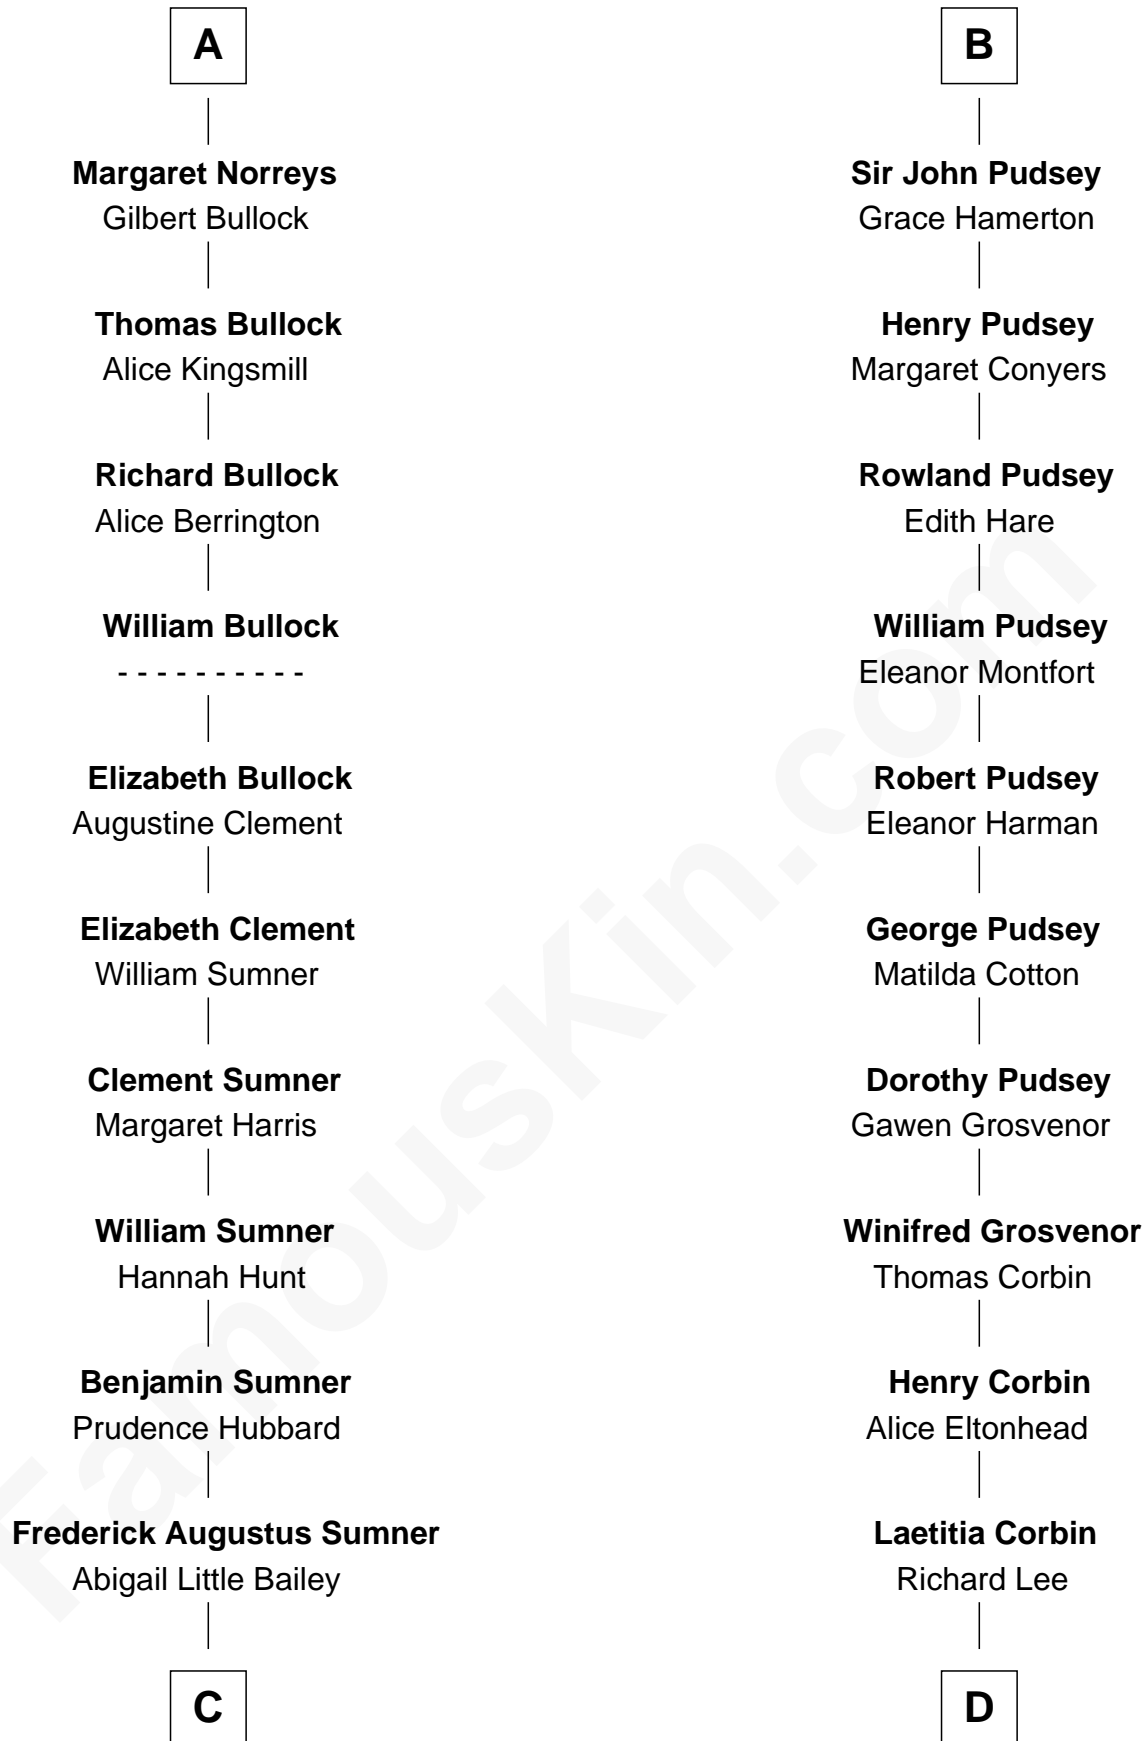

Ida Longespee

Sir Robert FitzWalter

Eleanor de Ferrers

Sir Robert FitzWalter

Joan de Multon

Sir John FitzWalter

Eleanor de Percy

Alice FitzWalter

Ela FitzWalter

William de Odingsells

Margaret de Oddingseles

Sir John de Grey

Sir John Grey

Avice Marmion

Sir Robert Grey

Lora de St. Quintin

Elizabeth Grey

Henry FitzHugh

Eleanor Fitzhugh

Sir Thomas Tunstall

Margaret Tunstall

Sir Ralph Pudsey

B

C

Sarah Sumner
Thomas Swan Weld

Dr. Francis Minot Weld
Fanny Elizabeth Bartholomew

Francis Minot Weld
Margaret Low White

David Weld
Mary Blake Nichols

Bill Weld
68th Governor of Massachusetts

D

Henry Lee
Mary Bland