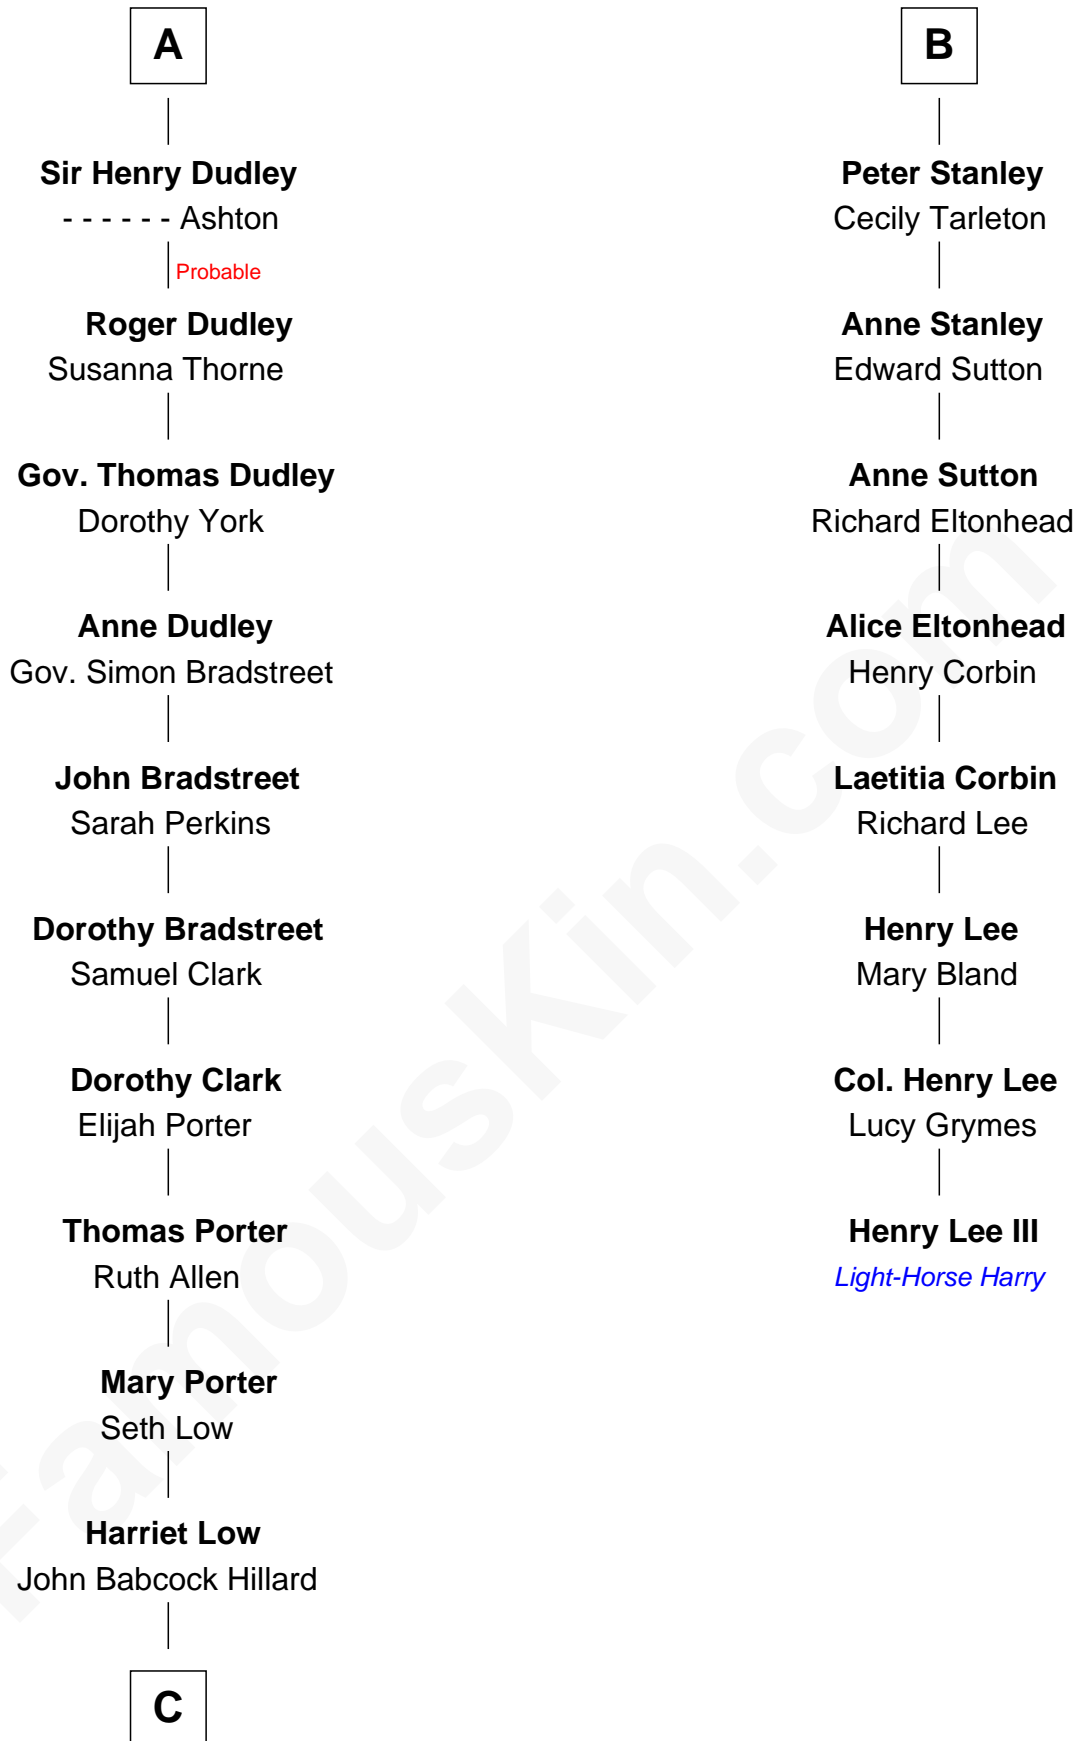

FamousKin.com Relationship Chart of

Bill Weld

68th Governor of Massachusetts

14th cousin 6 times removed of

Henry Lee III

9th Governor of Virginia

Sir Robert de Holland

Maude la Zouche

C

—
Harriet Hillard
William Augustus White

—
Margaret Low White
Francis Minot Weld

—
David Weld
Mary Blake Nichols

—
Bill Weld
68th Governor of Massachusetts

FamousKin.com