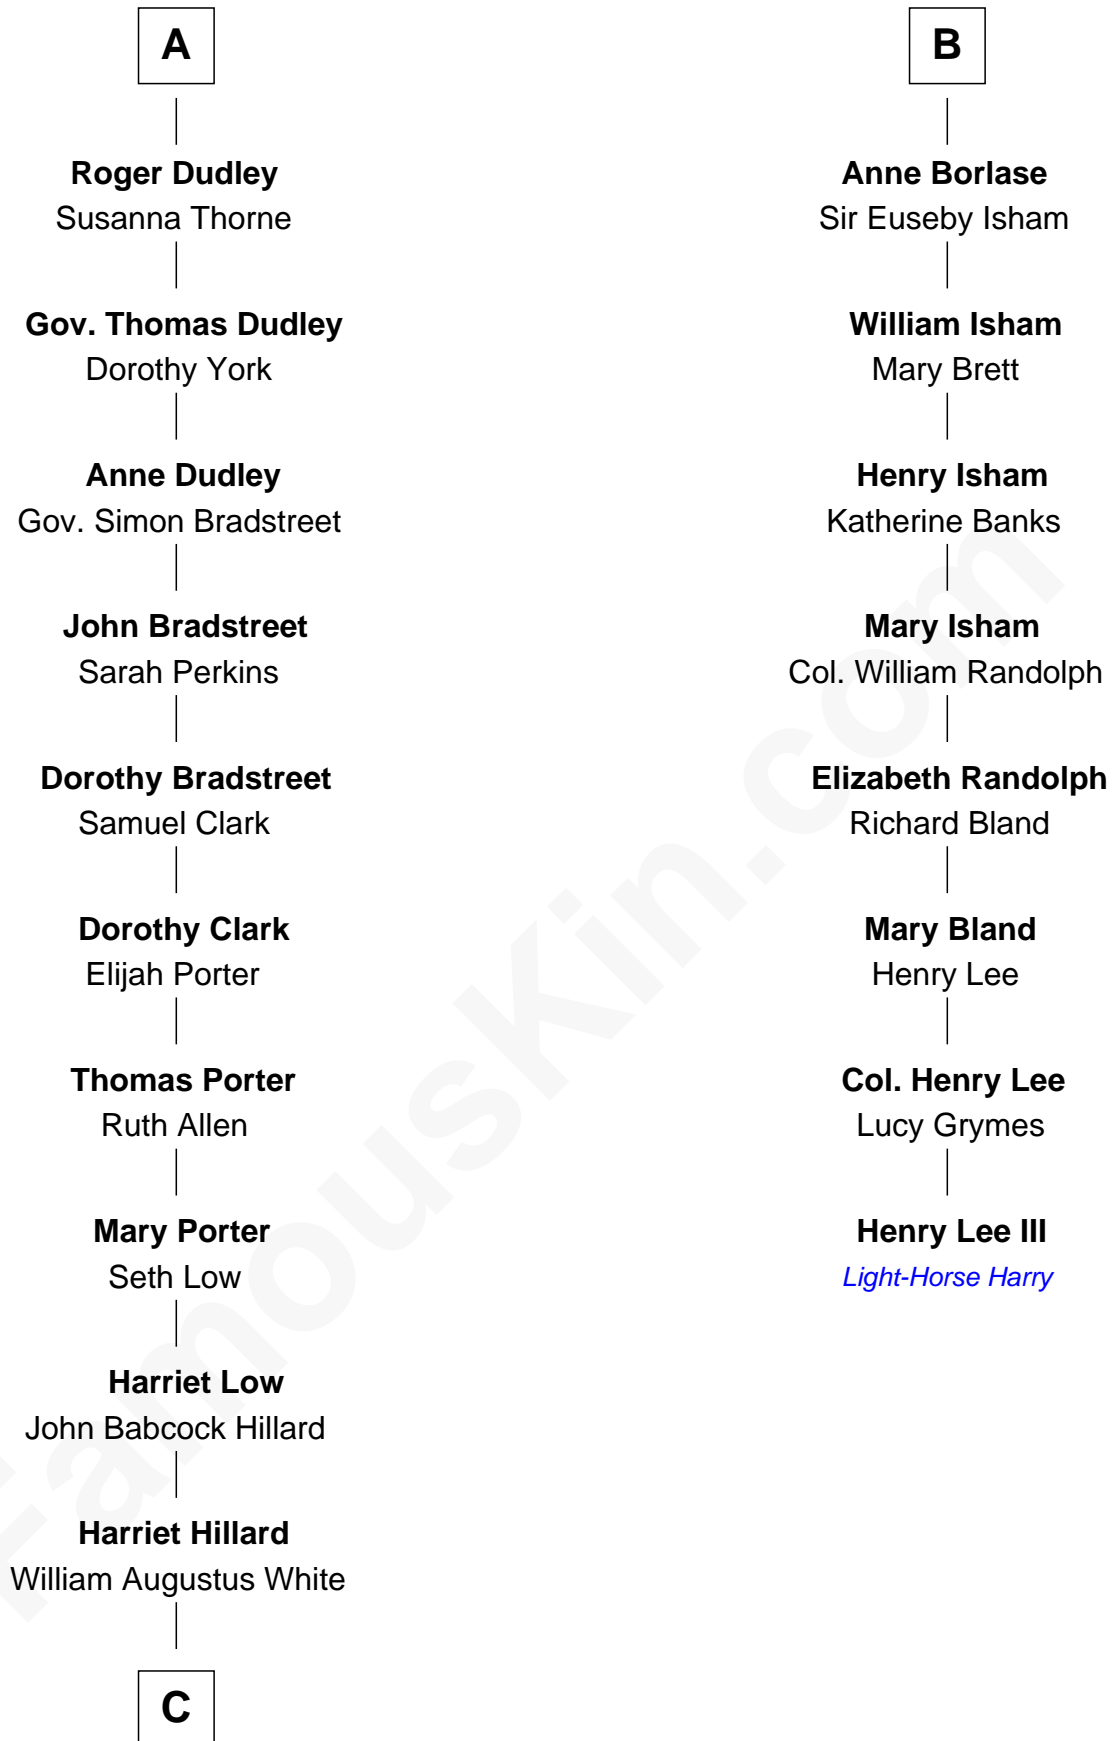

FamousKin.com Relationship Chart of

Bill Weld

68th Governor of Massachusetts

14th cousin 5 times removed of

Henry Lee III

9th Governor of Virginia

Sir Philip le Despencer

Elizabeth - - - - -

Sir Philip le Despencer

Elizabeth de Tibetot

Margery Despencer

Sir Roger Wentworth

Margaret Wentworth

Sir William Hopton

Margaret Hopton

Sir Philip Booth

Audrey Booth

Sir William de Lytton

Sir Robert Lytton

Frances Cavalery

Anne Lytton

Sir John Borlase

B

C

—
Margaret Low White

Francis Minot Weld

—
David Weld

Mary Blake Nichols

—
Bill Weld

68th Governor of Massachusetts

FamousKin.com