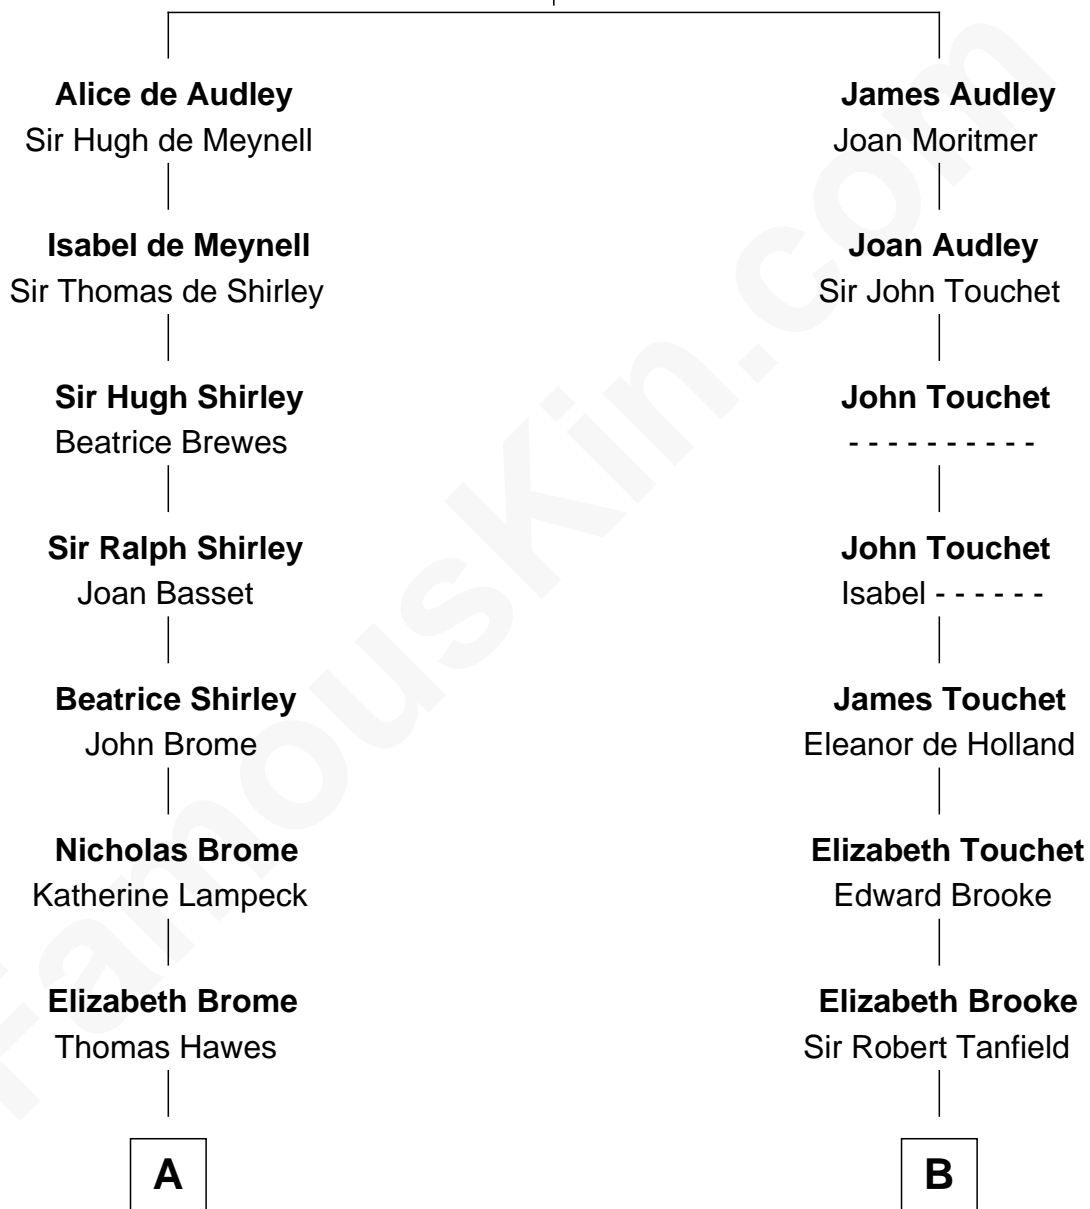

FamousKin.com Relationship Chart of

Bill Weld

68th Governor of Massachusetts

18th cousin 1 time removed of

Henry Lee III

9th Governor of Virginia

Sir Nicholas Audley

Joan Martin

C

Francis Minot Weld
Margaret Low White

David Weld
Mary Blake Nichols

Bill Weld
68th Governor of Massachusetts

D

Col. Henry Lee
Lucy Grymes

Henry Lee III
Light-Horse Harry

FamousKin.com