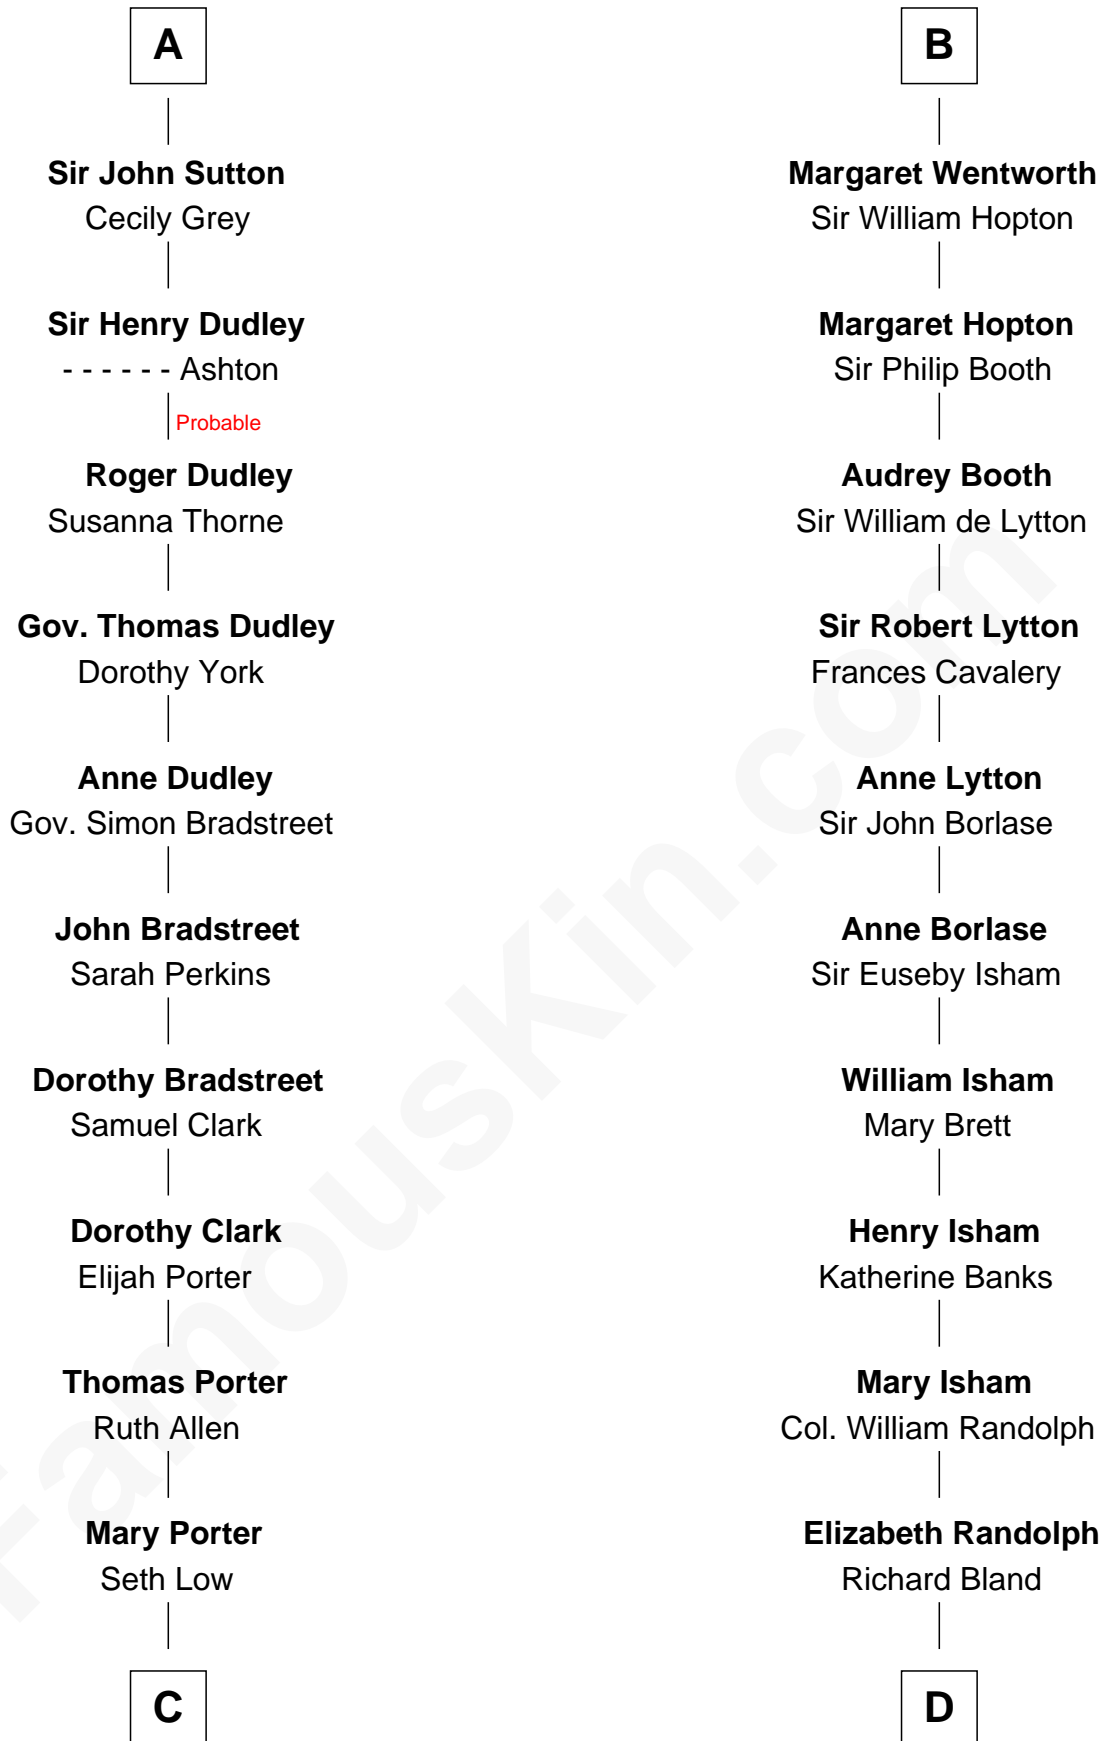

FamousKin.com

Relationship Chart of

Bill Weld

68th Governor of Massachusetts

19th cousin 2 times removed of

Henry Lee III

9th Governor of Virginia

Sir William de Ferrers

Thomas de Berkeley
Katherine de Clyvedon

John Deincourt

Sir John Berkeley
Elizabeth Betteshorne

Sir William Deincourt
Milicent la Zouche

Elizabeth Berkeley
Sir John Sutton

Margaret Deincourt
Sir Robert de Tibetot

Sir Edmund Sutton
Joyce Tiptoft

Elizabeth de Tibetot
Sir Philip le Despencer

Sir Edward Sutton
Cecily Willoughby

Margery Despencer
Sir Roger Wentworth

A

B

C

Harriet Low
John Babcock Hillard

Harriet Hillard
William Augustus White

Margaret Low White
Francis Minot Weld

David Weld
Mary Blake Nichols

Bill Weld
68th Governor of Massachusetts

D

Mary Bland
Henry Lee

Col. Henry Lee
Lucy Grymes

Henry Lee III
Light-Horse Harry