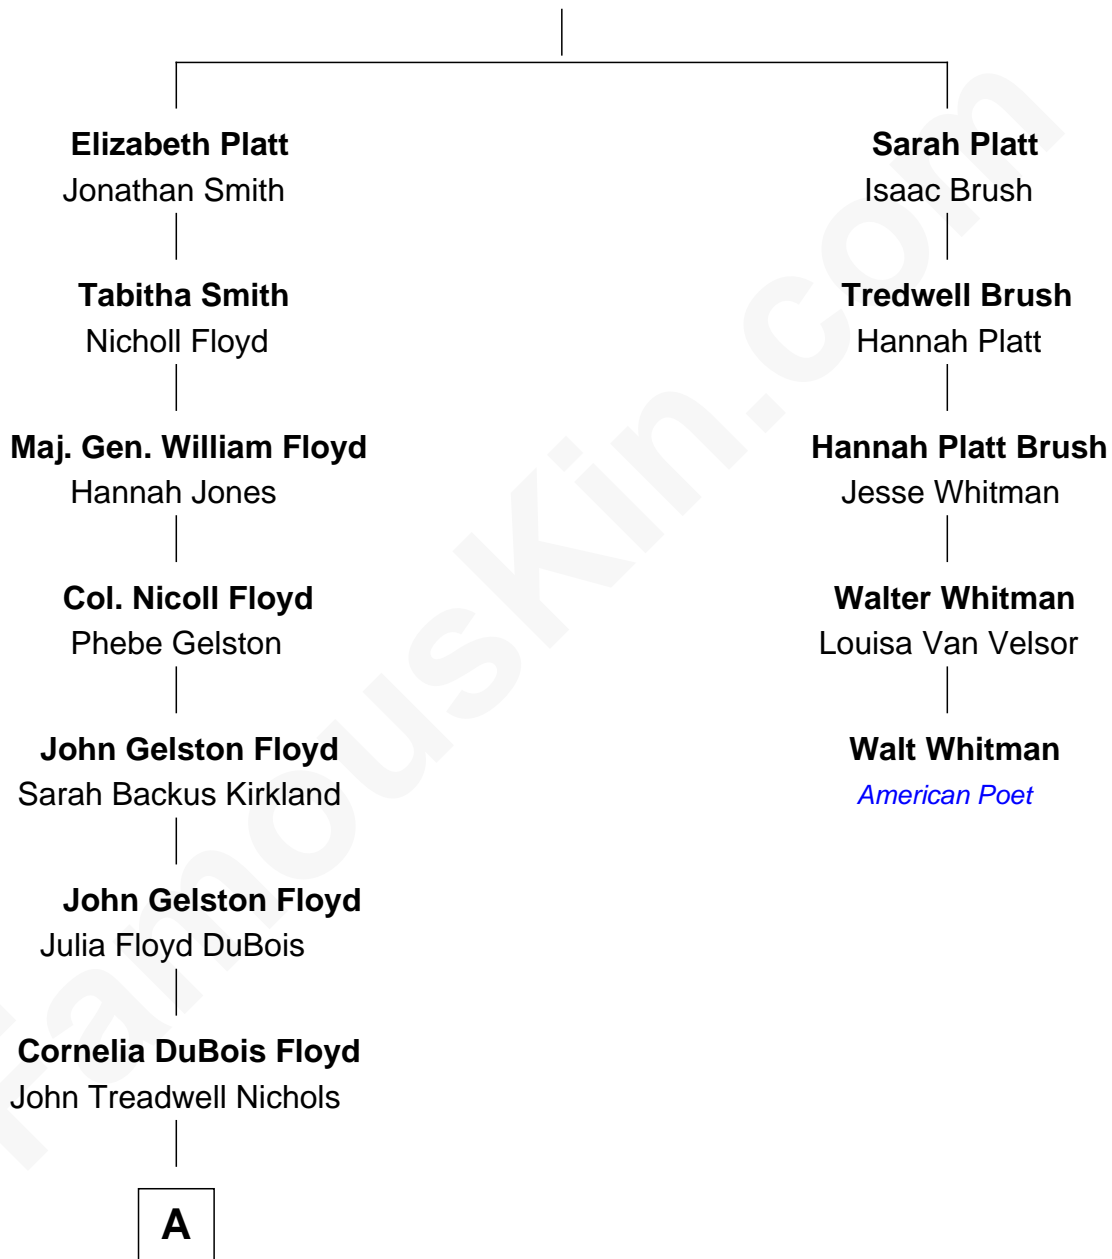

FamousKin.com Relationship Chart of

Bill Weld

68th Governor of Massachusetts

4th cousin 4 times removed of

Walt Whitman

American Poet

Epenetus Platt

Phebe Wood

A

—
Mary Blake Nichols

—
David Weld

—
Bill Weld

68th Governor of Massachusetts

FamousKin.com