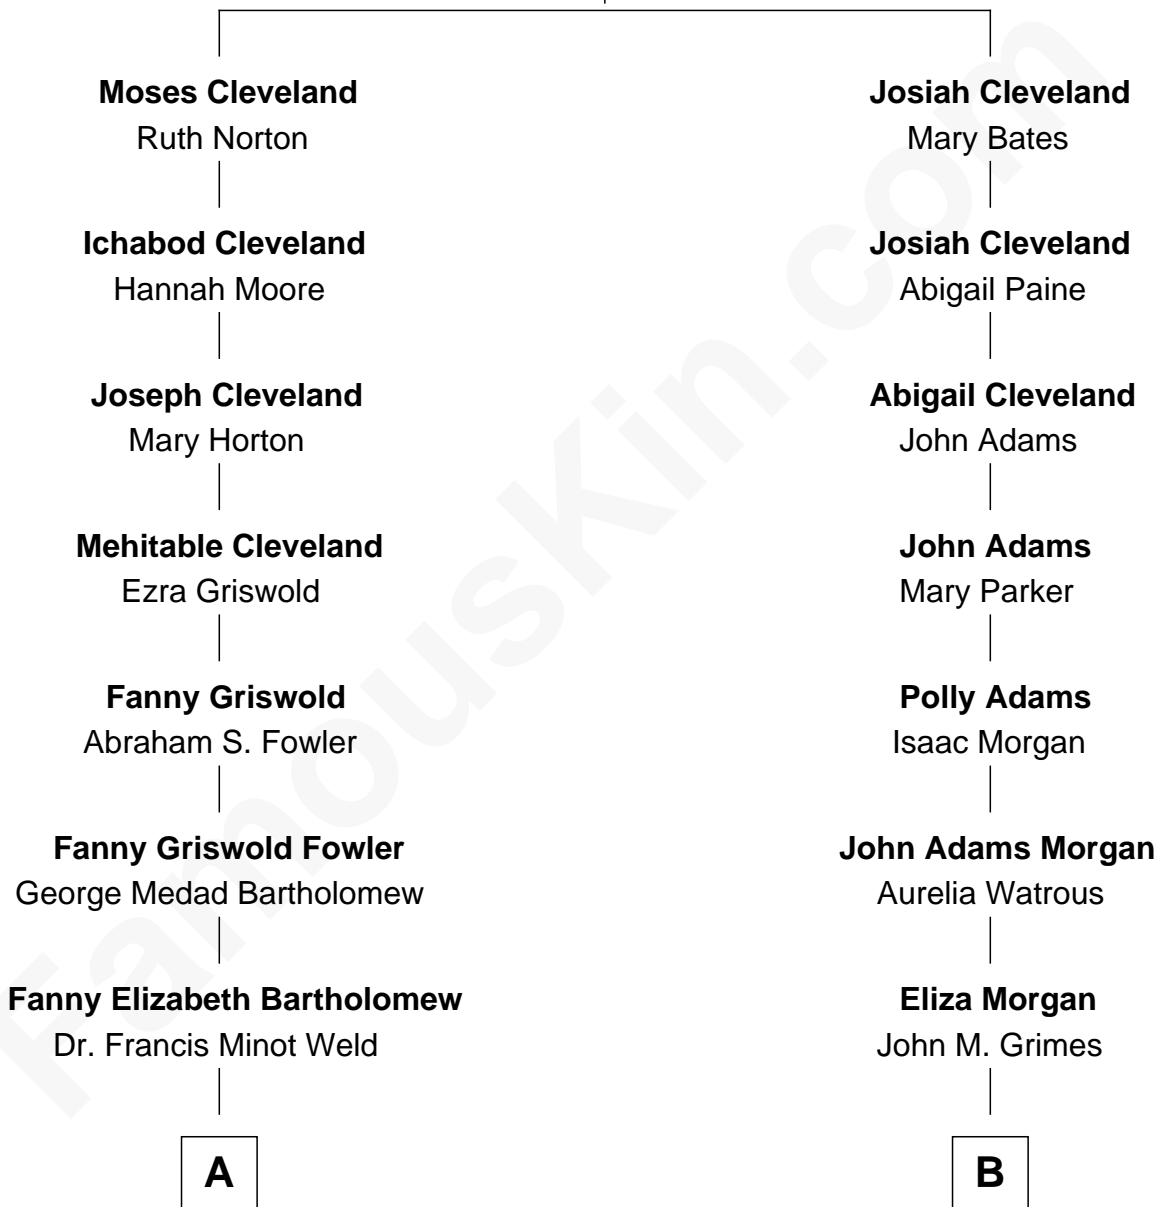

FamousKin.com Relationship Chart of

Bill Weld

68th Governor of Massachusetts

9th cousin 2 times removed of

Linda Hamilton

TV and Movie Actress

Moses Cleveland

Ann Winn

A

Francis Minot Weld
Margaret Low White

David Weld
Mary Blake Nichols

Bill Weld
68th Governor of Massachusetts

B

Aurelia Morgan Grimes
Stephen P. Holt

Taylor Holt
Frances Kyle

Dr. Richard Huckstep Holt
Mildred Alberta Derby

Barbara Kyle Holt
Dr. Carroll Stanford Hamilton

Linda Hamilton
TV and Movie Actress