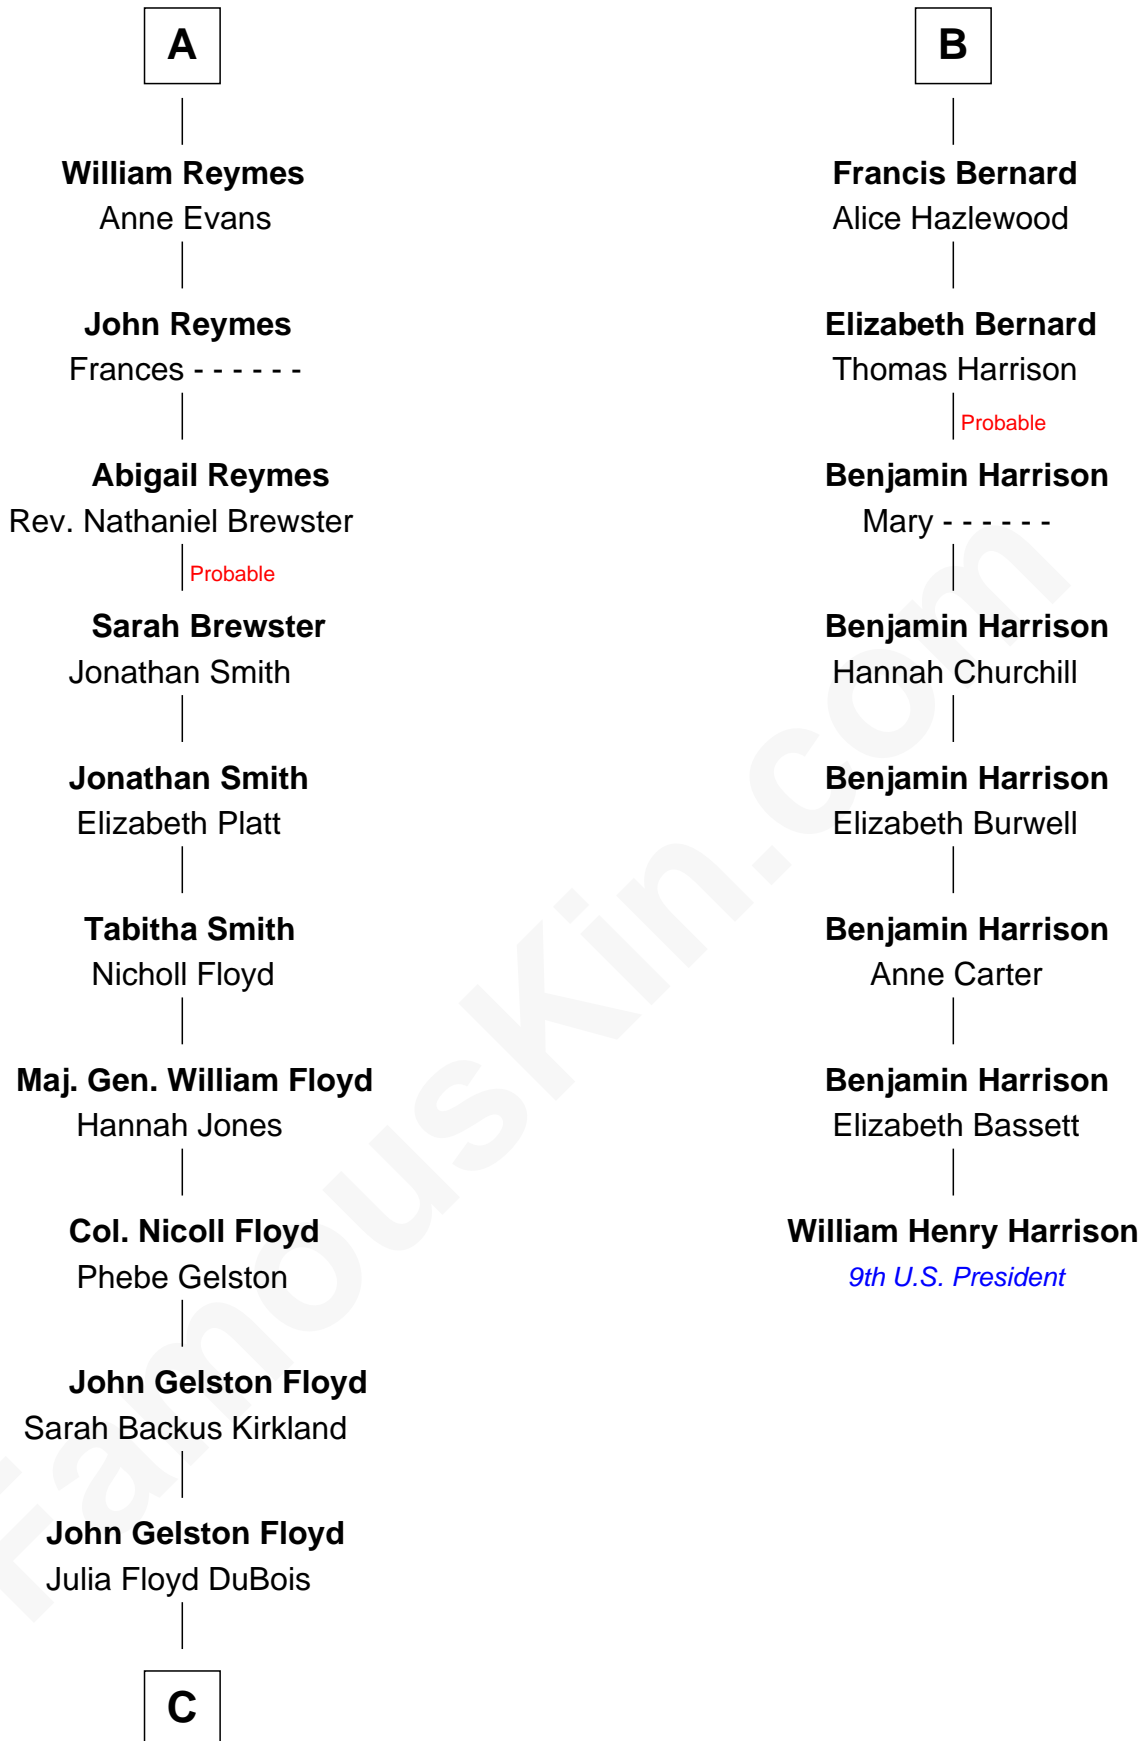

FamousKin.com

Relationship Chart of

Bill Weld

68th Governor of Massachusetts

14th cousin 5 times removed of

William Henry Harrison

9th U.S. President

Sir Thomas de Beauchamp

Katherine de Mortimer

Sir William Beauchamp

Joan Fitzalan

Joan Beauchamp

James Butler

Sir Thomas Butler

Anne Hankeford

Margaret Butler

Margaret Scrope

John Bernard

John Bernard

Margaret Daundelyn

John Bernard

Cecily Muscote

B

C

—
Cornelia DuBois Floyd

John Treadwell Nichols

—
Mary Blake Nichols

David Weld

—
Bill Weld

68th Governor of Massachusetts

FamousKin.com