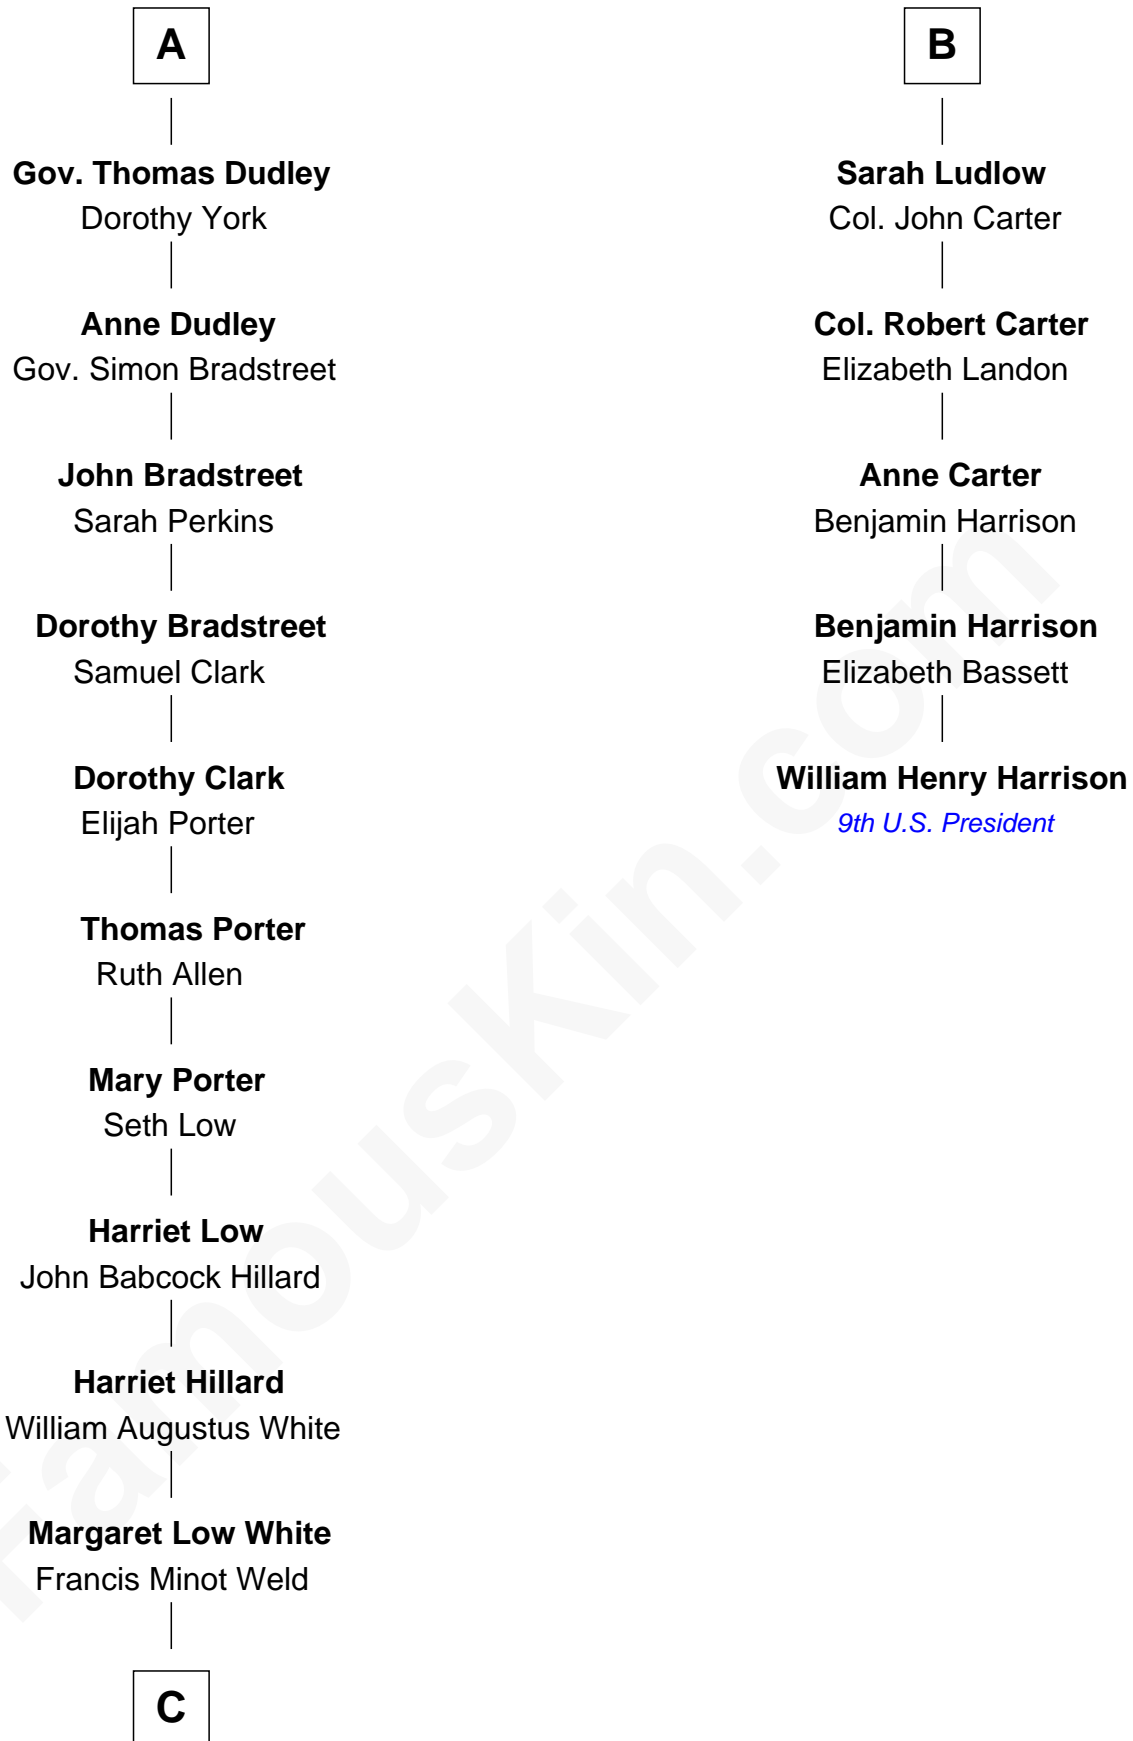

FamousKin.com

Relationship Chart of

Bill Weld

68th Governor of Massachusetts

11th cousin 7 times removed of

William Henry Harrison

9th U.S. President

Sir Walter Blount

Cecily Willoughby

Sir John Sutton

Cecily Grey

Sir Henry Dudley

----- Ashton

Probable

Roger Dudley

Susanna Thorne

Sir Andrews de Windsor

Edith Windsor

George Ludlow

Thomas Ludlow

Jane Pyle

Gabriel Ludlow

Phillis -----

B

C

—
David Weld

Mary Blake Nichols

—
Bill Weld

68th Governor of Massachusetts

FamousKin.com