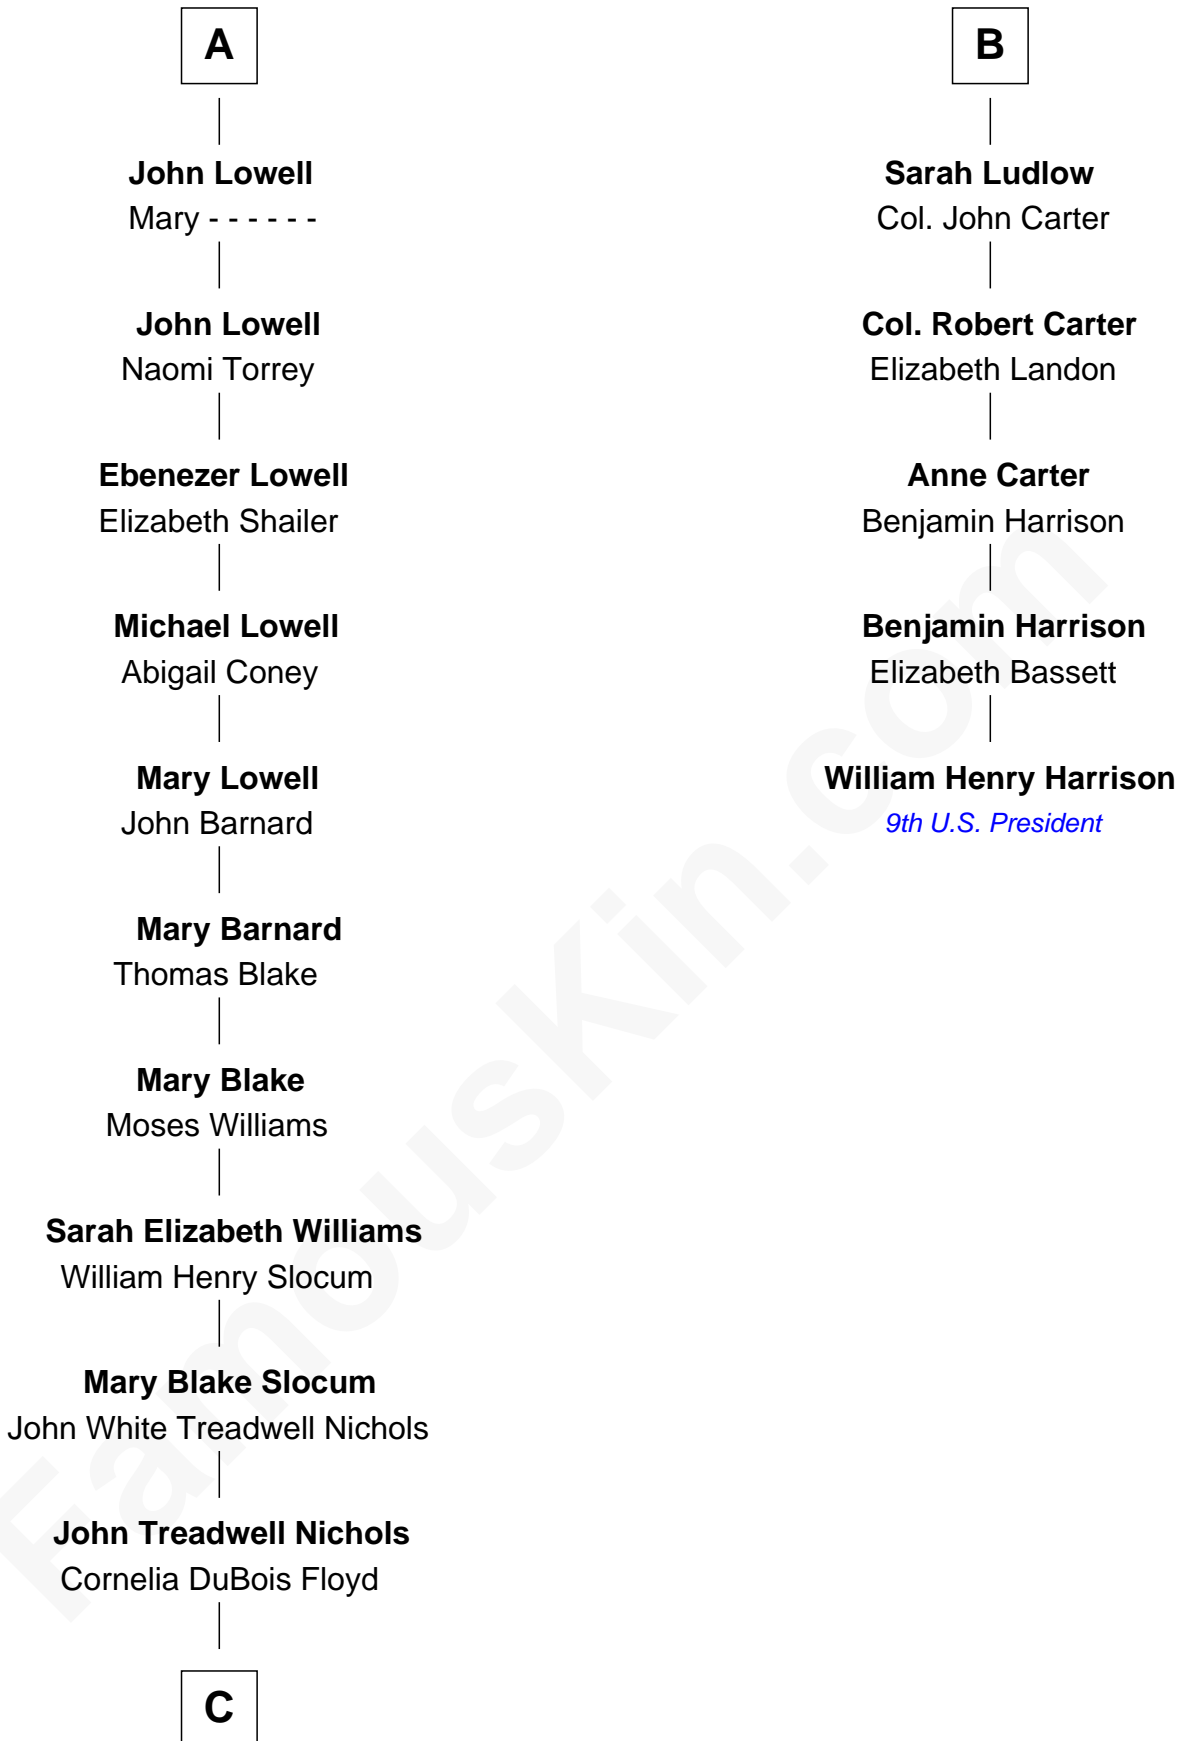

FamousKin.com Relationship Chart of

Bill Weld

68th Governor of Massachusetts

11th cousin 7 times removed of

William Henry Harrison

9th U.S. President

Sir Hugh Luttrell
Catherine de Beaumont

Sir John Luttrell
Margaret Touchet

Elizabeth Luttrell
John Stratton

Sir James Luttrell
Elizabeth Courtnay

Elizabeth Stratton
John Andrews

Sir Hugh Luttrell
Margaret Hill

Elizabeth Andrews
Sir Thomas de Windsor

Eleanor Luttrell
Roger Yorke

Sir Andrews de Windsor
Elizabeth Blount

Elizabeth Yorke
Edmund Percival

Edith Windsor
George Ludlow

Christian Percival
Richard Lowle

Thomas Ludlow
Jane Pyle

Percival Lowell
Rebecca - - - - -

Gabriel Ludlow
Phillis - - - - -

A

B

C

—
Mary Blake Nichols

David Weld

—
Bill Weld

68th Governor of Massachusetts

FamousKin.com