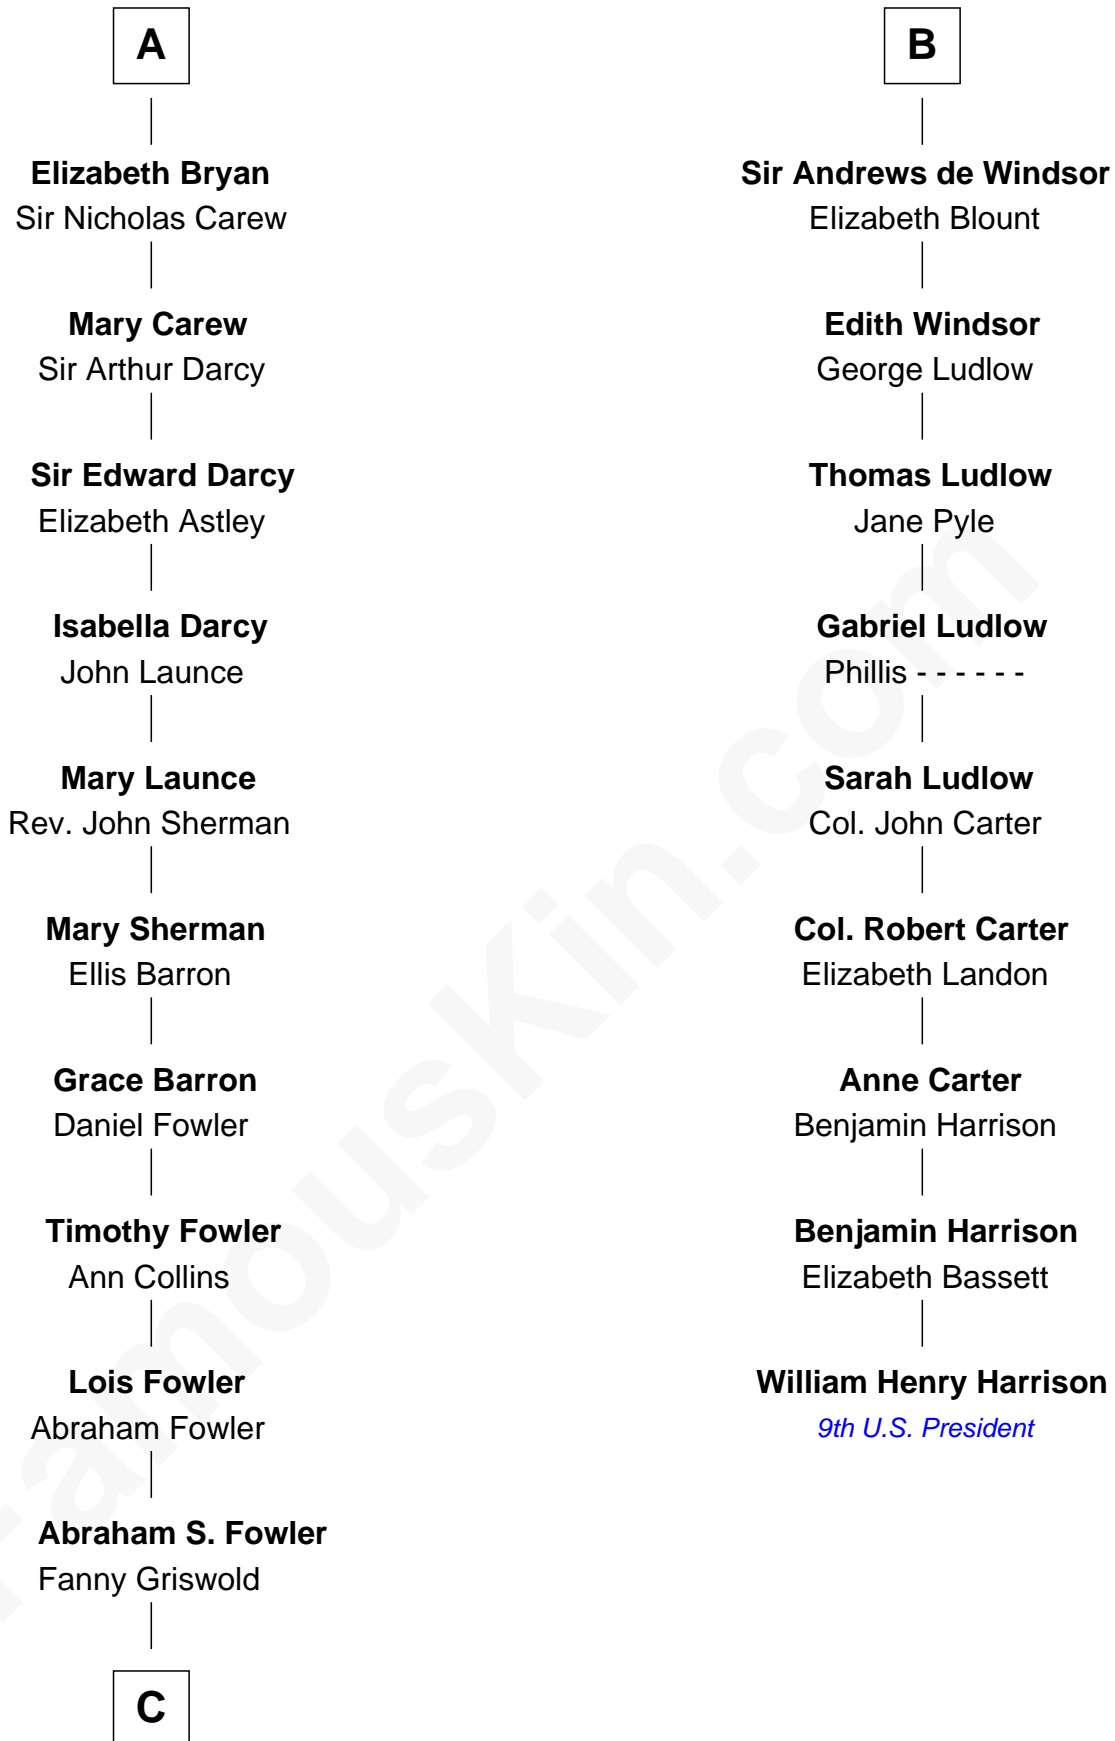

FamousKin.com

Relationship Chart of

Bill Weld

68th Governor of Massachusetts

15th cousin 6 times removed of

William Henry Harrison

9th U.S. President

C

Fanny Griswold Fowler
George Medad Bartholomew

Fanny Elizabeth Bartholomew
Dr. Francis Minot Weld

Francis Minot Weld
Margaret Low White

David Weld
Mary Blake Nichols

Bill Weld
68th Governor of Massachusetts