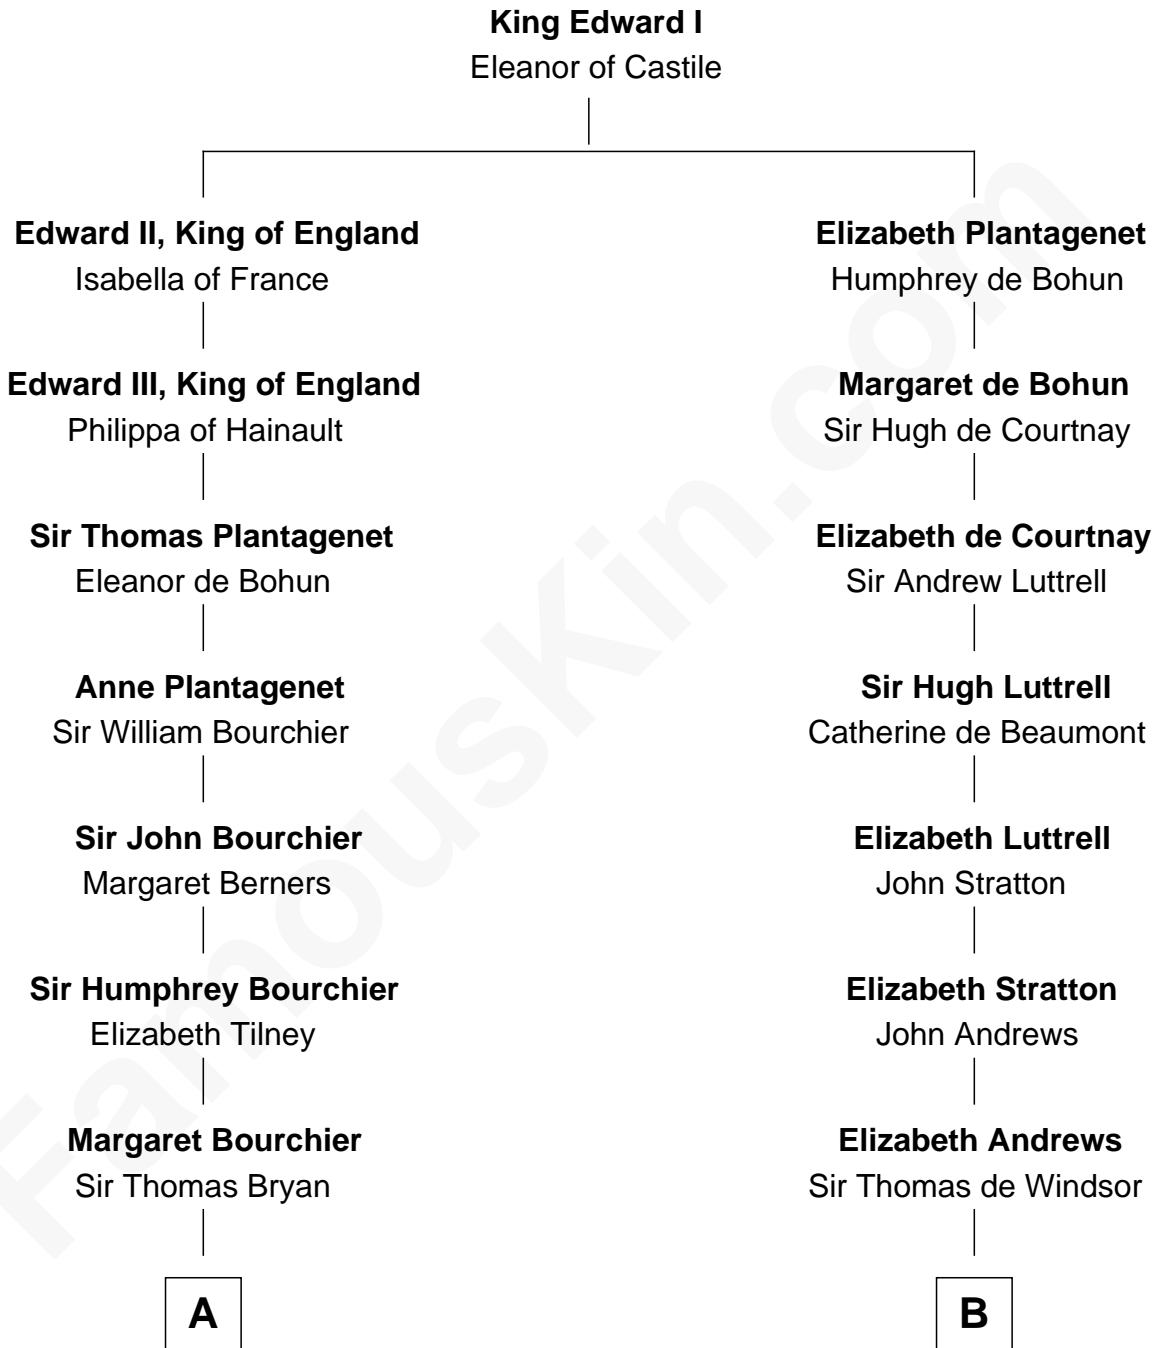

FamousKin.com

Relationship Chart of

Bill Weld

68th Governor of Massachusetts

15th cousin 6 times removed of

William Henry Harrison

9th U.S. President

C

Fanny Griswold Fowler
George Medad Bartholomew

Fanny Elizabeth Bartholomew
Dr. Francis Minot Weld

Francis Minot Weld
Margaret Low White

David Weld
Mary Blake Nichols

Bill Weld
68th Governor of Massachusetts