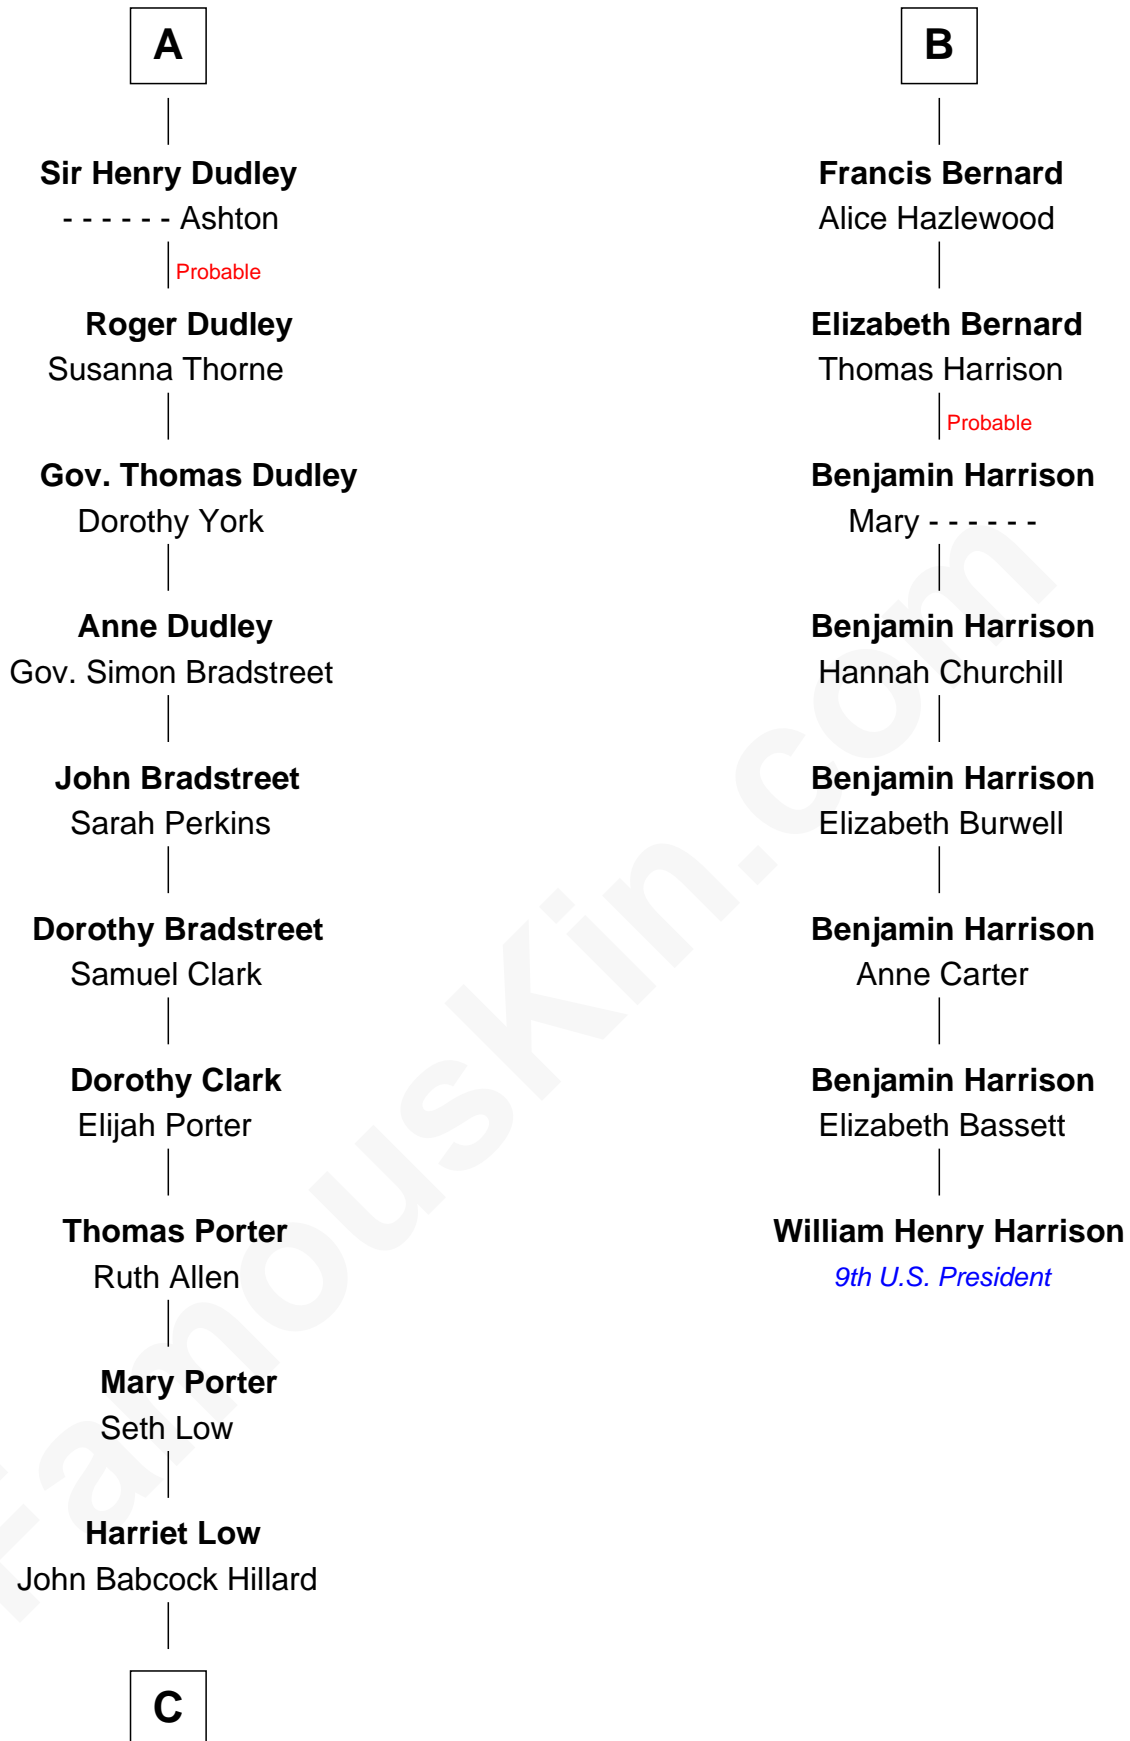

FamousKin.com

Relationship Chart of

Bill Weld

68th Governor of Massachusetts

14th cousin 6 times removed of

William Henry Harrison

9th U.S. President

C

—
Harriet Hillard
William Augustus White

—
Margaret Low White
Francis Minot Weld

—
David Weld
Mary Blake Nichols

—
Bill Weld
68th Governor of Massachusetts

FamousKin.com