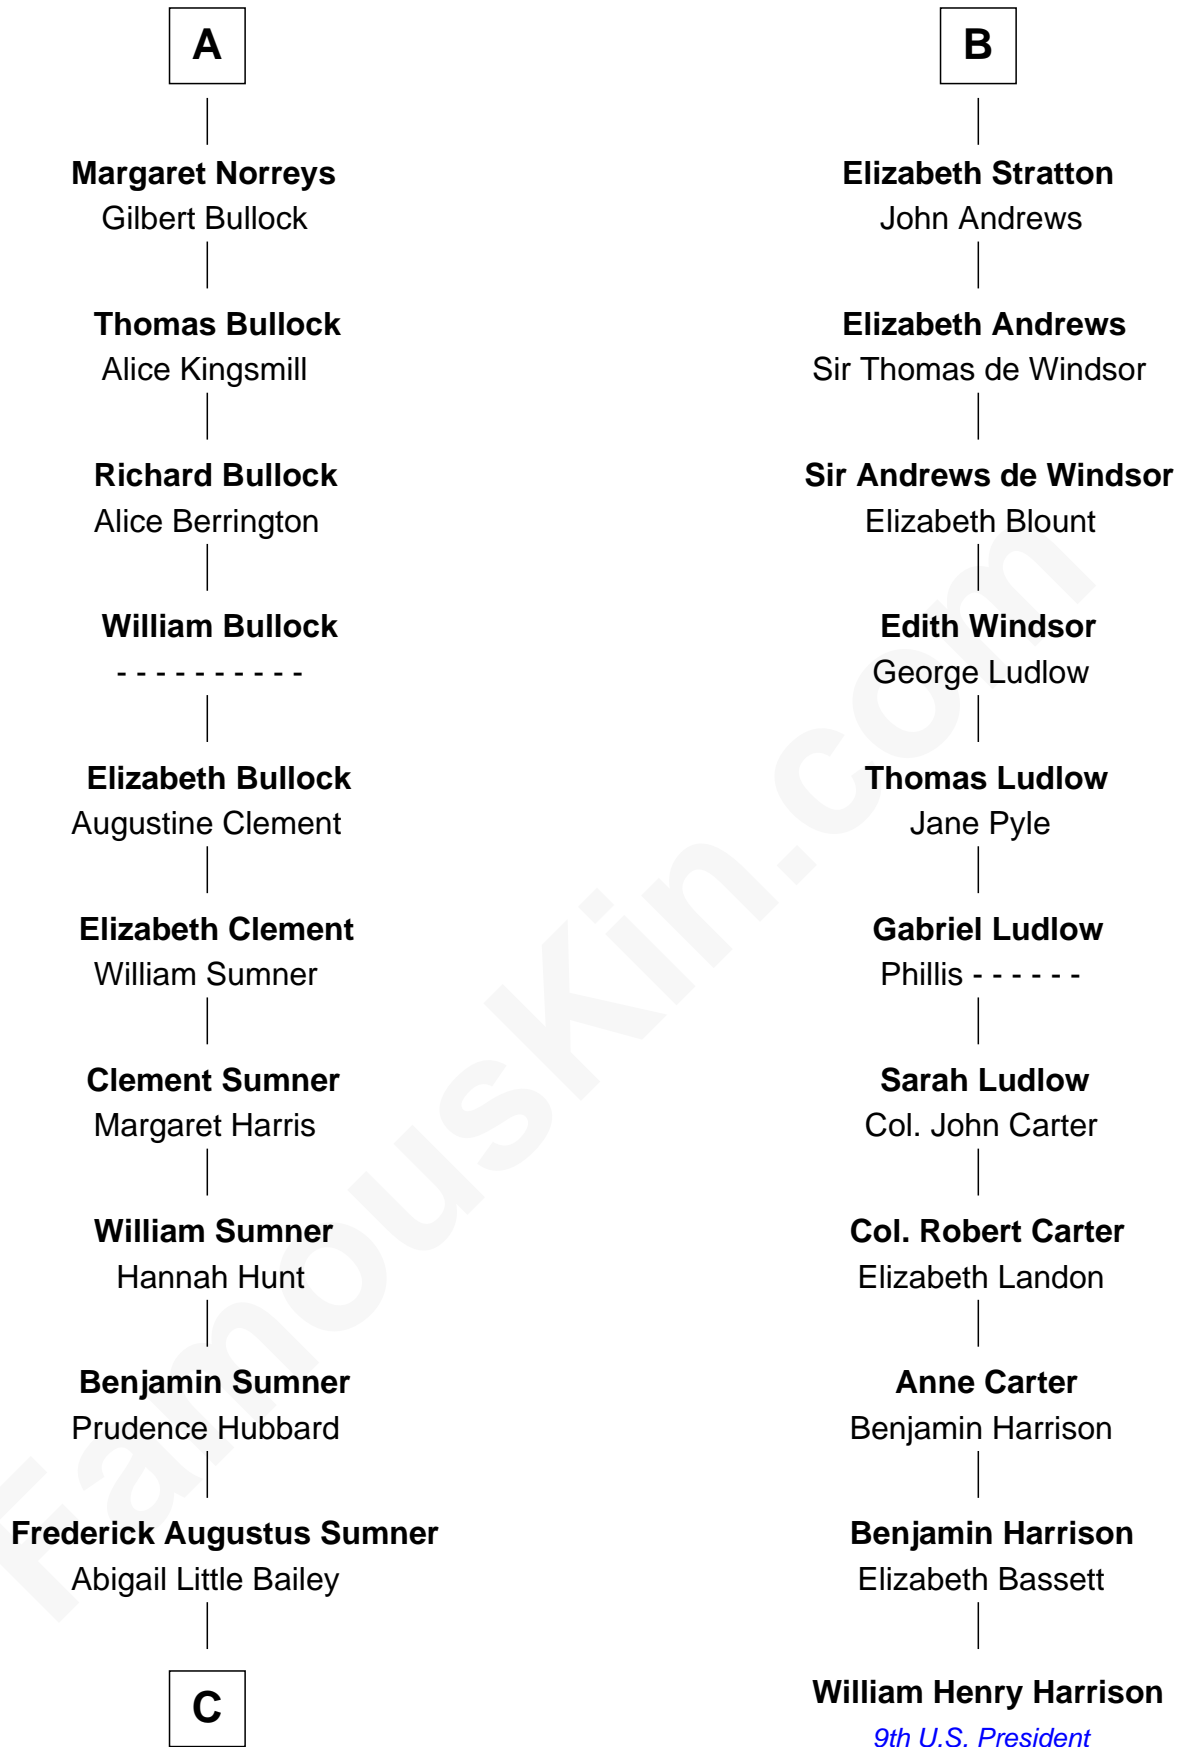

# FamousKin.com

## Relationship Chart of

### Bill Weld

68th Governor of Massachusetts  
17th cousin 4 times removed of

**William Henry Harrison**  
9th U.S. President

**C**

**Sarah Sumner**  
Thomas Swan Weld

**Dr. Francis Minot Weld**  
Fanny Elizabeth Bartholomew