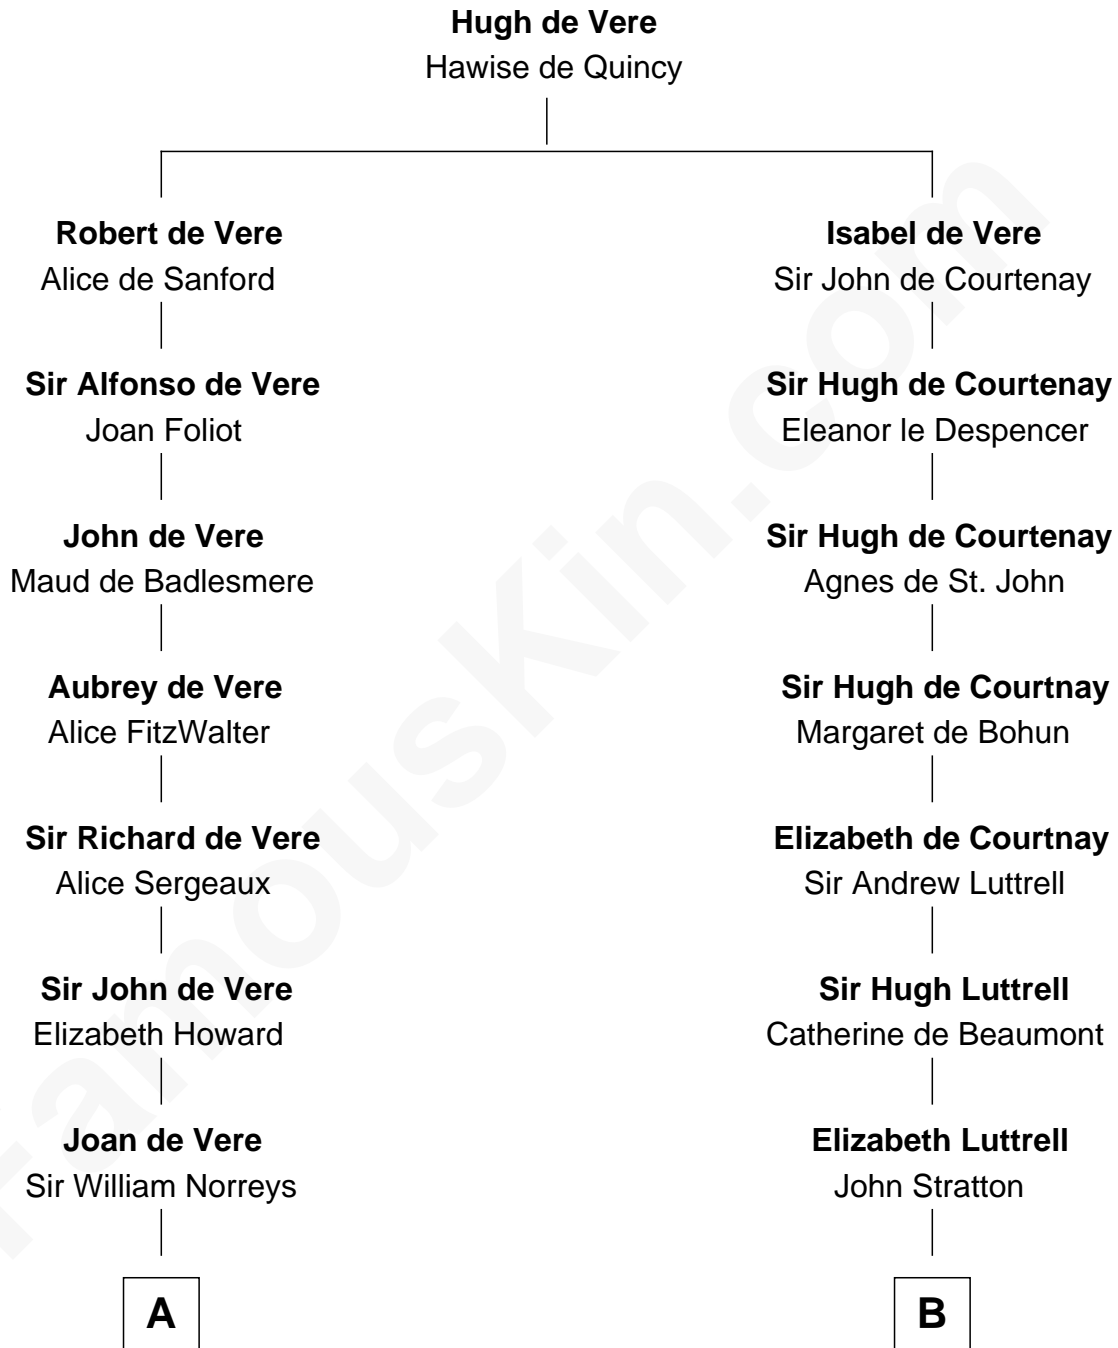

# FamousKin.com

## Relationship Chart of

### Bill Weld

68th Governor of Massachusetts  
17th cousin 4 times removed of

**William Henry Harrison**  
9th U.S. President

**C**

**Sarah Sumner**  
Thomas Swan Weld

**Dr. Francis Minot Weld**  
Fanny Elizabeth Bartholomew