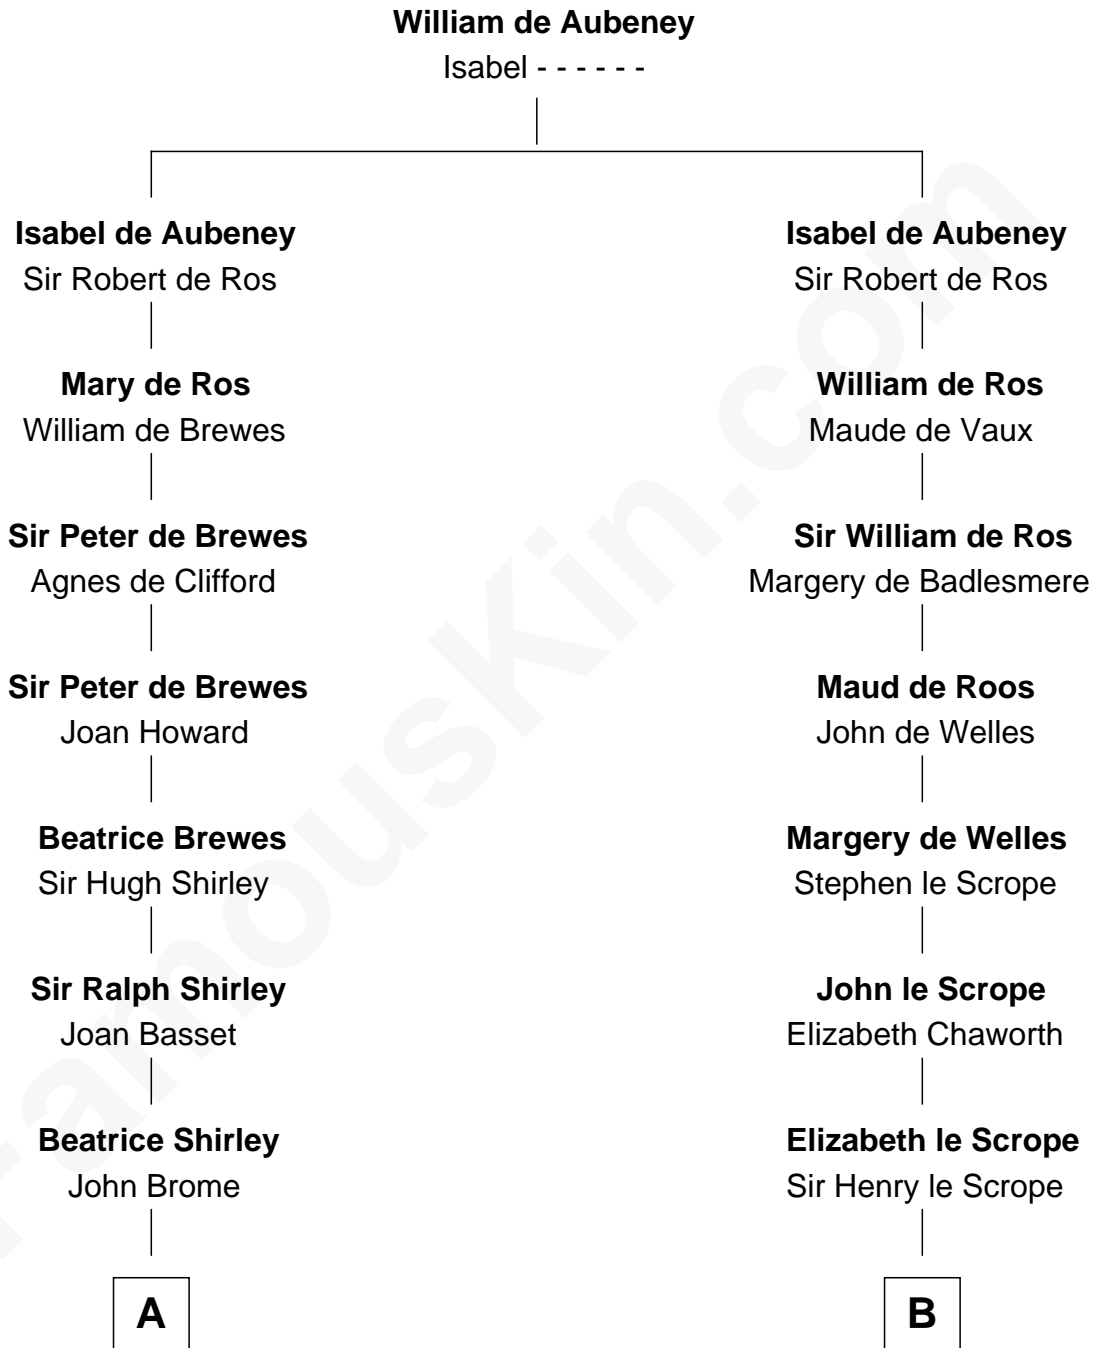

FamousKin.com

Relationship Chart of

Bill Weld

68th Governor of Massachusetts

17th cousin 4 times removed of

William Henry Harrison

9th U.S. President

C

Thomas Swan Weld

Sarah Sumner

Dr. Francis Minot Weld

Fanny Elizabeth Bartholomew

Francis Minot Weld

Margaret Low White

David Weld

Mary Blake Nichols