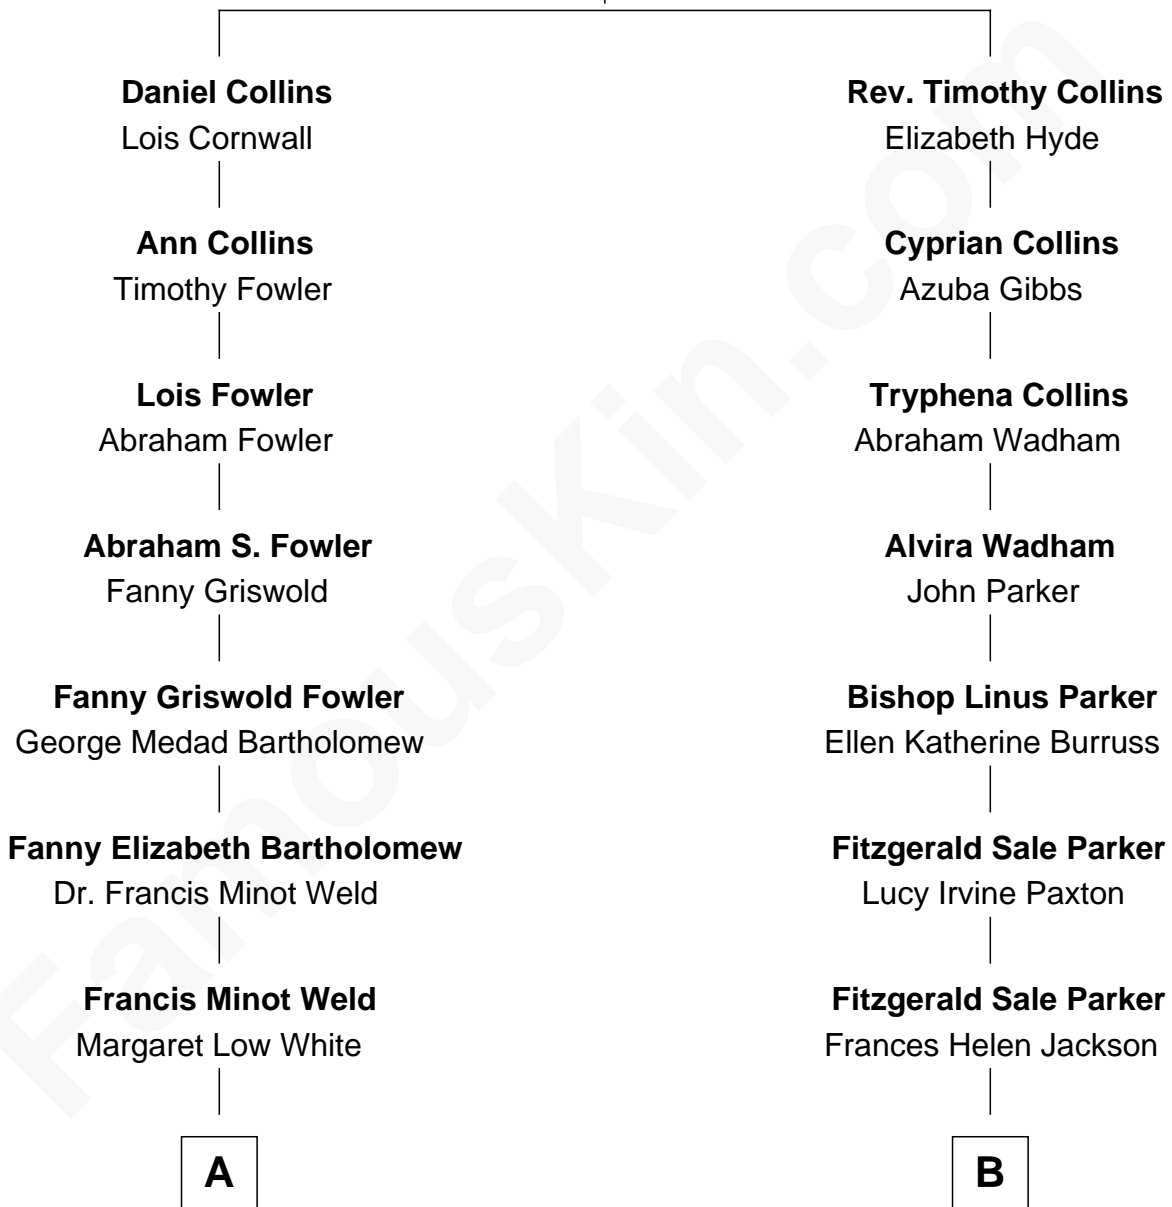

FamousKin.com Relationship Chart of

Bill Weld

68th Governor of Massachusetts

8th cousin of

Ed Helms

TV and Movie Actor

John Collins

Ann Leete