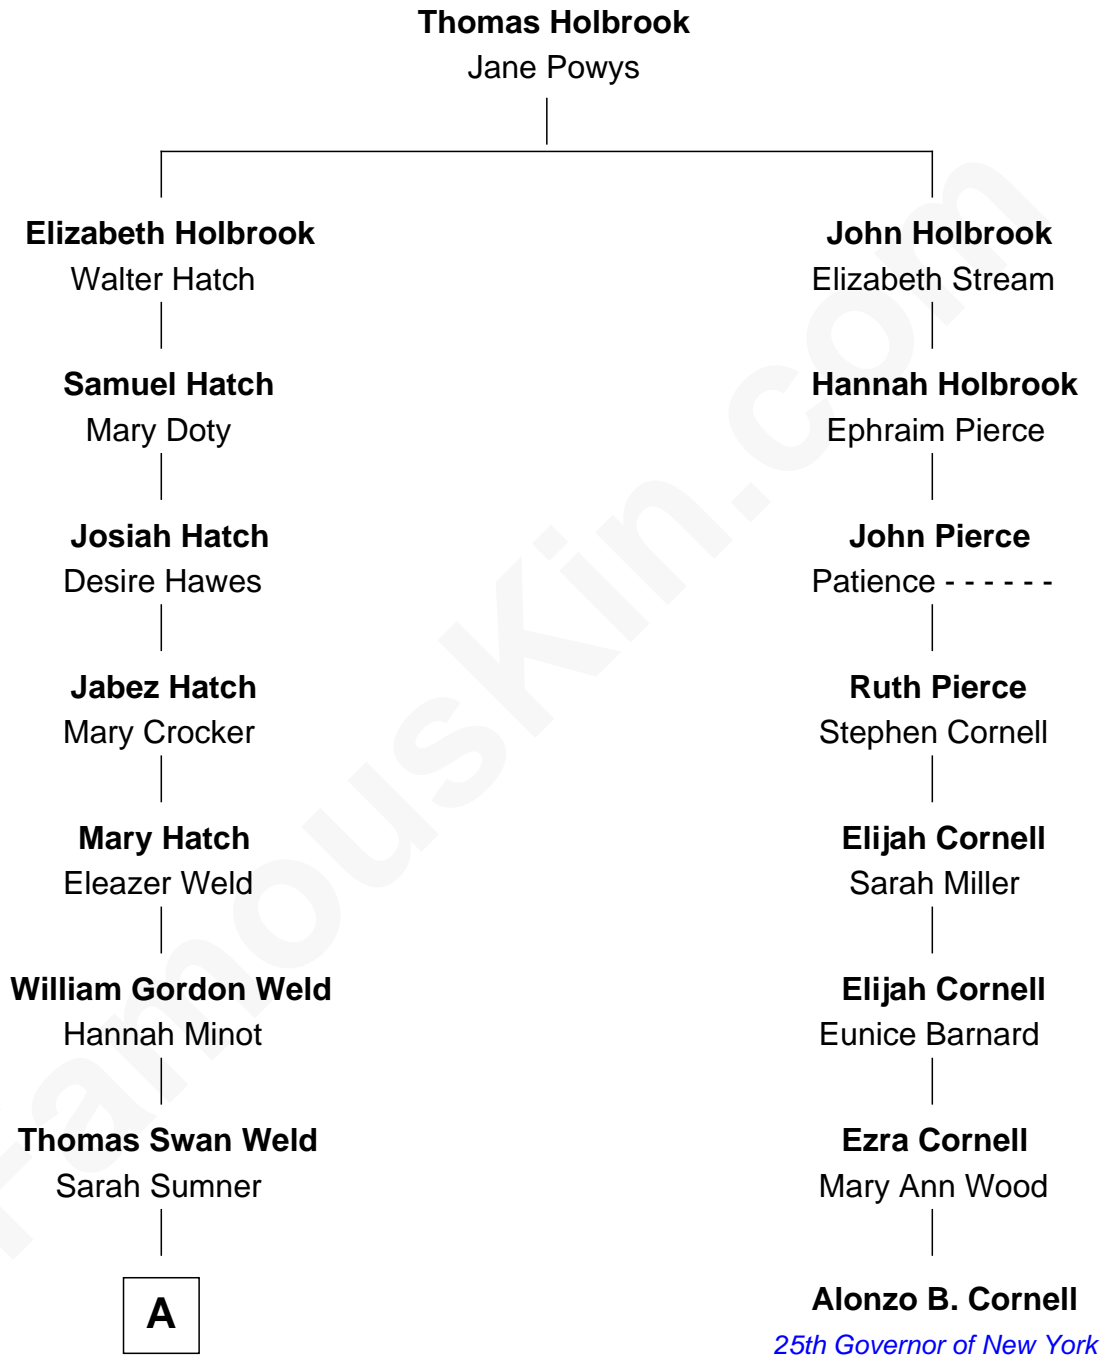

## Relationship Chart of

### Bill Weld

68th Governor of Massachusetts

7th cousin 3 times removed of

**Alonzo B. Cornell**

25th Governor of New York

**A**

—  
**Dr. Francis Minot Weld**  
Fanny Elizabeth Bartholomew

—  
**Francis Minot Weld**  
Margaret Low White

—  
**David Weld**  
Mary Blake Nichols

—  
**Bill Weld**  
*68th Governor of Massachusetts*

FamousKin.com