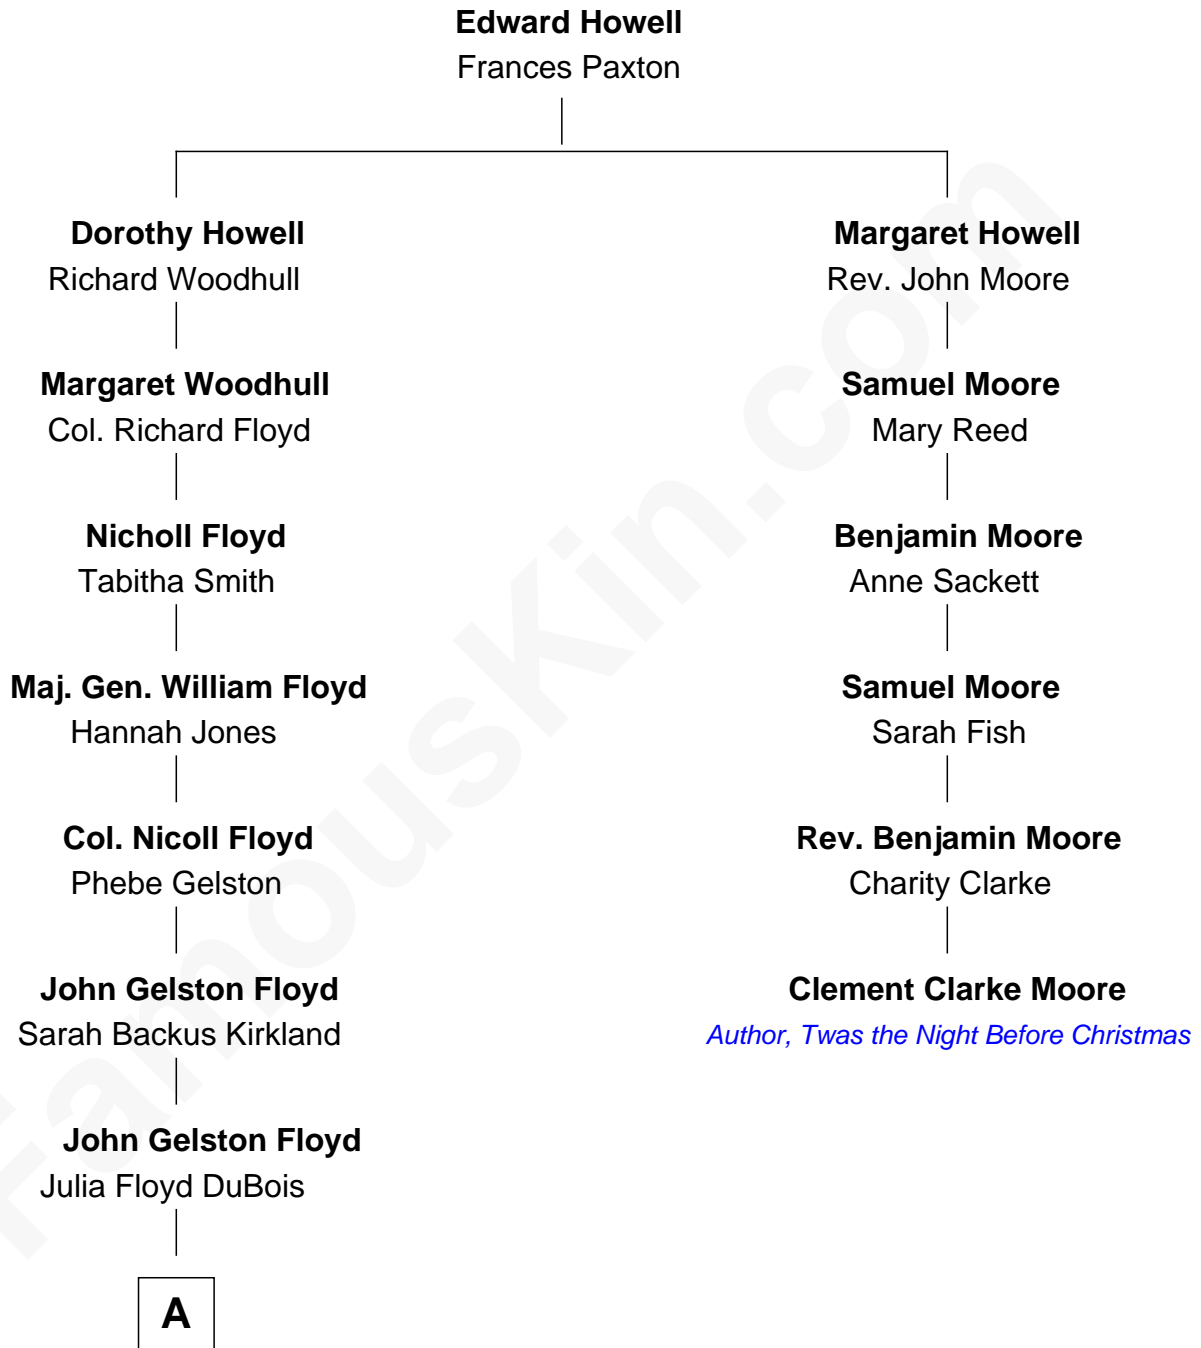

FamousKin.com

Relationship Chart of

Bill Weld

68th Governor of Massachusetts

5th cousin 4 times removed of

Clement Clarke Moore

Author of "Twas the Night Before Christmas"

A

—
Cornelia DuBois Floyd

John Treadwell Nichols

—
Mary Blake Nichols

David Weld

—
Bill Weld

68th Governor of Massachusetts

FamousKin.com