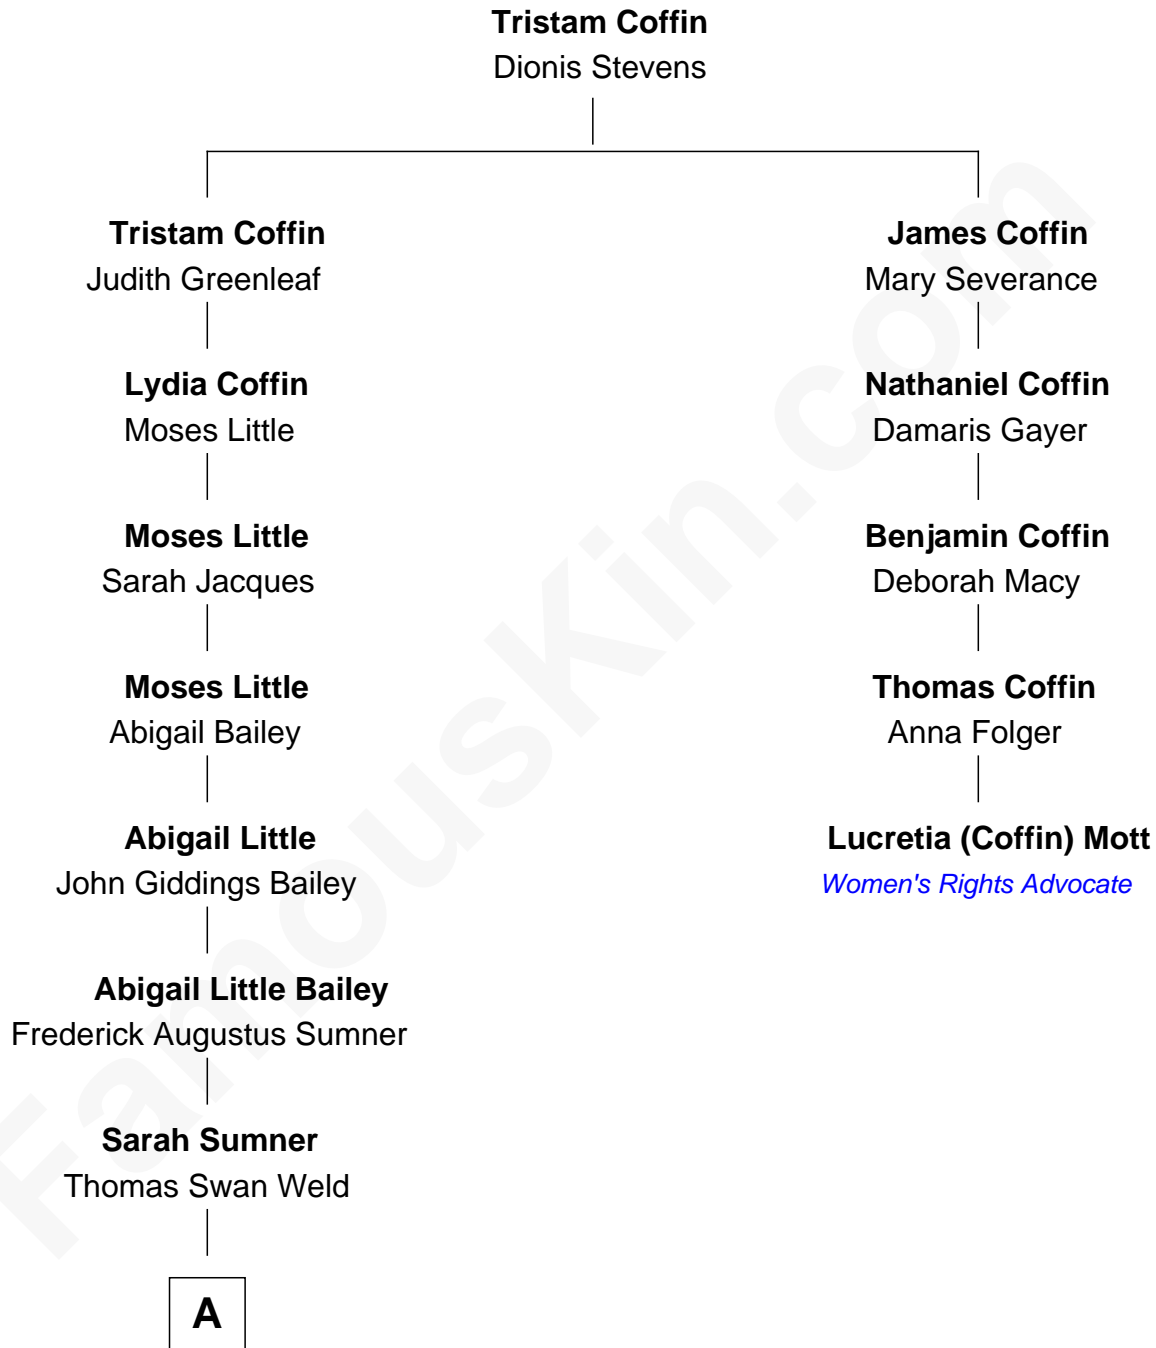

FamousKin.com

Relationship Chart of

Bill Weld

68th Governor of Massachusetts

4th cousin 6 times removed of

Lucretia (Coffin) Mott

Abolitionist and Women's Rights Advocate

A

—
Dr. Francis Minot Weld
Fanny Elizabeth Bartholomew

—
Francis Minot Weld
Margaret Low White

—
David Weld
Mary Blake Nichols

—
Bill Weld
68th Governor of Massachusetts

FamousKin.com