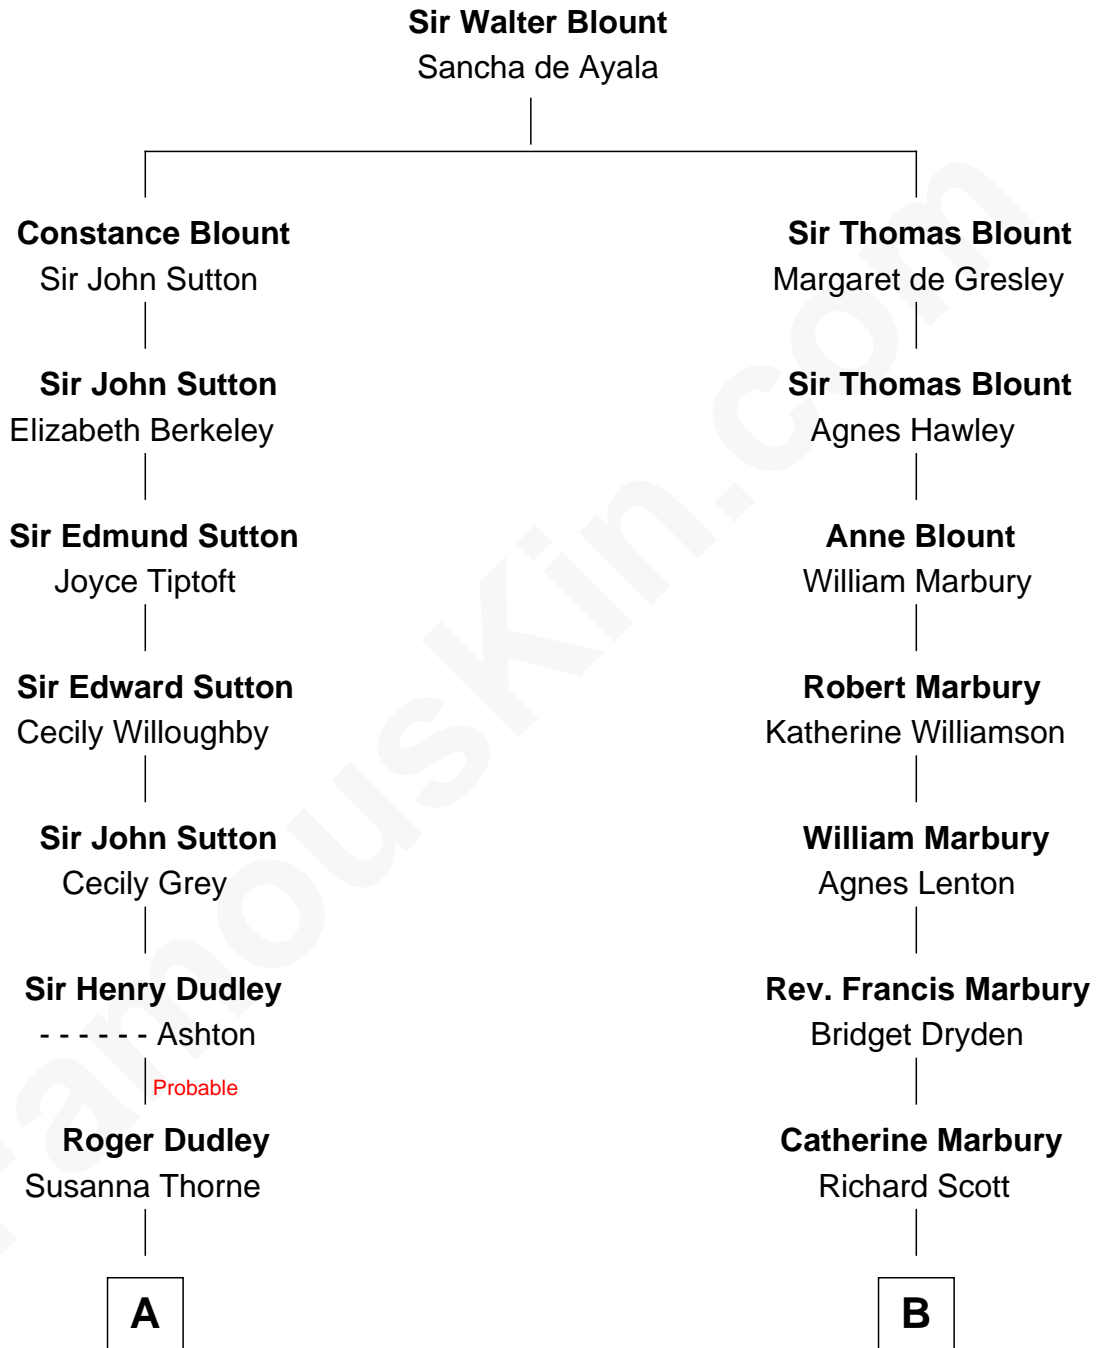

FamousKin.com

Relationship Chart of

Bill Weld

68th Governor of Massachusetts

13th cousin 5 times removed of

Joseph Wharton

Founder of the Wharton School of Business