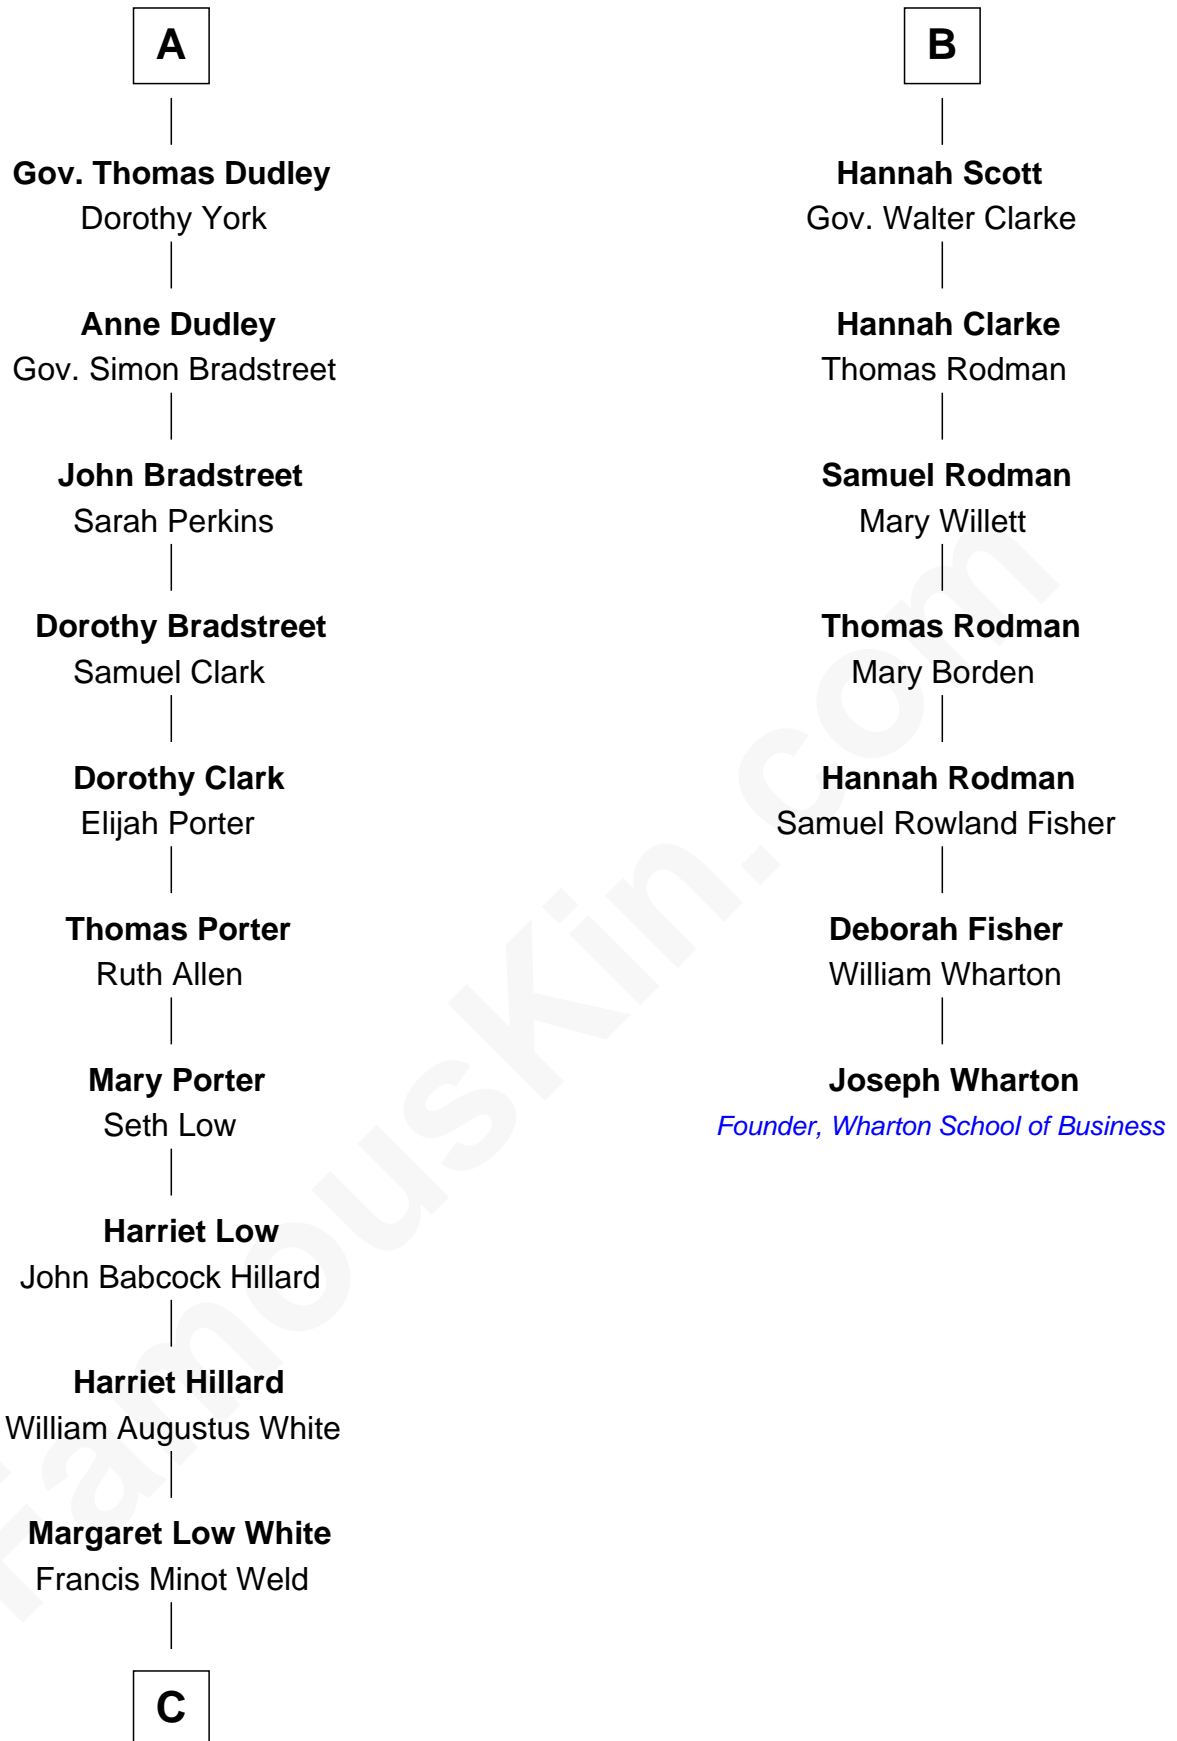

## Relationship Chart of

### Bill Weld

68th Governor of Massachusetts

13th cousin 5 times removed of

### Joseph Wharton

Founder of the Wharton School of Business

**C**

—  
**David Weld**

Mary Blake Nichols

—  
**Bill Weld**

*68th Governor of Massachusetts*

FamousKin.com