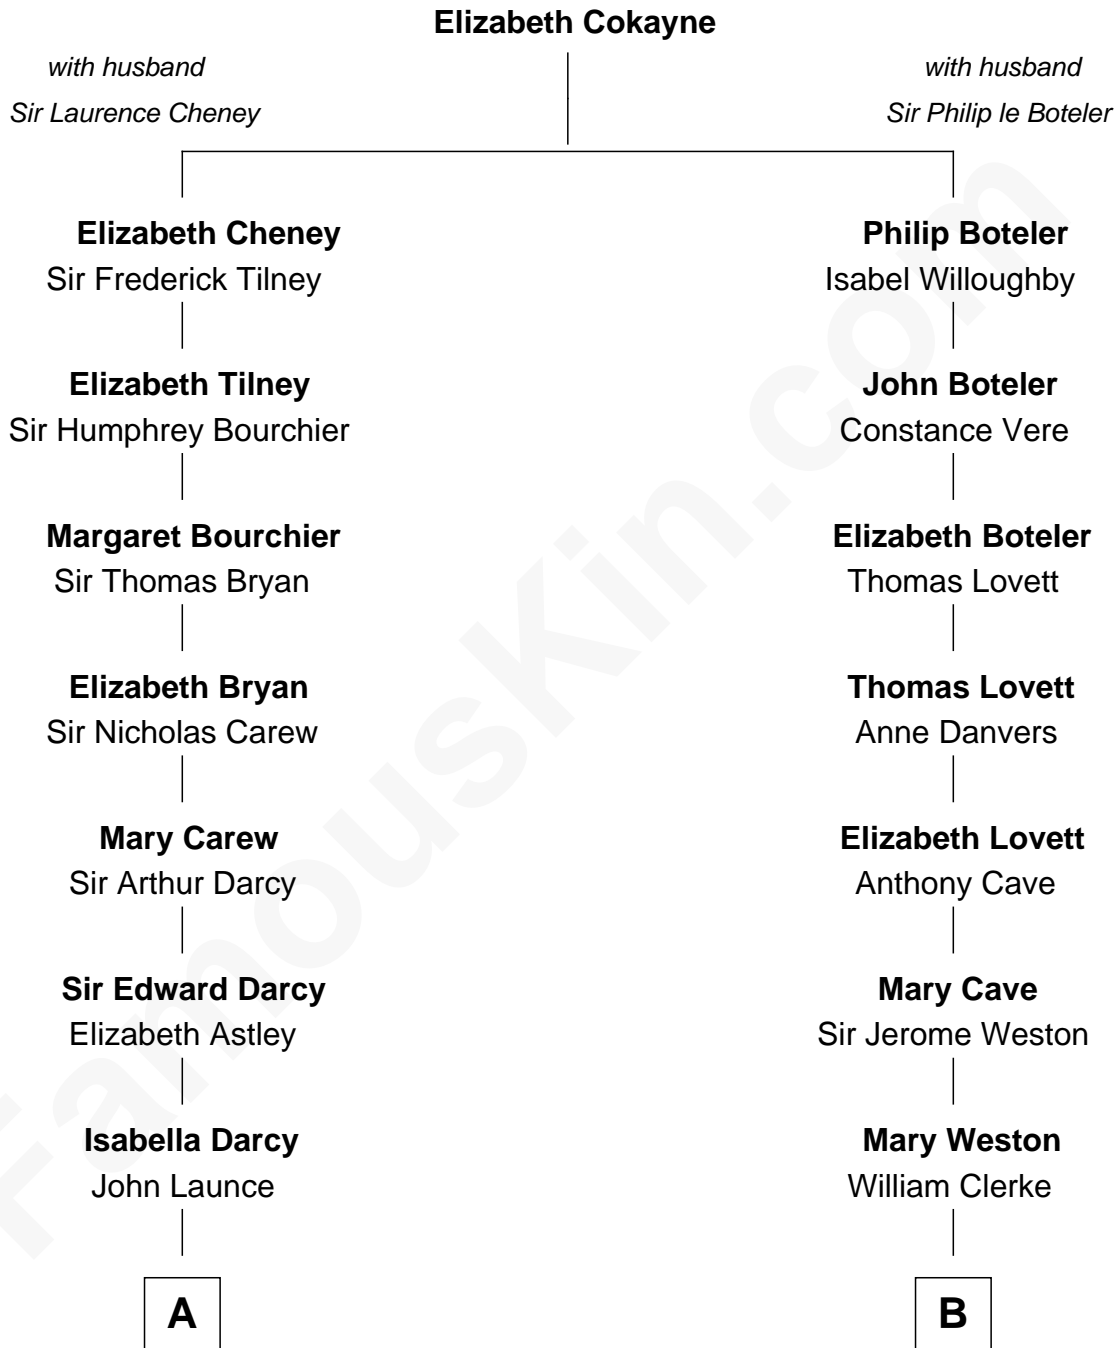

FamousKin.com

Relationship Chart of

Bill Weld

68th Governor of Massachusetts

14th cousin 3 times removed of

Joseph Wharton

Founder of the Wharton School of Business

Bill Weld photo by [Marc Nozell](#) ([CC BY-SA 2.0](#))