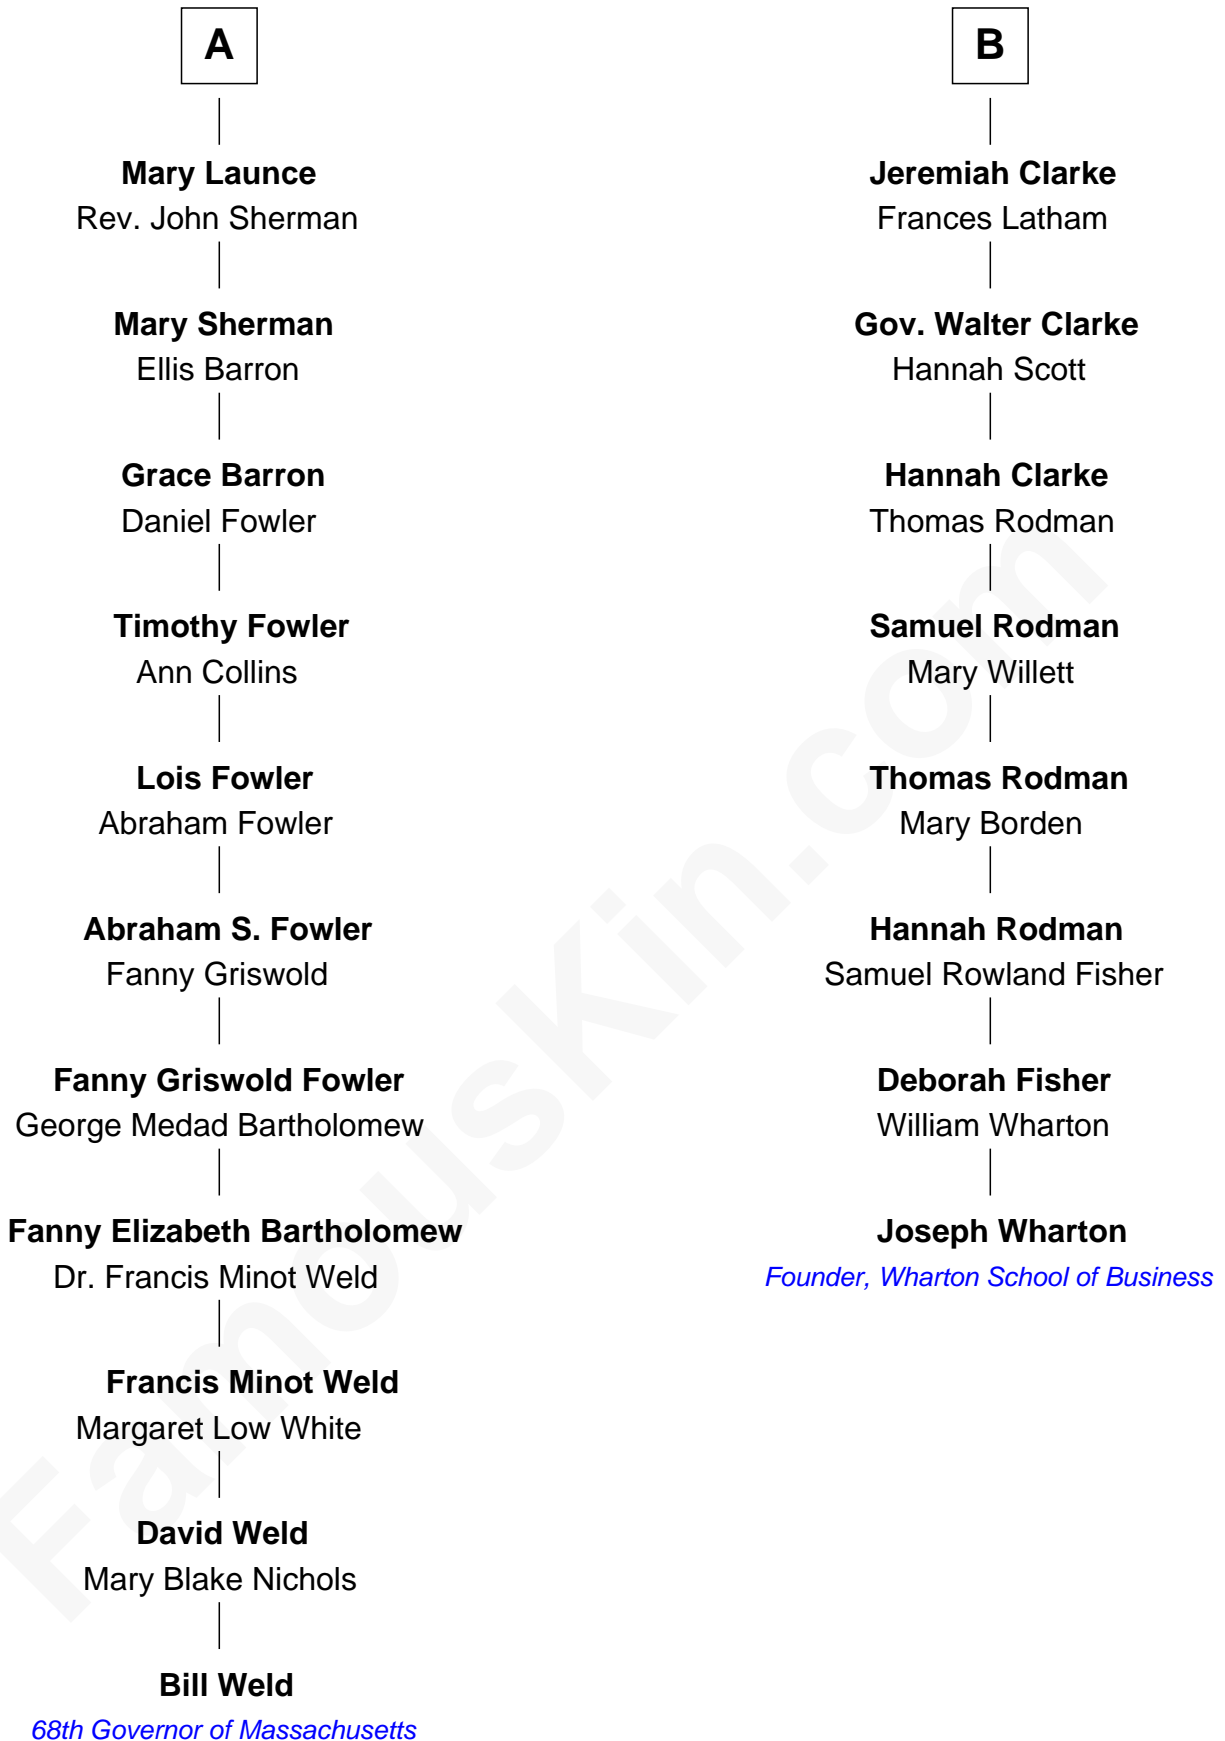

FamousKin.com

Relationship Chart of

Bill Weld

68th Governor of Massachusetts

14th cousin 3 times removed of

Joseph Wharton

Founder of the Wharton School of Business

Bill Weld photo by [Marc Nozell](#) ([CC BY-SA 2.0](#))