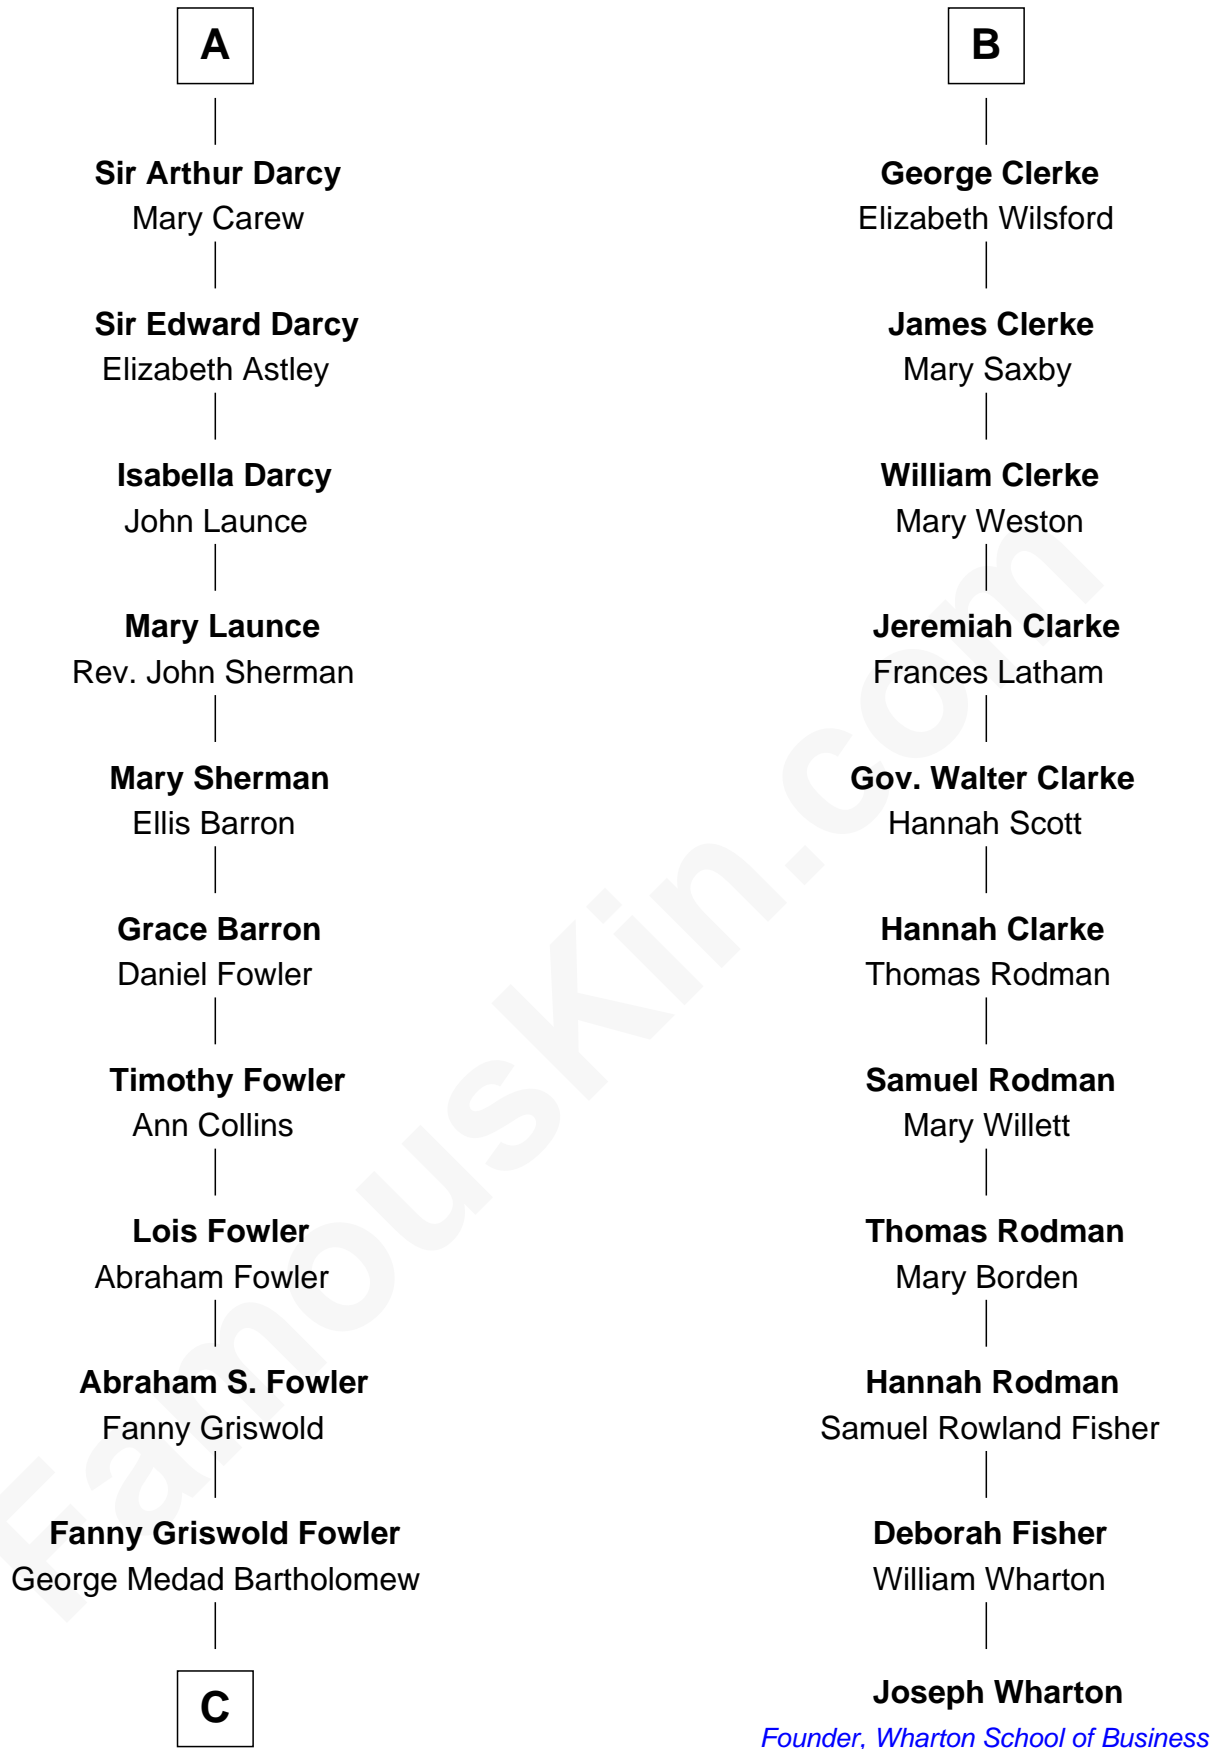

## Relationship Chart of

### Bill Weld

68th Governor of Massachusetts  
17th cousin 3 times removed of

**Joseph Wharton**  
Founder of the Wharton School of Business

**John de Botetourte**  
Maud FitzThomas

**C**

—  
**Fanny Elizabeth Bartholomew**

Dr. Francis Minot Weld

—  
**Francis Minot Weld**

Margaret Low White

—  
**David Weld**

Mary Blake Nichols

—  
**Bill Weld**

*68th Governor of Massachusetts*

FamousKin.com