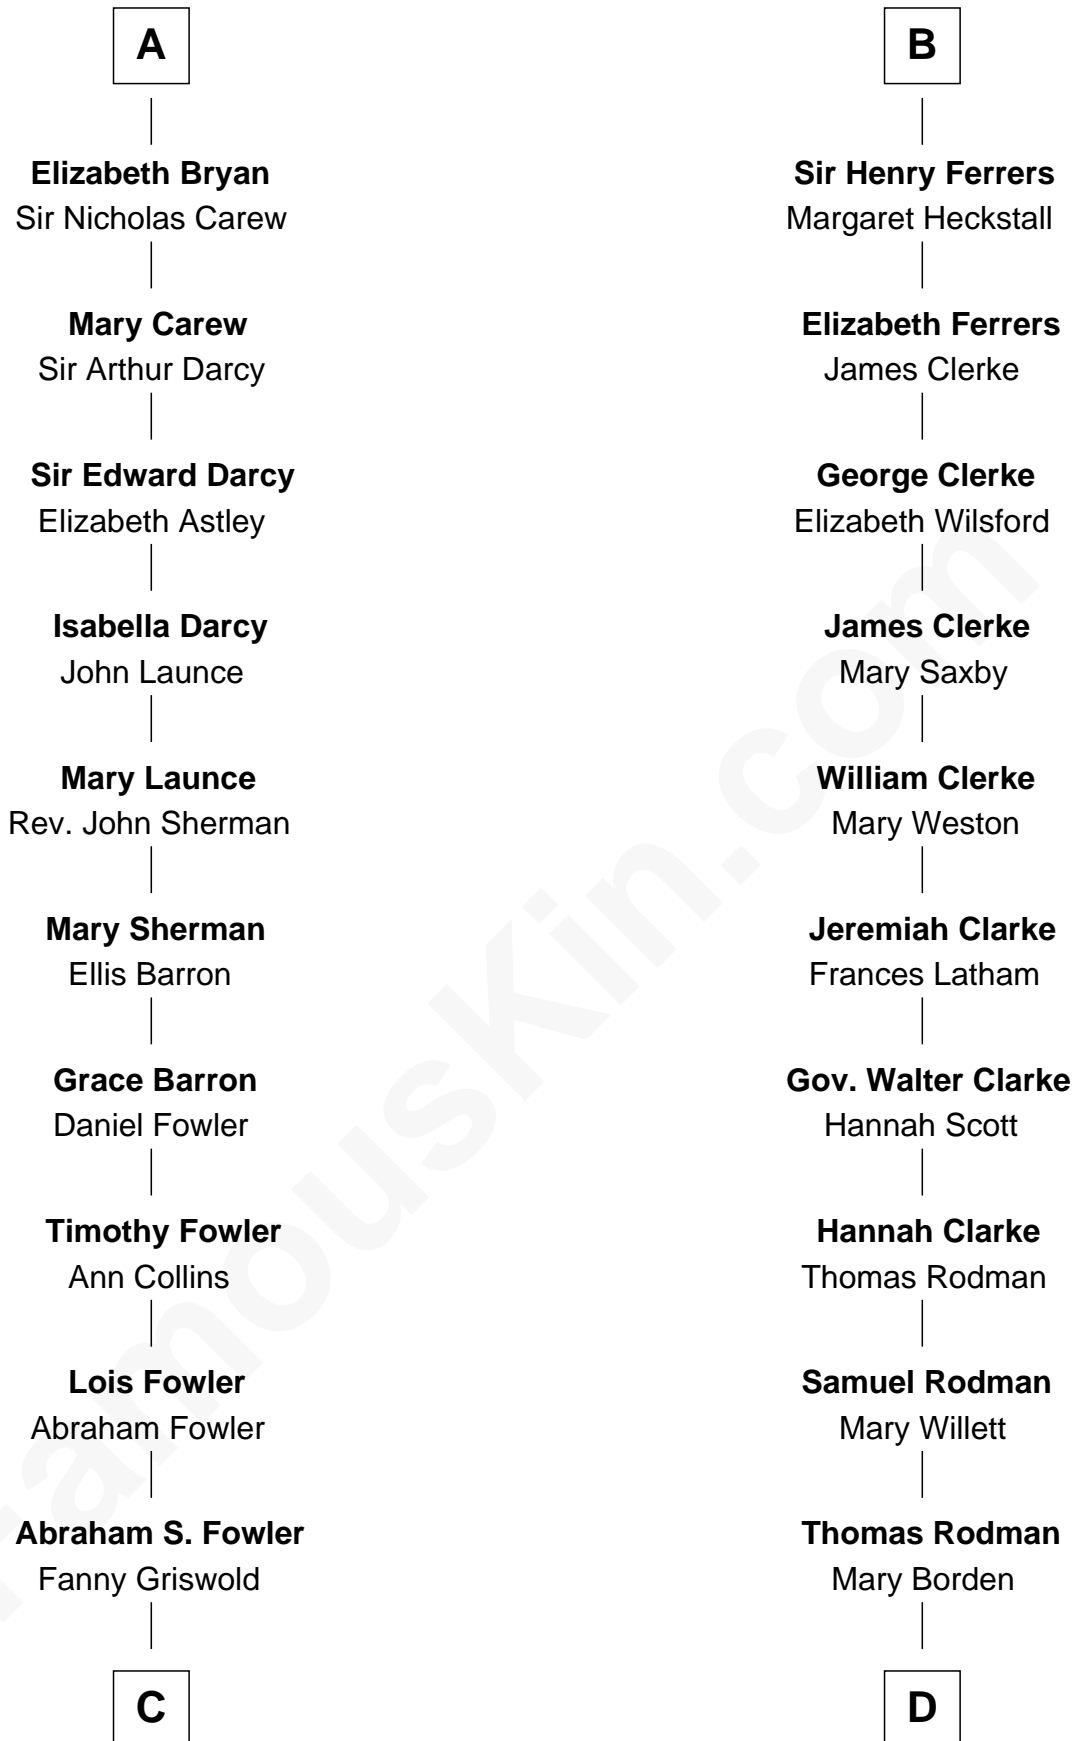

FamousKin.com

Relationship Chart of

Bill Weld

68th Governor of Massachusetts

19th cousin 2 times removed of

Joseph Wharton

Founder of the Wharton School of Business

C

Fanny Griswold Fowler
George Medad Bartholomew

Fanny Elizabeth Bartholomew
Dr. Francis Minot Weld

Francis Minot Weld
Margaret Low White

David Weld
Mary Blake Nichols

Bill Weld
68th Governor of Massachusetts

D

Hannah Rodman
Samuel Rowland Fisher

Deborah Fisher
William Wharton

Joseph Wharton
Founder, Wharton School of Business