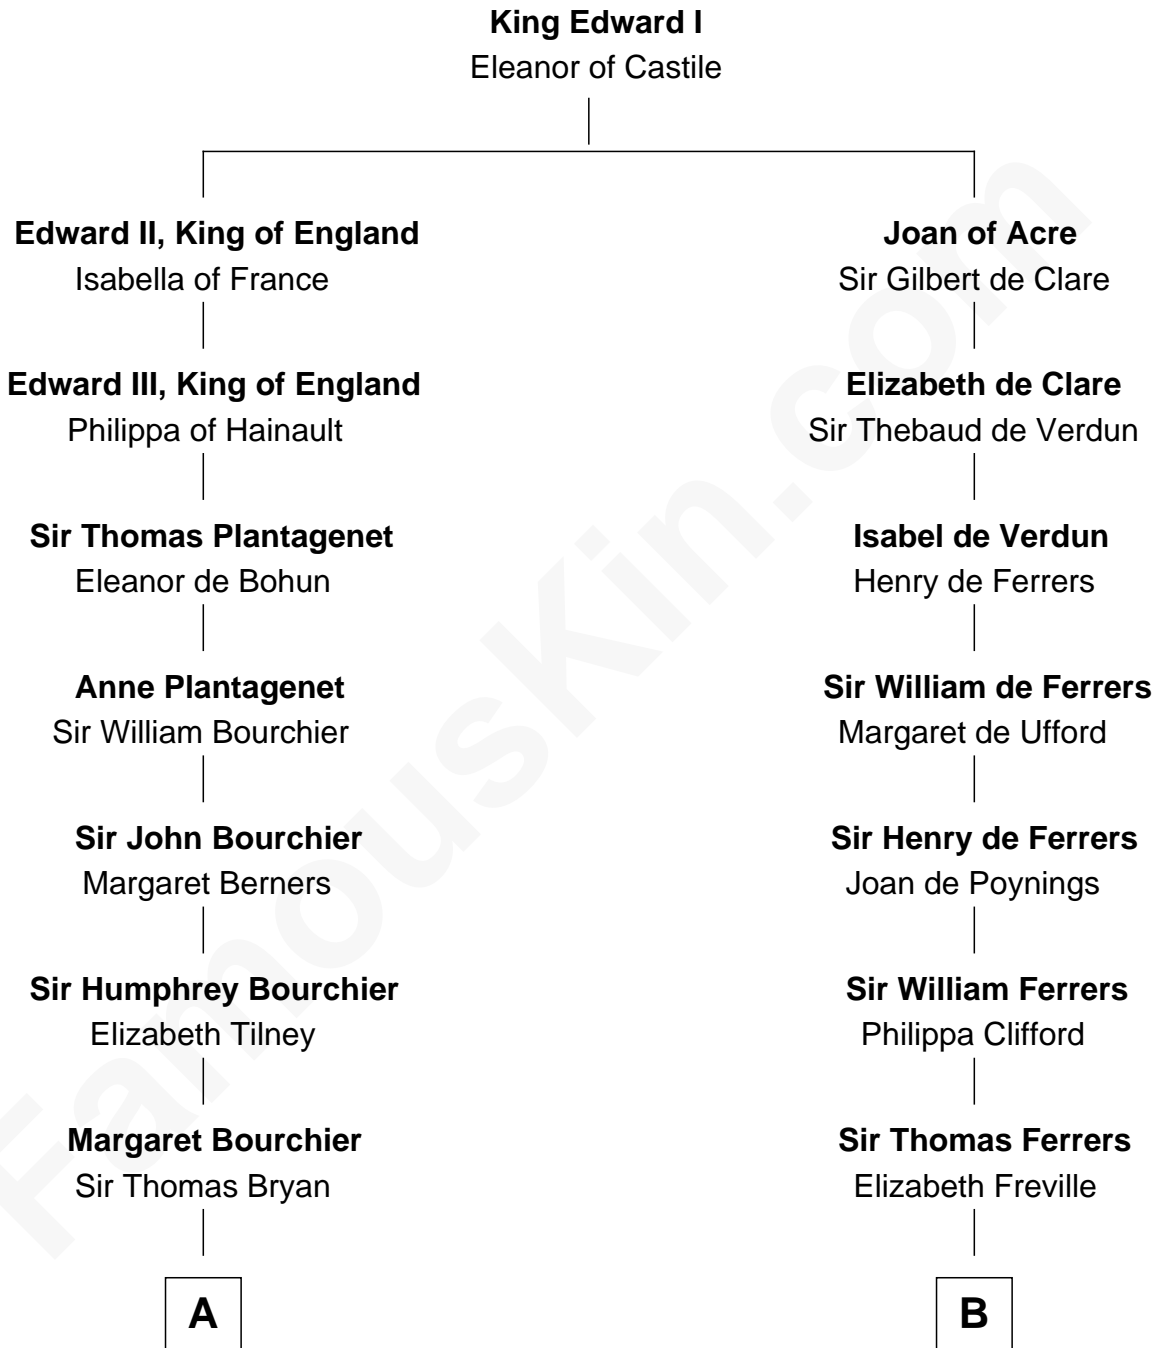

FamousKin.com

Relationship Chart of

Bill Weld

68th Governor of Massachusetts

19th cousin 2 times removed of

Joseph Wharton

Founder of the Wharton School of Business

C

Fanny Griswold Fowler
George Medad Bartholomew

Fanny Elizabeth Bartholomew
Dr. Francis Minot Weld

Francis Minot Weld
Margaret Low White

David Weld
Mary Blake Nichols

Bill Weld
68th Governor of Massachusetts