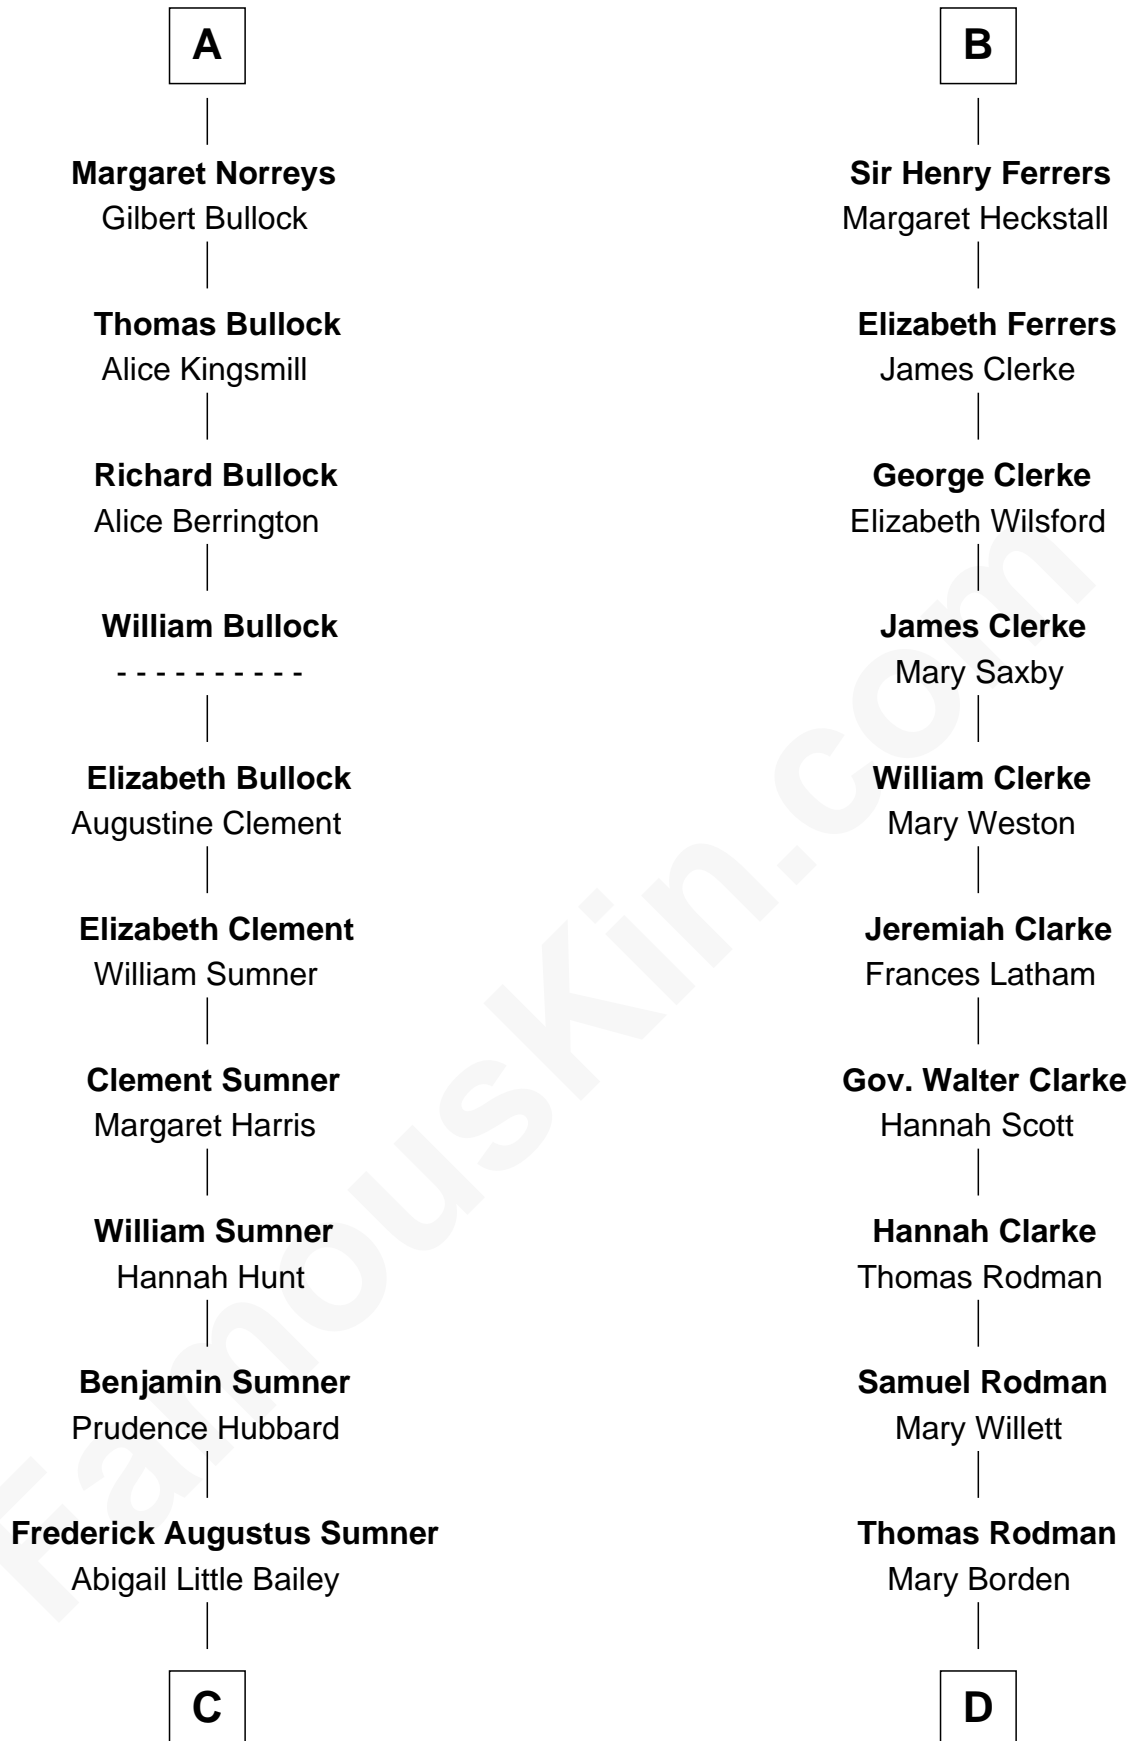

FamousKin.com

Relationship Chart of

Bill Weld

68th Governor of Massachusetts

19th cousin 2 times removed of

Joseph Wharton

Founder of the Wharton School of Business

C

Sarah Sumner
Thomas Swan Weld

Dr. Francis Minot Weld
Fanny Elizabeth Bartholomew

Francis Minot Weld
Margaret Low White

David Weld
Mary Blake Nichols

Bill Weld
68th Governor of Massachusetts

D

Hannah Rodman
Samuel Rowland Fisher

Deborah Fisher
William Wharton

Joseph Wharton
Founder, Wharton School of Business