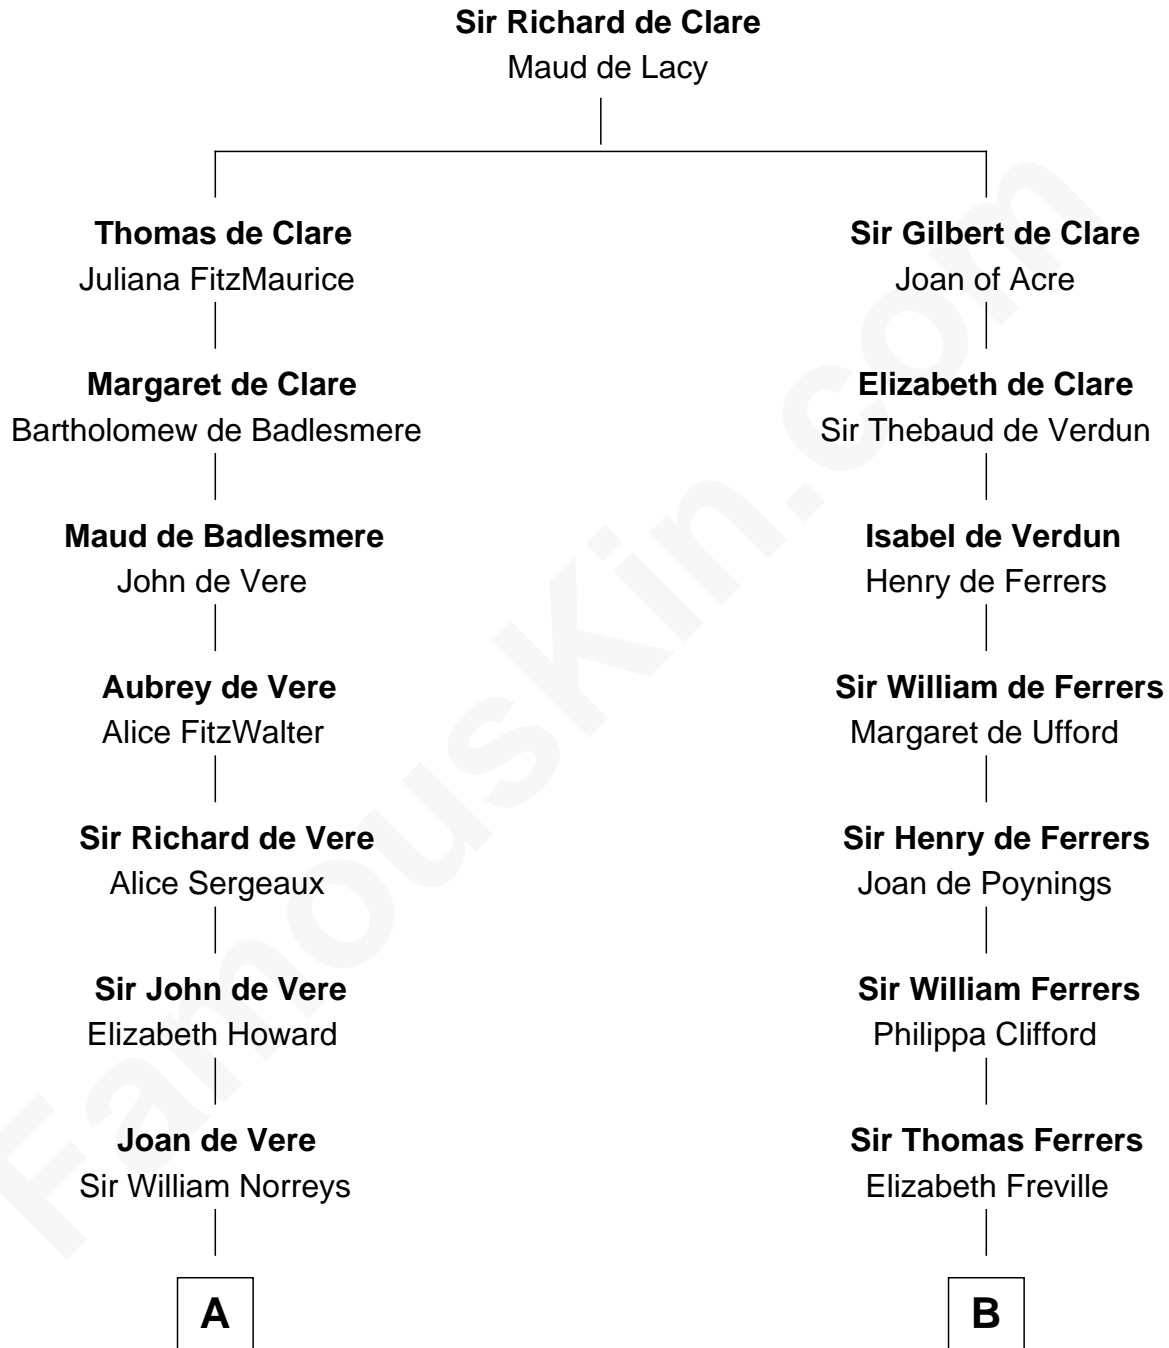

FamousKin.com

Relationship Chart of

Bill Weld

68th Governor of Massachusetts

19th cousin 2 times removed of

Joseph Wharton

Founder of the Wharton School of Business

C

Sarah Sumner
Thomas Swan Weld

Dr. Francis Minot Weld
Fanny Elizabeth Bartholomew

Francis Minot Weld
Margaret Low White

David Weld
Mary Blake Nichols

Bill Weld
68th Governor of Massachusetts

D

Hannah Rodman
Samuel Rowland Fisher

Deborah Fisher
William Wharton

Joseph Wharton
Founder, Wharton School of Business