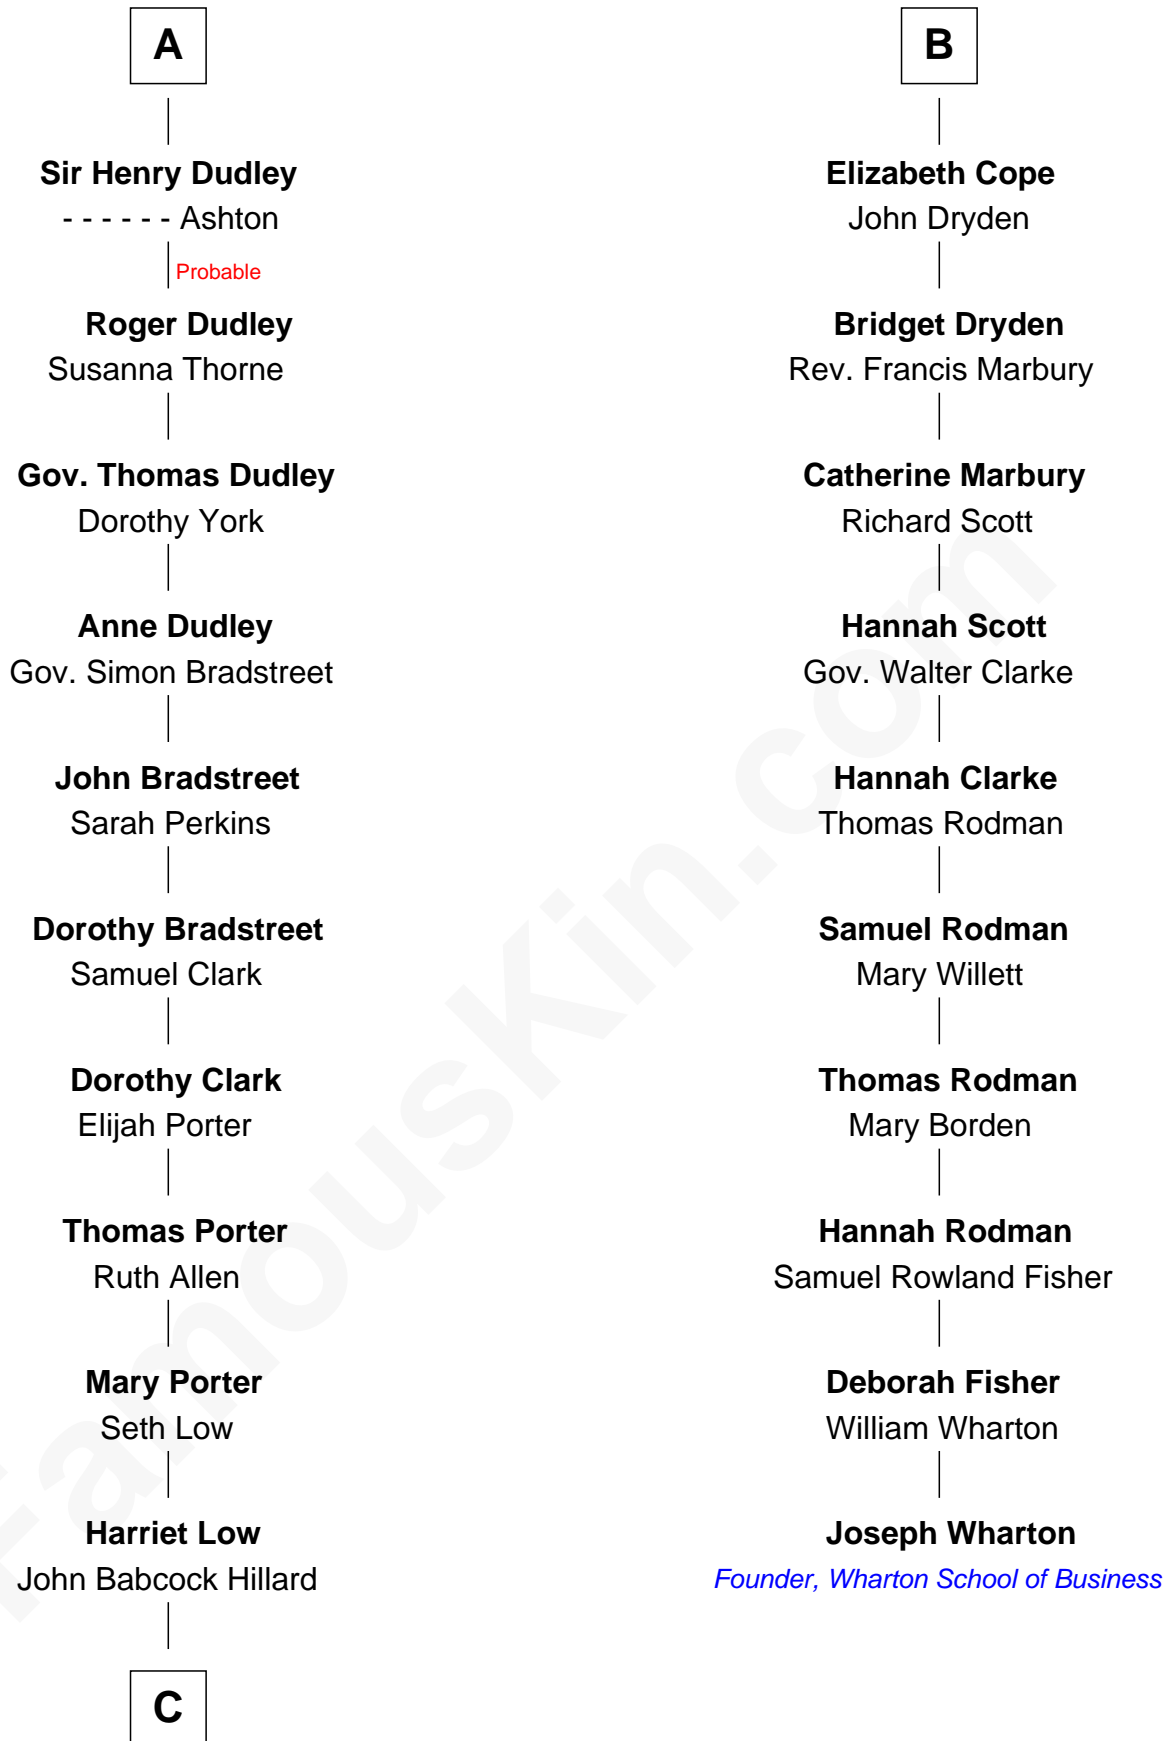

FamousKin.com

Relationship Chart of

Bill Weld

68th Governor of Massachusetts

16th cousin 4 times removed of

Joseph Wharton

Founder of the Wharton School of Business

C

—
Harriet Hillard
William Augustus White

—
Margaret Low White
Francis Minot Weld

—
David Weld
Mary Blake Nichols

—
Bill Weld
68th Governor of Massachusetts

FamousKin.com