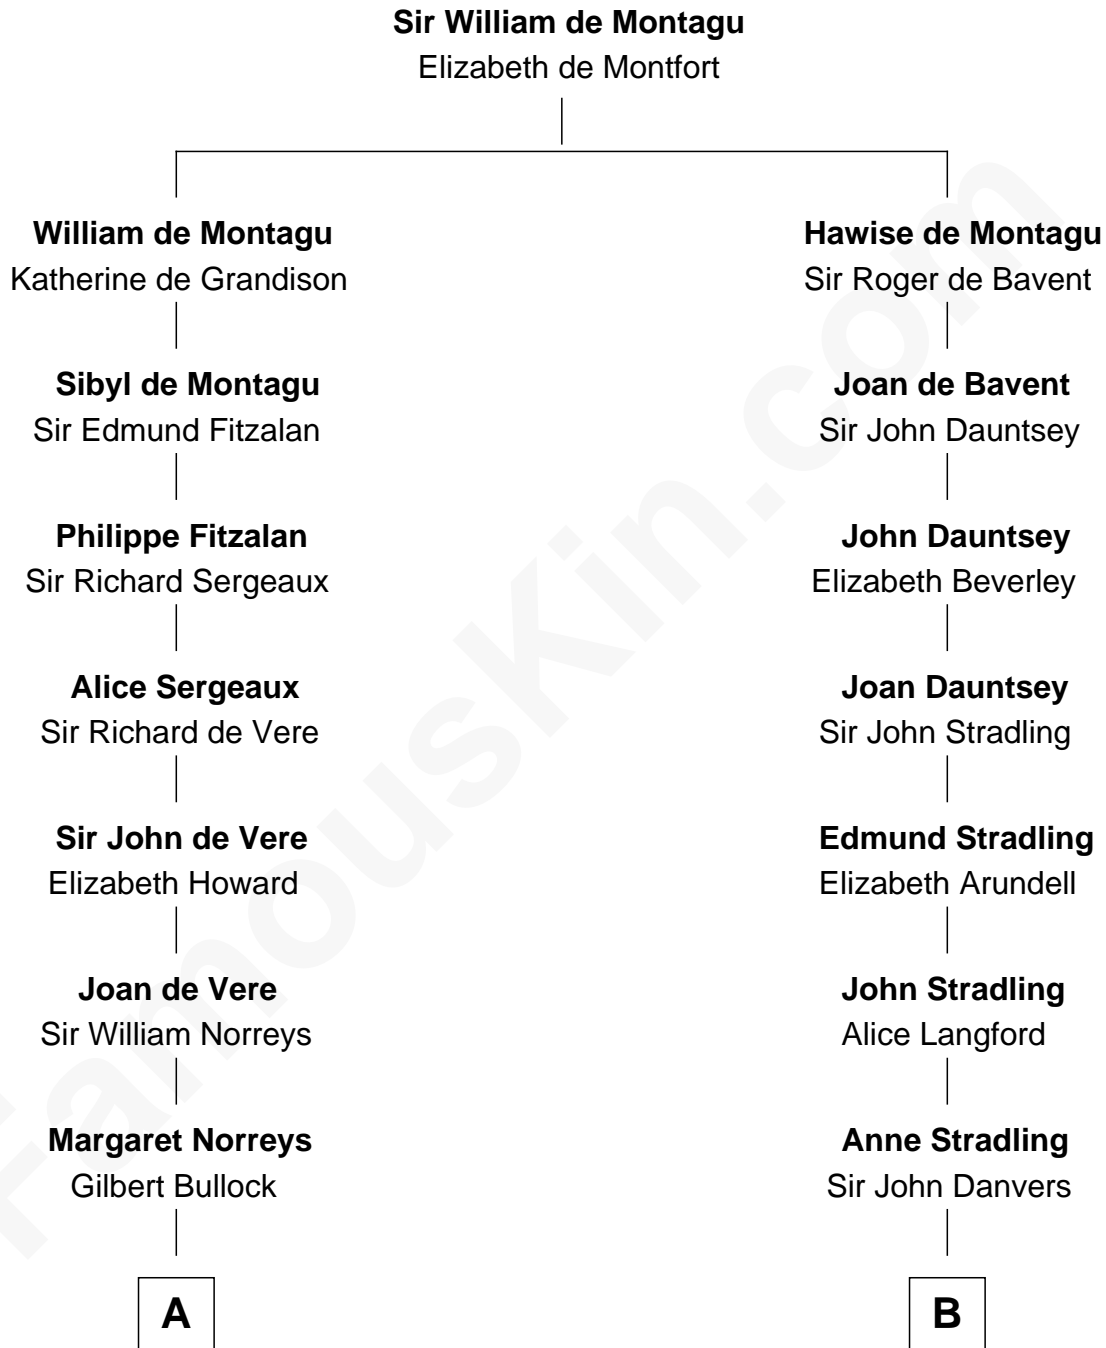

FamousKin.com

Relationship Chart of

Bill Weld

68th Governor of Massachusetts

18th cousin 2 times removed of

Joseph Wharton

Founder of the Wharton School of Business

C

Dr. Francis Minot Weld
Fanny Elizabeth Bartholomew

Francis Minot Weld
Margaret Low White

David Weld
Mary Blake Nichols

Bill Weld
68th Governor of Massachusetts

D

Deborah Fisher
William Wharton

Joseph Wharton
Founder, Wharton School of Business