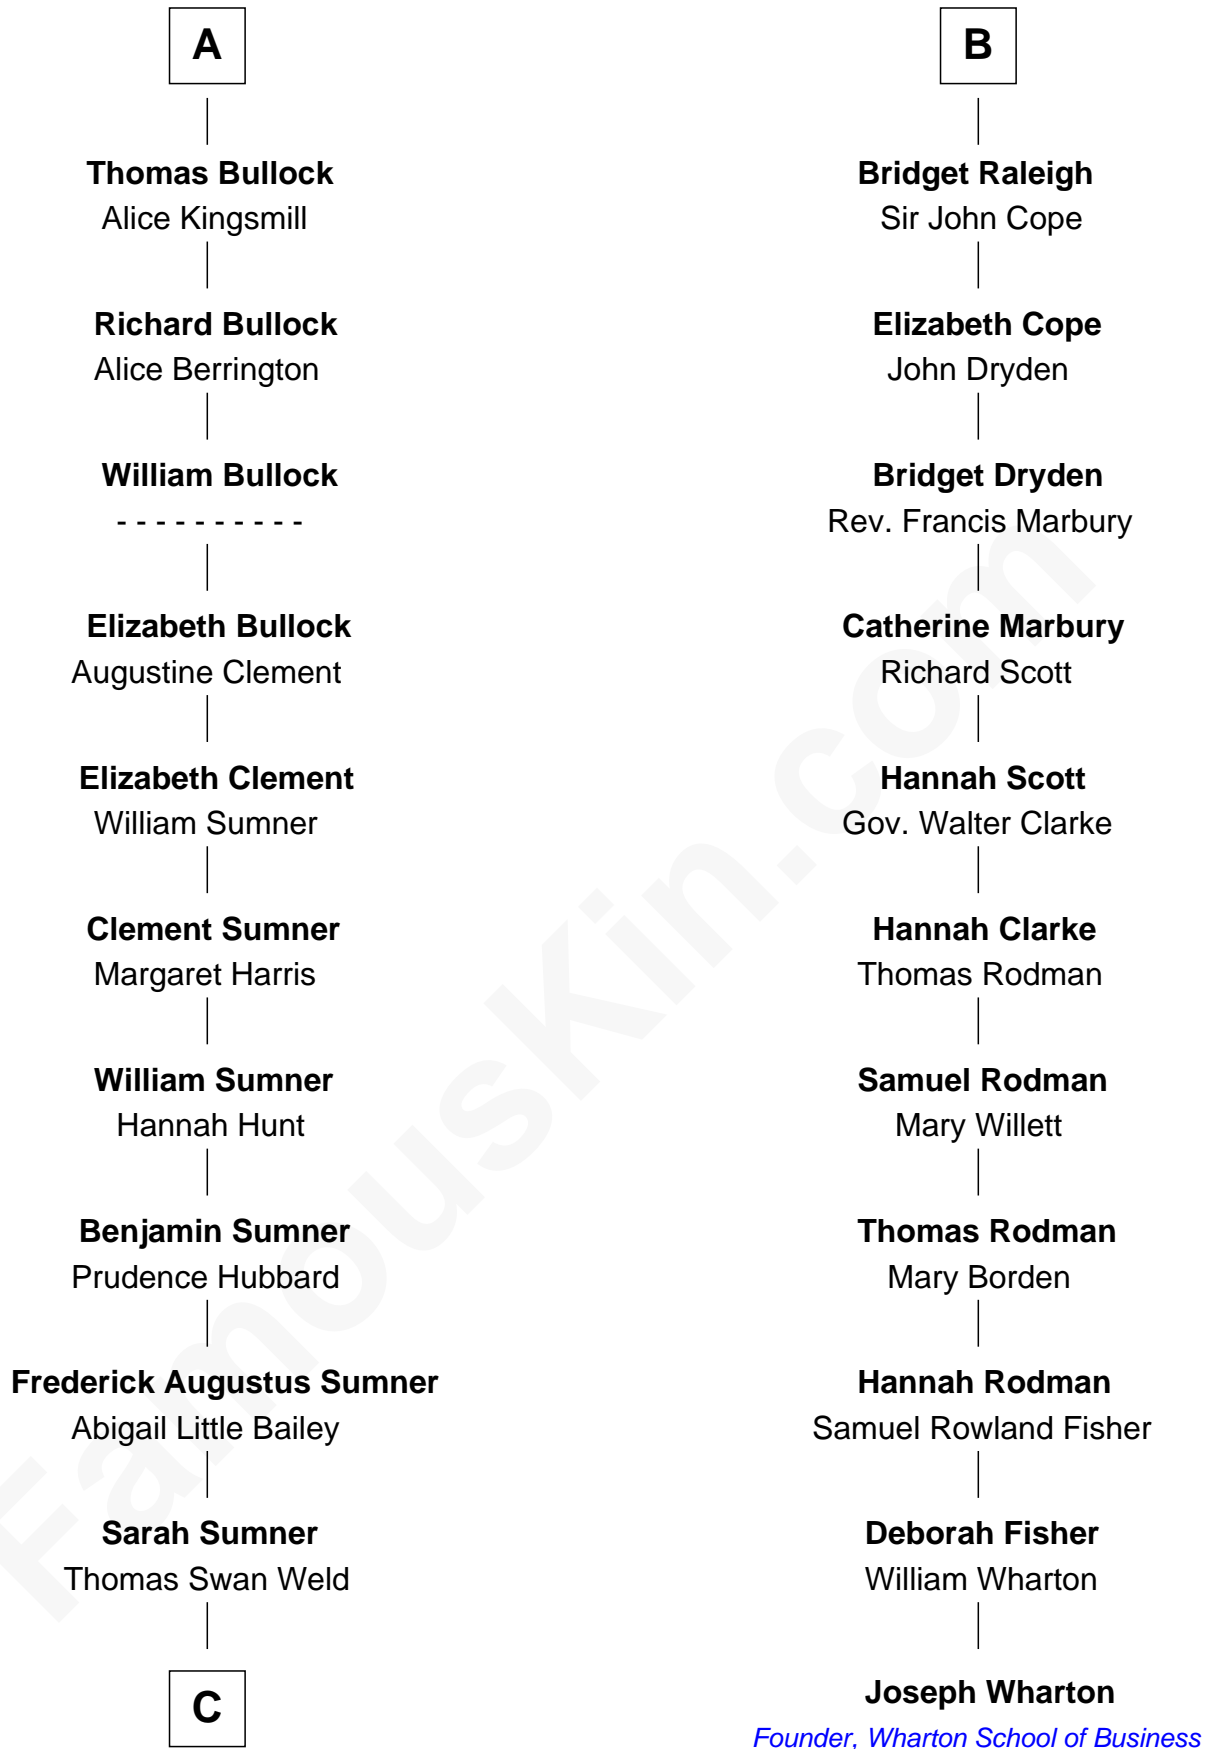

FamousKin.com

Relationship Chart of

Bill Weld

68th Governor of Massachusetts

17th cousin 3 times removed of

Joseph Wharton

Founder of the Wharton School of Business

C

—
Dr. Francis Minot Weld
Fanny Elizabeth Bartholomew

—
Francis Minot Weld
Margaret Low White

—
David Weld
Mary Blake Nichols

—
Bill Weld
68th Governor of Massachusetts

FamousKin.com