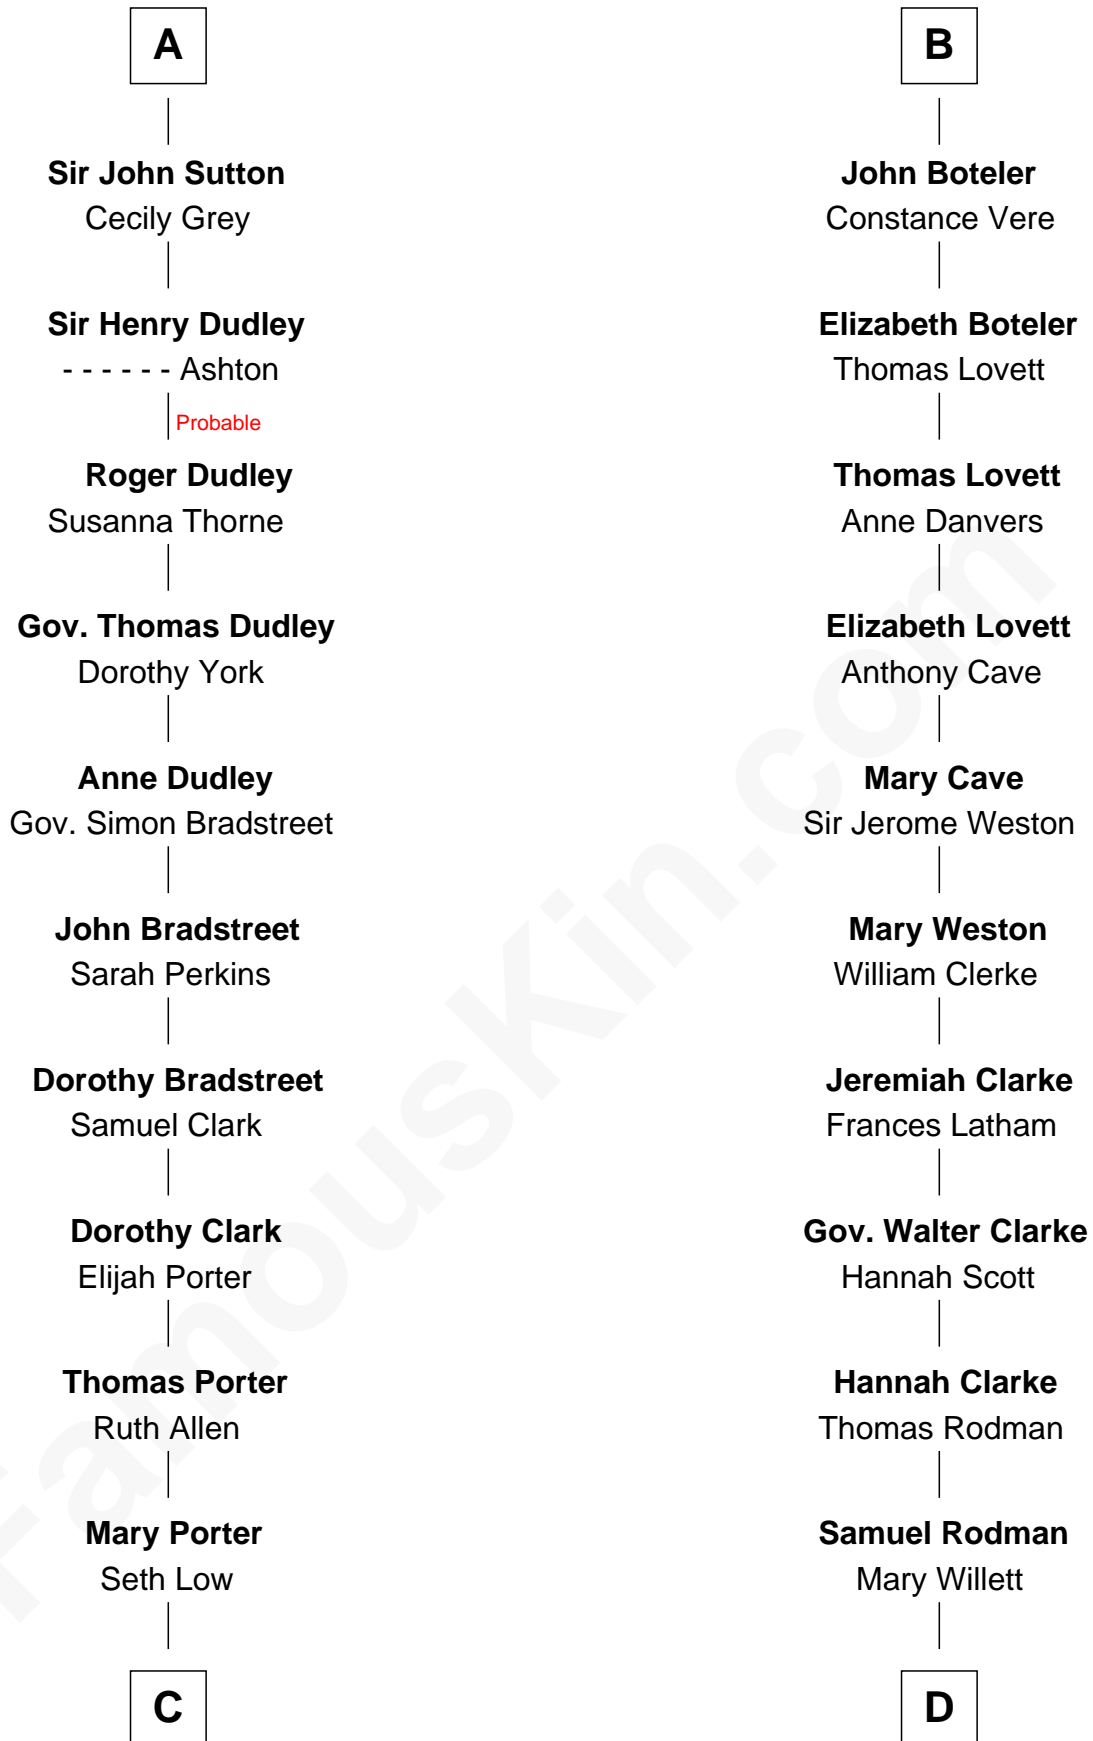

## Relationship Chart of

### Bill Weld

68th Governor of Massachusetts

20th cousin 1 time removed of

### Joseph Wharton

Founder of the Wharton School of Business

**C**

**Harriet Low**  
John Babcock Hillard

**Harriet Hillard**  
William Augustus White

**Margaret Low White**  
Francis Minot Weld

**David Weld**  
Mary Blake Nichols