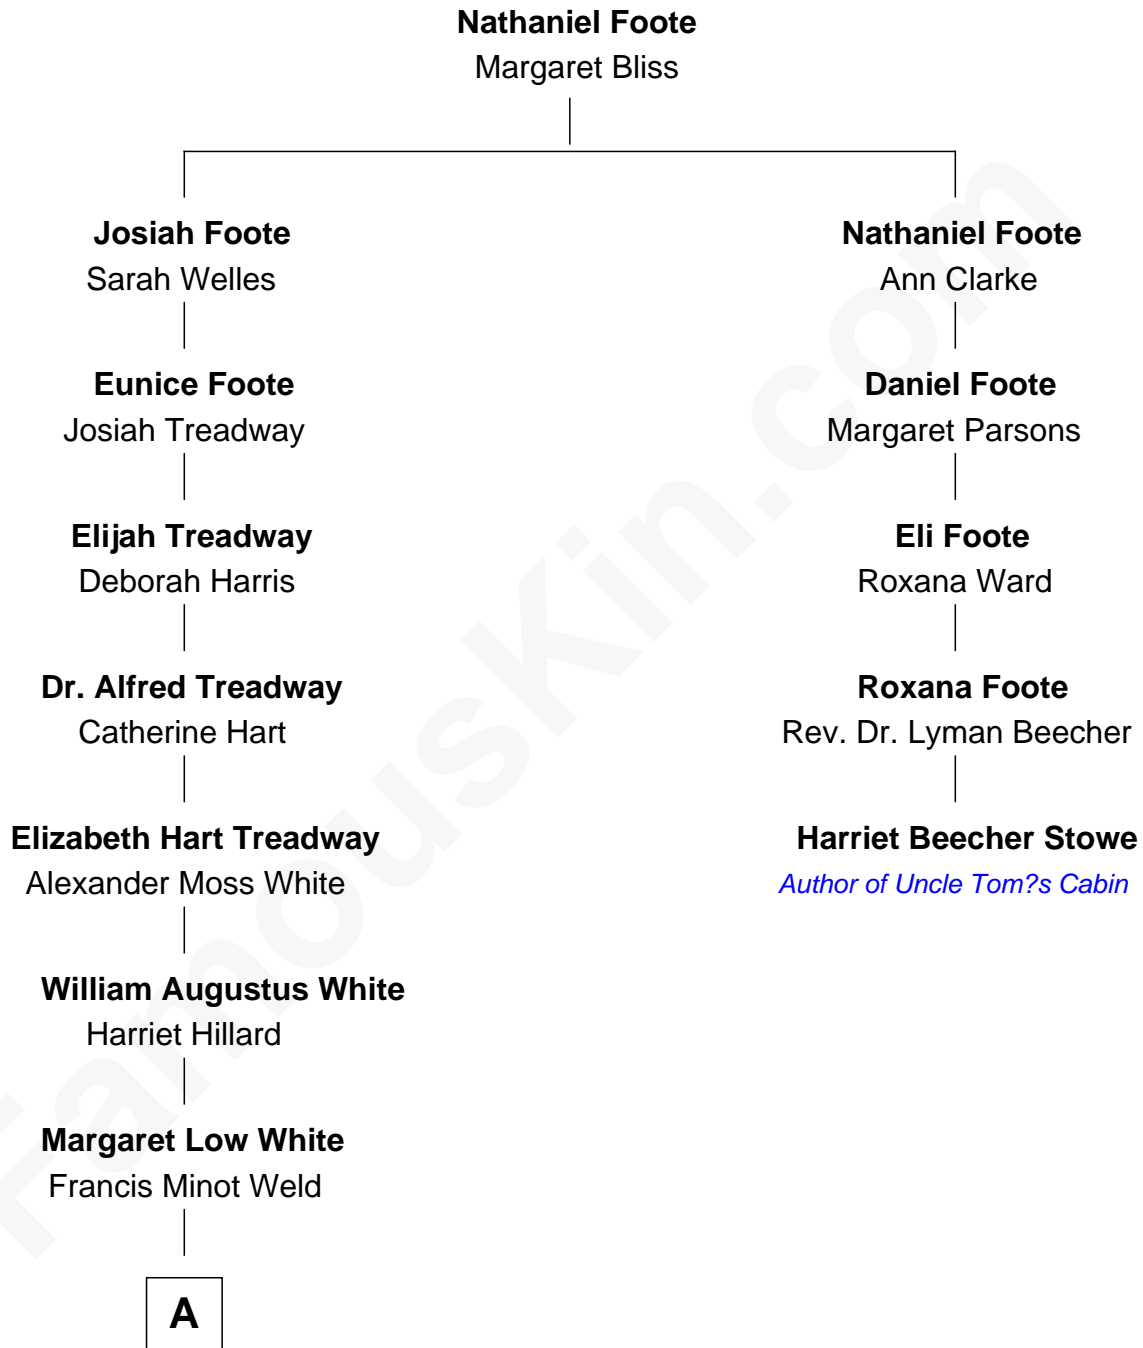

FamousKin.com

Relationship Chart of

Bill Weld

68th Governor of Massachusetts

4th cousin 4 times removed of

Harriet Beecher Stowe

Author of Uncle Tom's Cabin

A

David Weld

Mary Blake Nichols

Bill Weld

68th Governor of Massachusetts

FamousKin.com