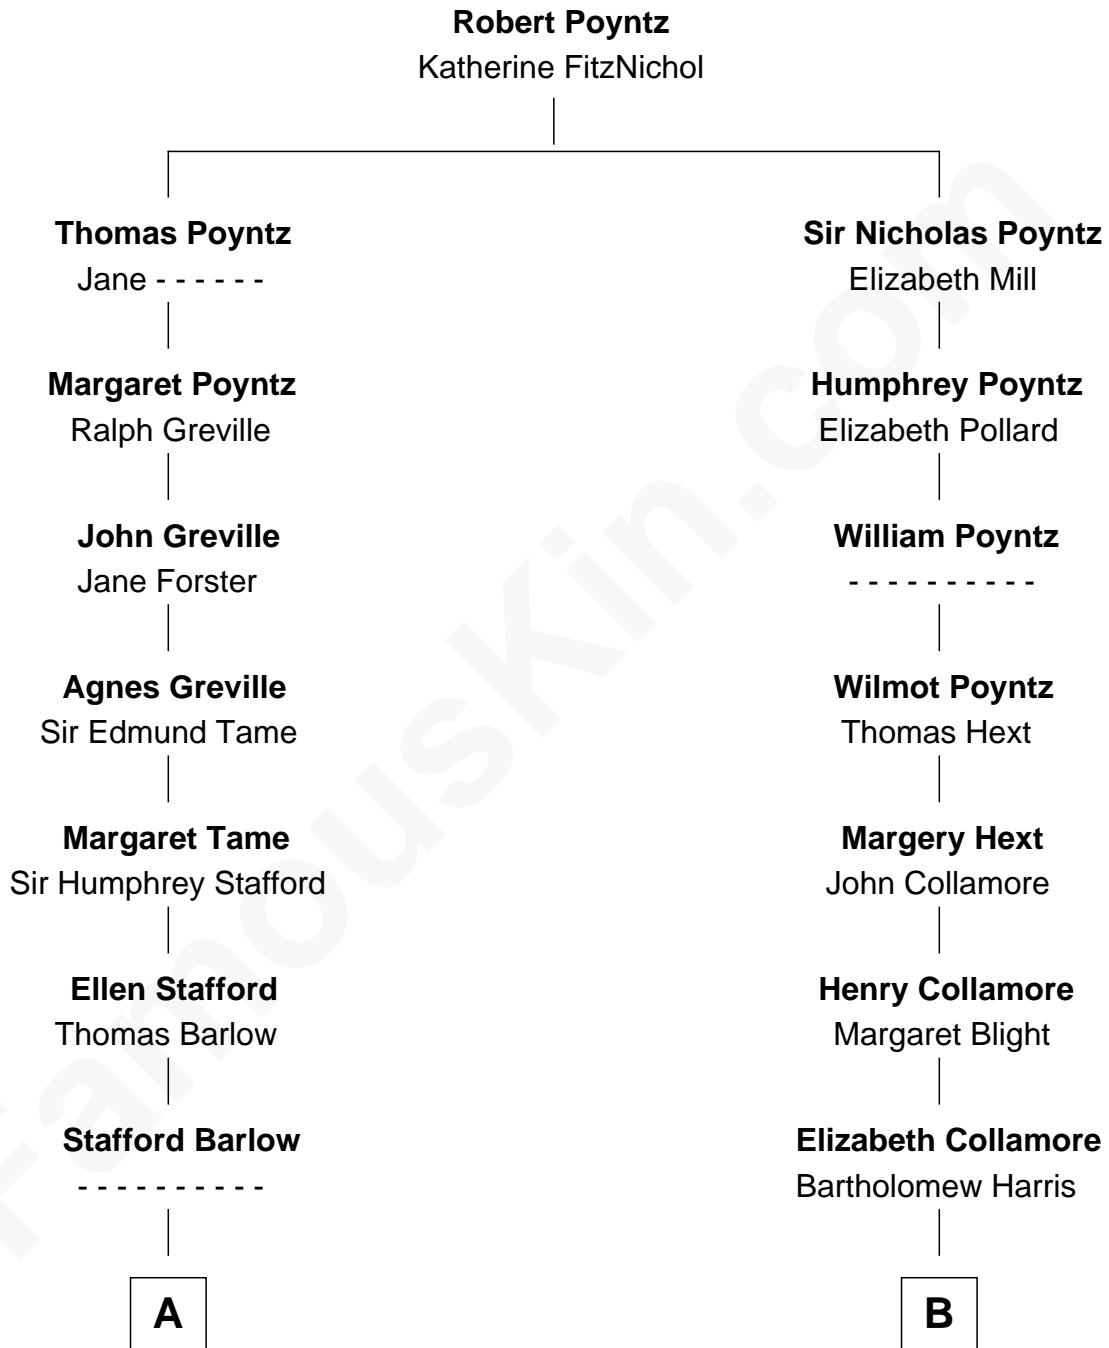

FamousKin.com

Relationship Chart of

Bill Weld

68th Governor of Massachusetts

14th cousin 5 times removed of

Harriet Beecher Stowe

Author of *Uncle Tom's Cabin*

C

—
Margaret Low White

Francis Minot Weld

—
David Weld

Mary Blake Nichols

—
Bill Weld

68th Governor of Massachusetts

FamousKin.com