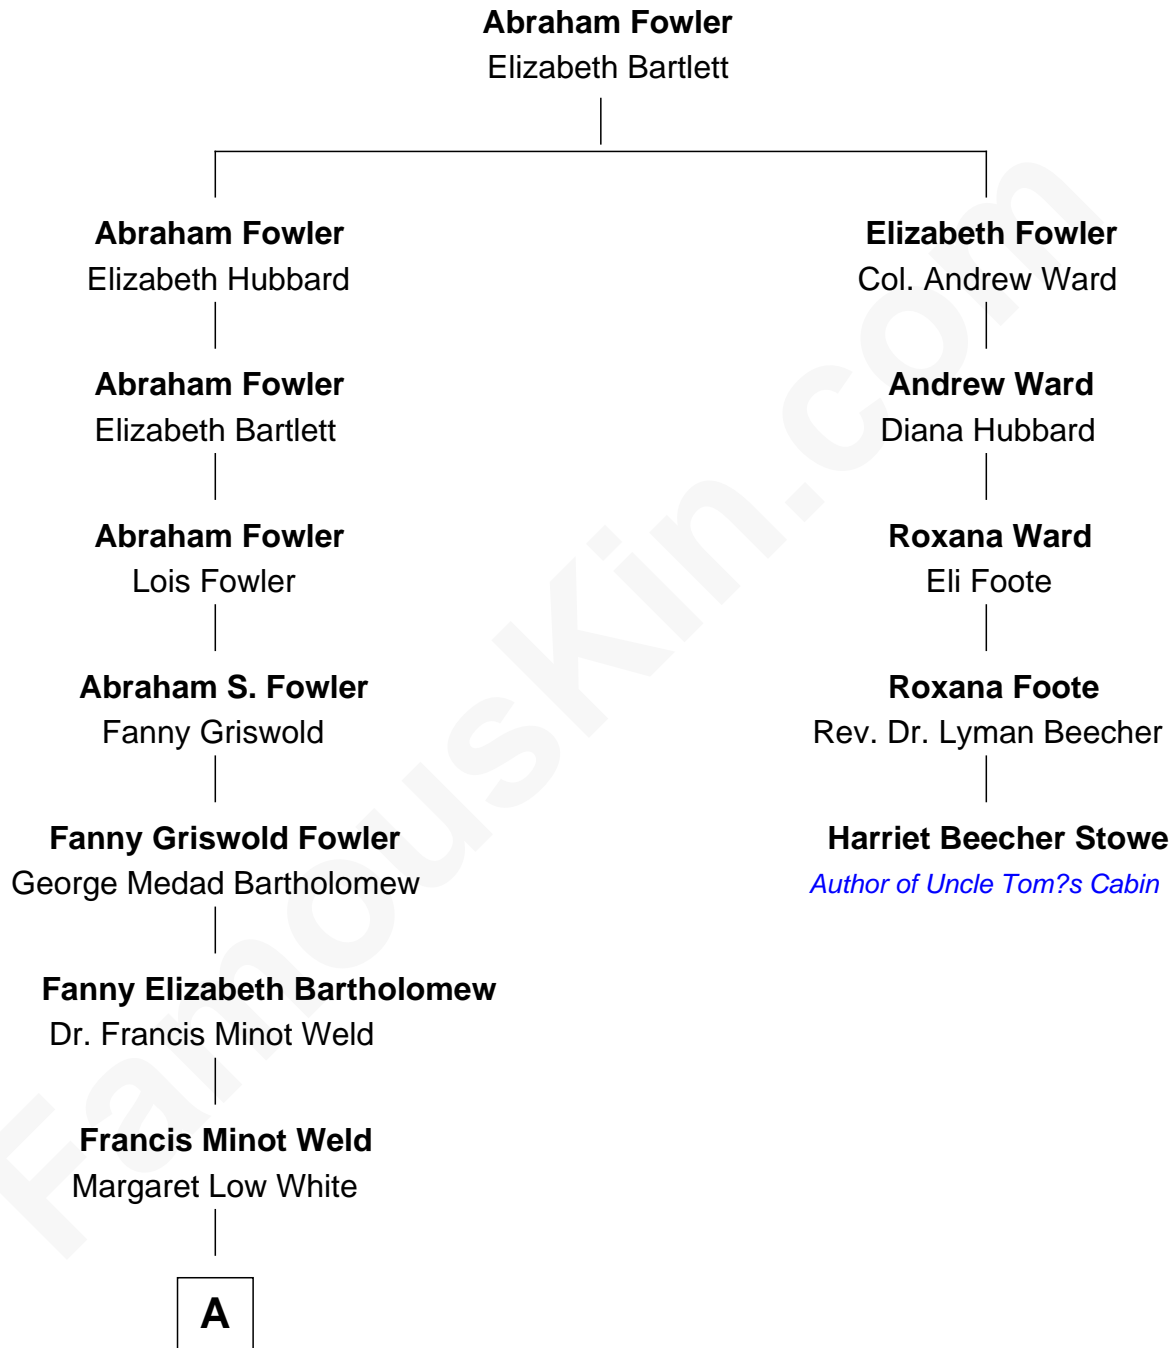

FamousKin.com

Relationship Chart of

Bill Weld

68th Governor of Massachusetts

4th cousin 4 times removed of

Harriet Beecher Stowe

Author of Uncle Tom's Cabin

A

David Weld
Mary Blake Nichols

Bill Weld
68th Governor of Massachusetts

FamousKin.com