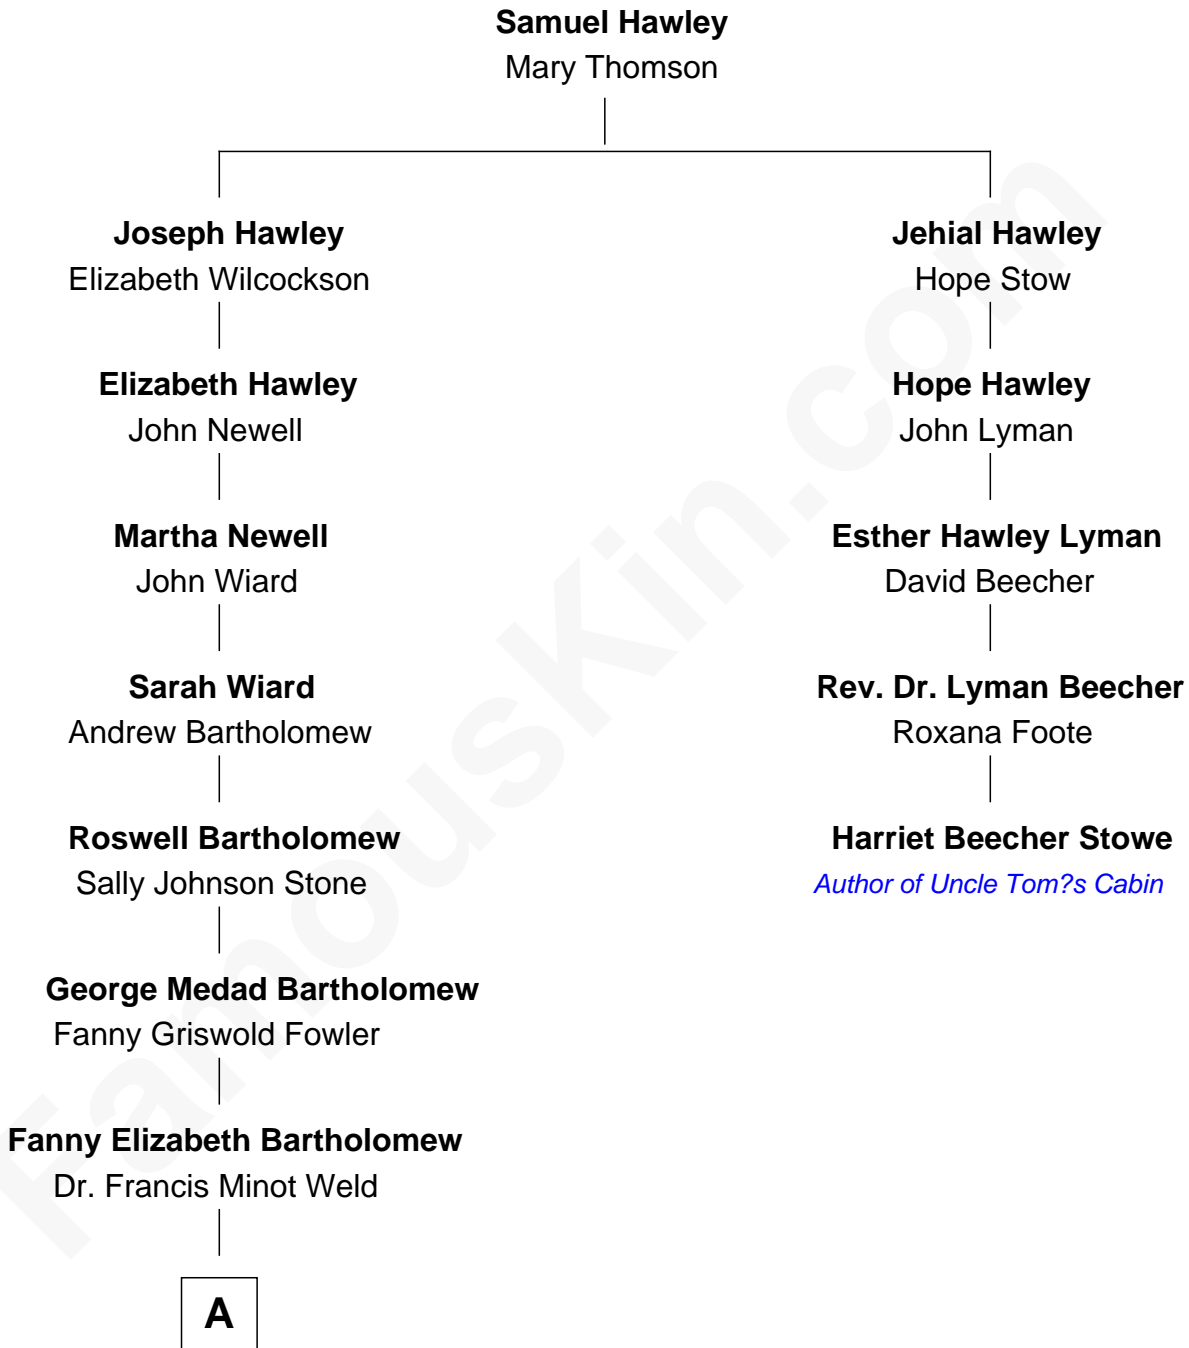

FamousKin.com

Relationship Chart of

Bill Weld

68th Governor of Massachusetts

4th cousin 5 times removed of

Harriet Beecher Stowe

Author of Uncle Tom's Cabin

A

—
Francis Minot Weld

Margaret Low White

—
David Weld

Mary Blake Nichols

—
Bill Weld

68th Governor of Massachusetts

FamousKin.com