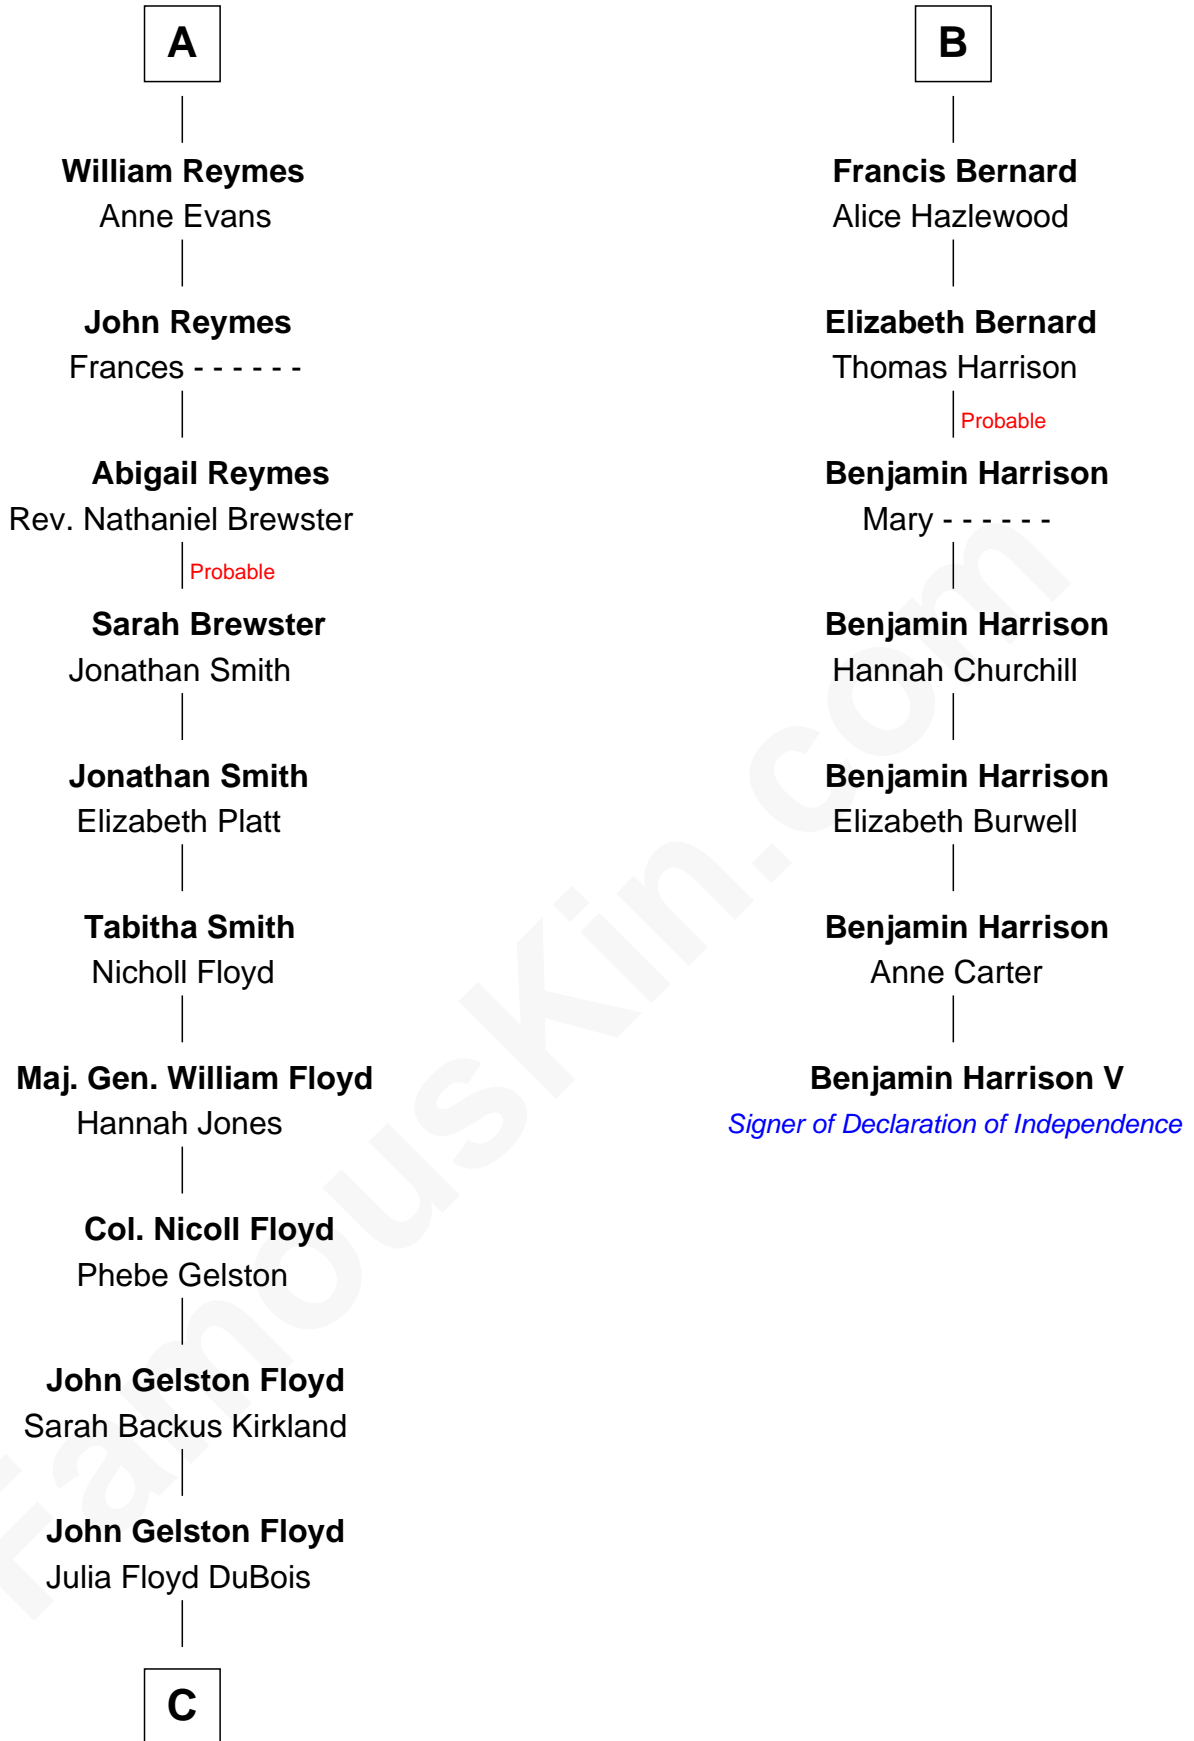

FamousKin.com

Relationship Chart of

Bill Weld

68th Governor of Massachusetts

13th cousin 6 times removed of

Benjamin Harrison V

Signer of the Declaration of Independence

Sir Thomas de Beauchamp

Katherine de Mortimer

Sir William Beauchamp

Joan Fitzalan

Joan Beauchamp

James Butler

Sir Thomas Butler

Anne Hankeford

Margaret Butler

Margaret Scrope

John Bernard

John Bernard

Margaret Daundelyn

John Bernard

Cecily Muscote

B

C