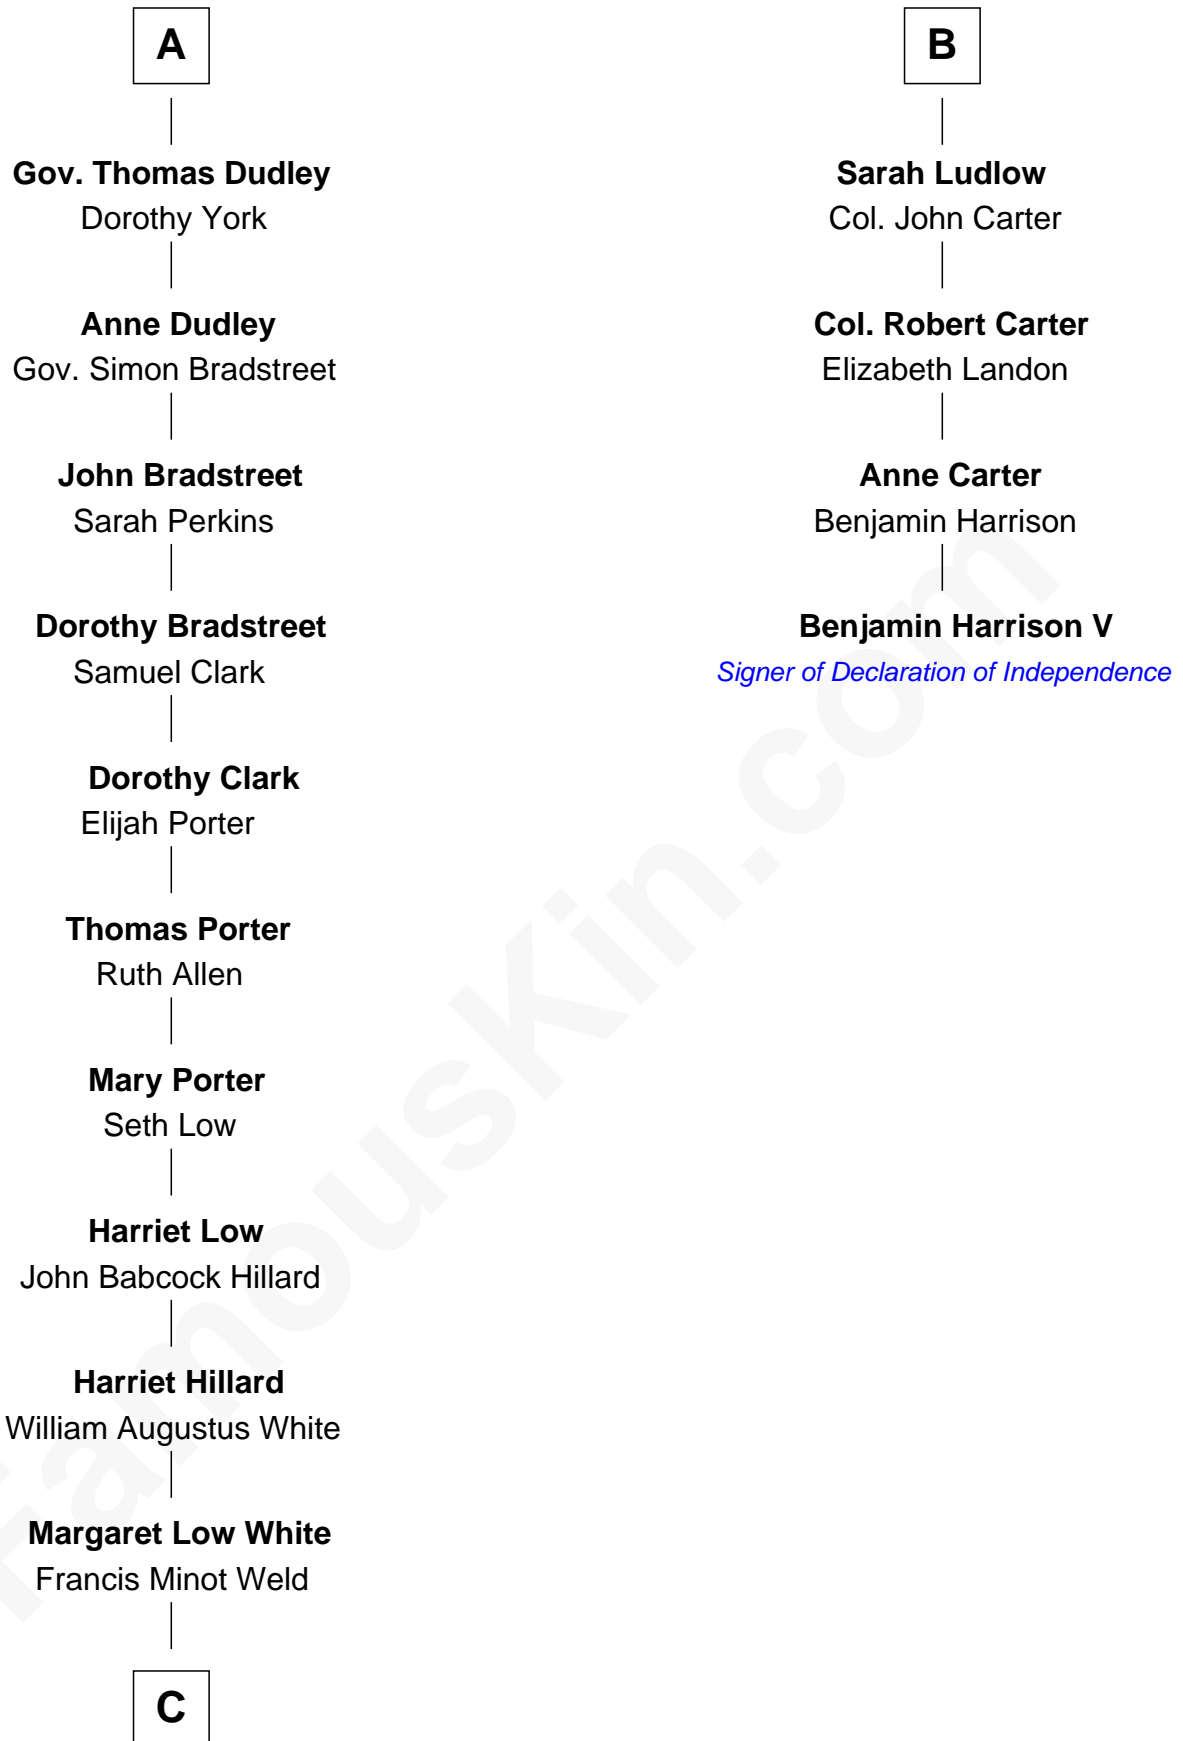

FamousKin.com

Relationship Chart of

Bill Weld

68th Governor of Massachusetts

10th cousin 8 times removed of

Benjamin Harrison V

Signer of the Declaration of Independence

C

—
David Weld

Mary Blake Nichols

—
Bill Weld

68th Governor of Massachusetts

FamousKin.com