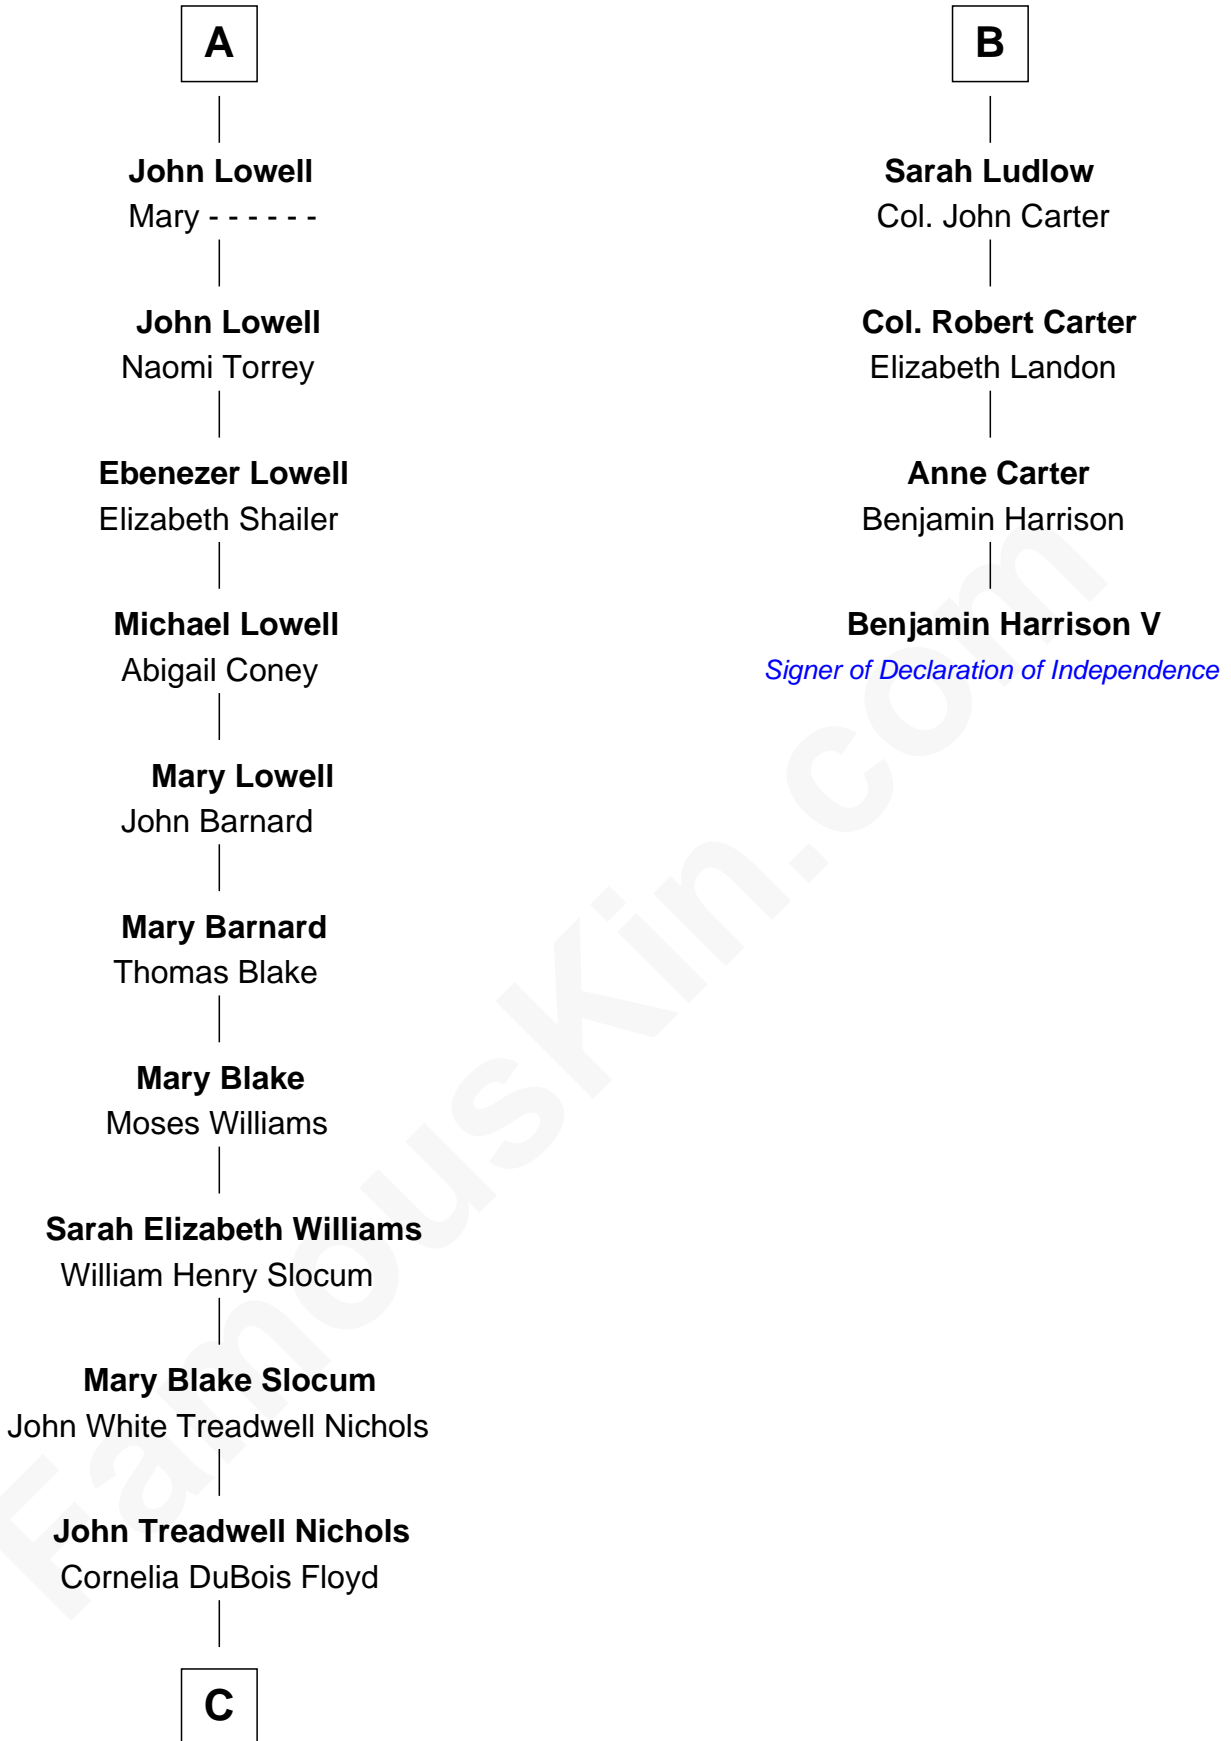

FamousKin.com

Relationship Chart of

Bill Weld

68th Governor of Massachusetts

10th cousin 8 times removed of

Benjamin Harrison V

Signer of the Declaration of Independence

C

—
Mary Blake Nichols

David Weld

—
Bill Weld

68th Governor of Massachusetts

FamousKin.com