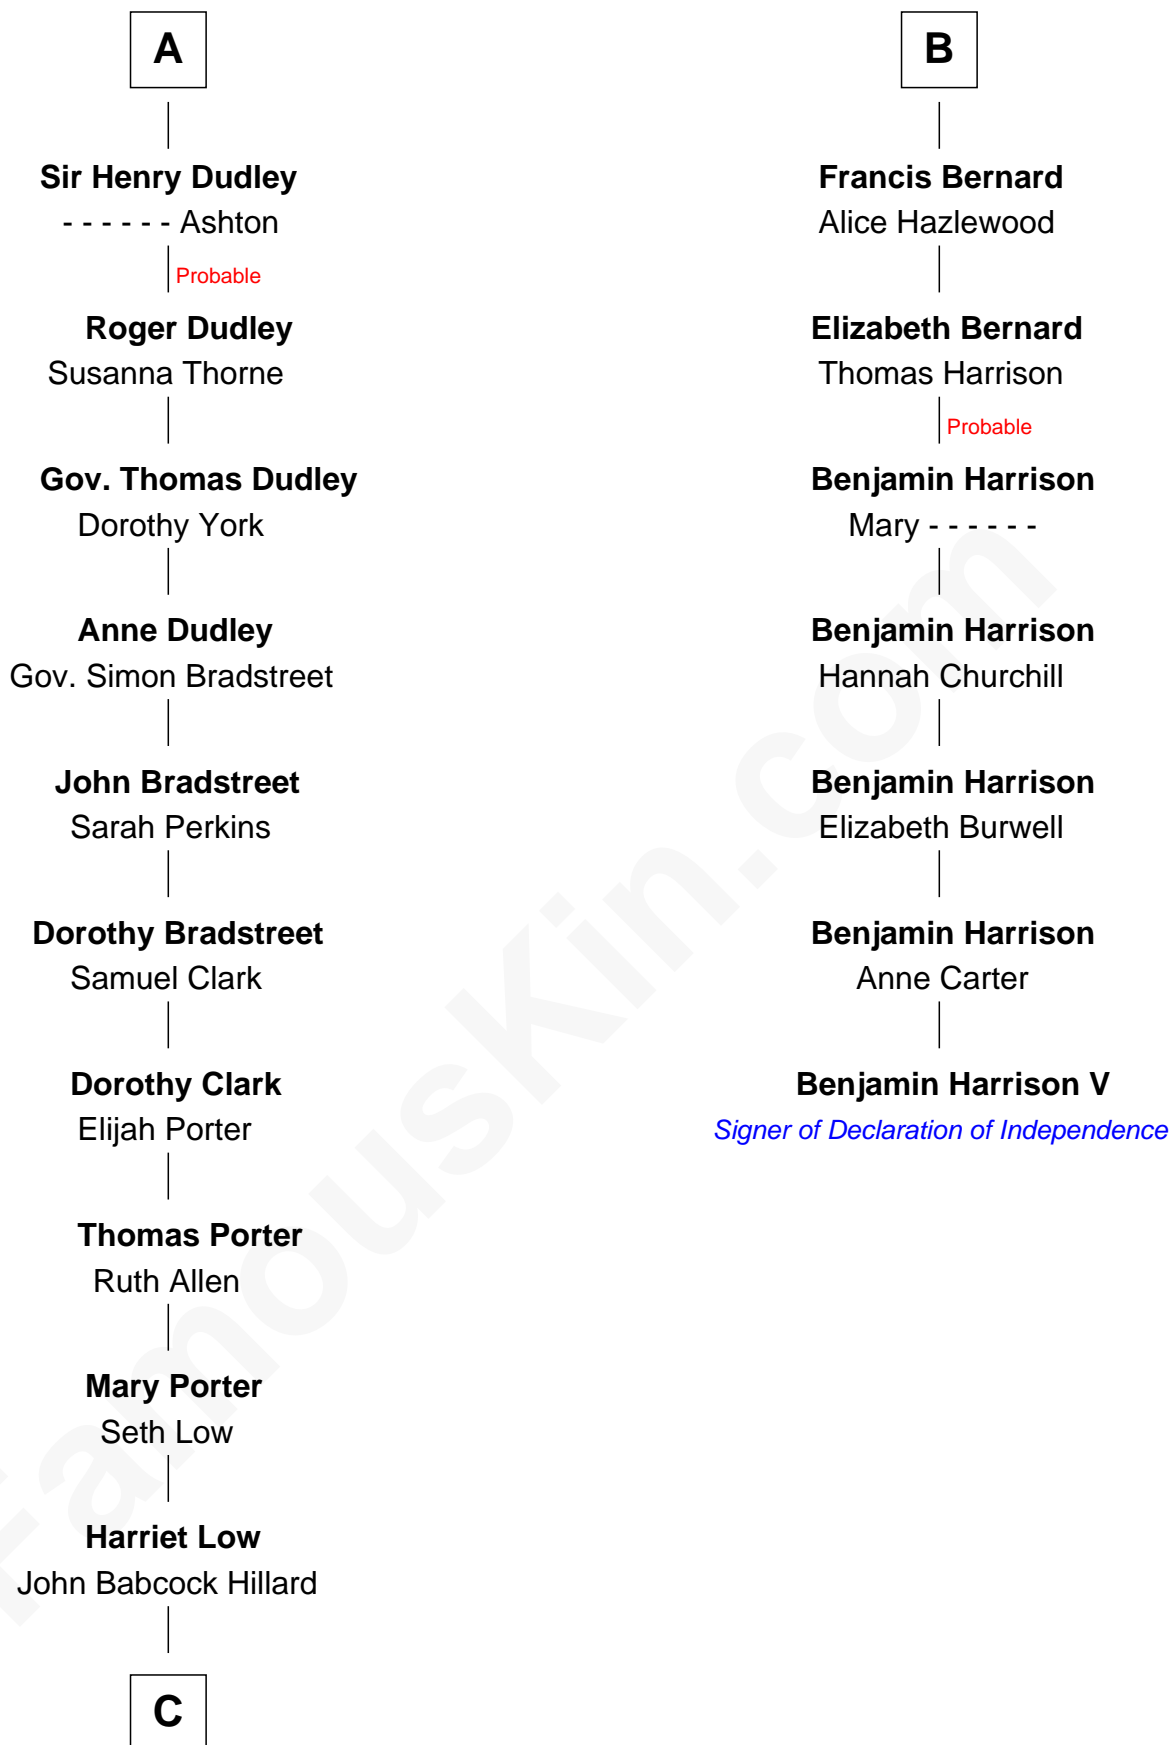

FamousKin.com

Relationship Chart of

Bill Weld

68th Governor of Massachusetts

13th cousin 7 times removed of

Benjamin Harrison V

Signer of the Declaration of Independence

C

Harriet Hillard
William Augustus White

Margaret Low White
Francis Minot Weld

David Weld
Mary Blake Nichols

Bill Weld
68th Governor of Massachusetts

FamousKin.com