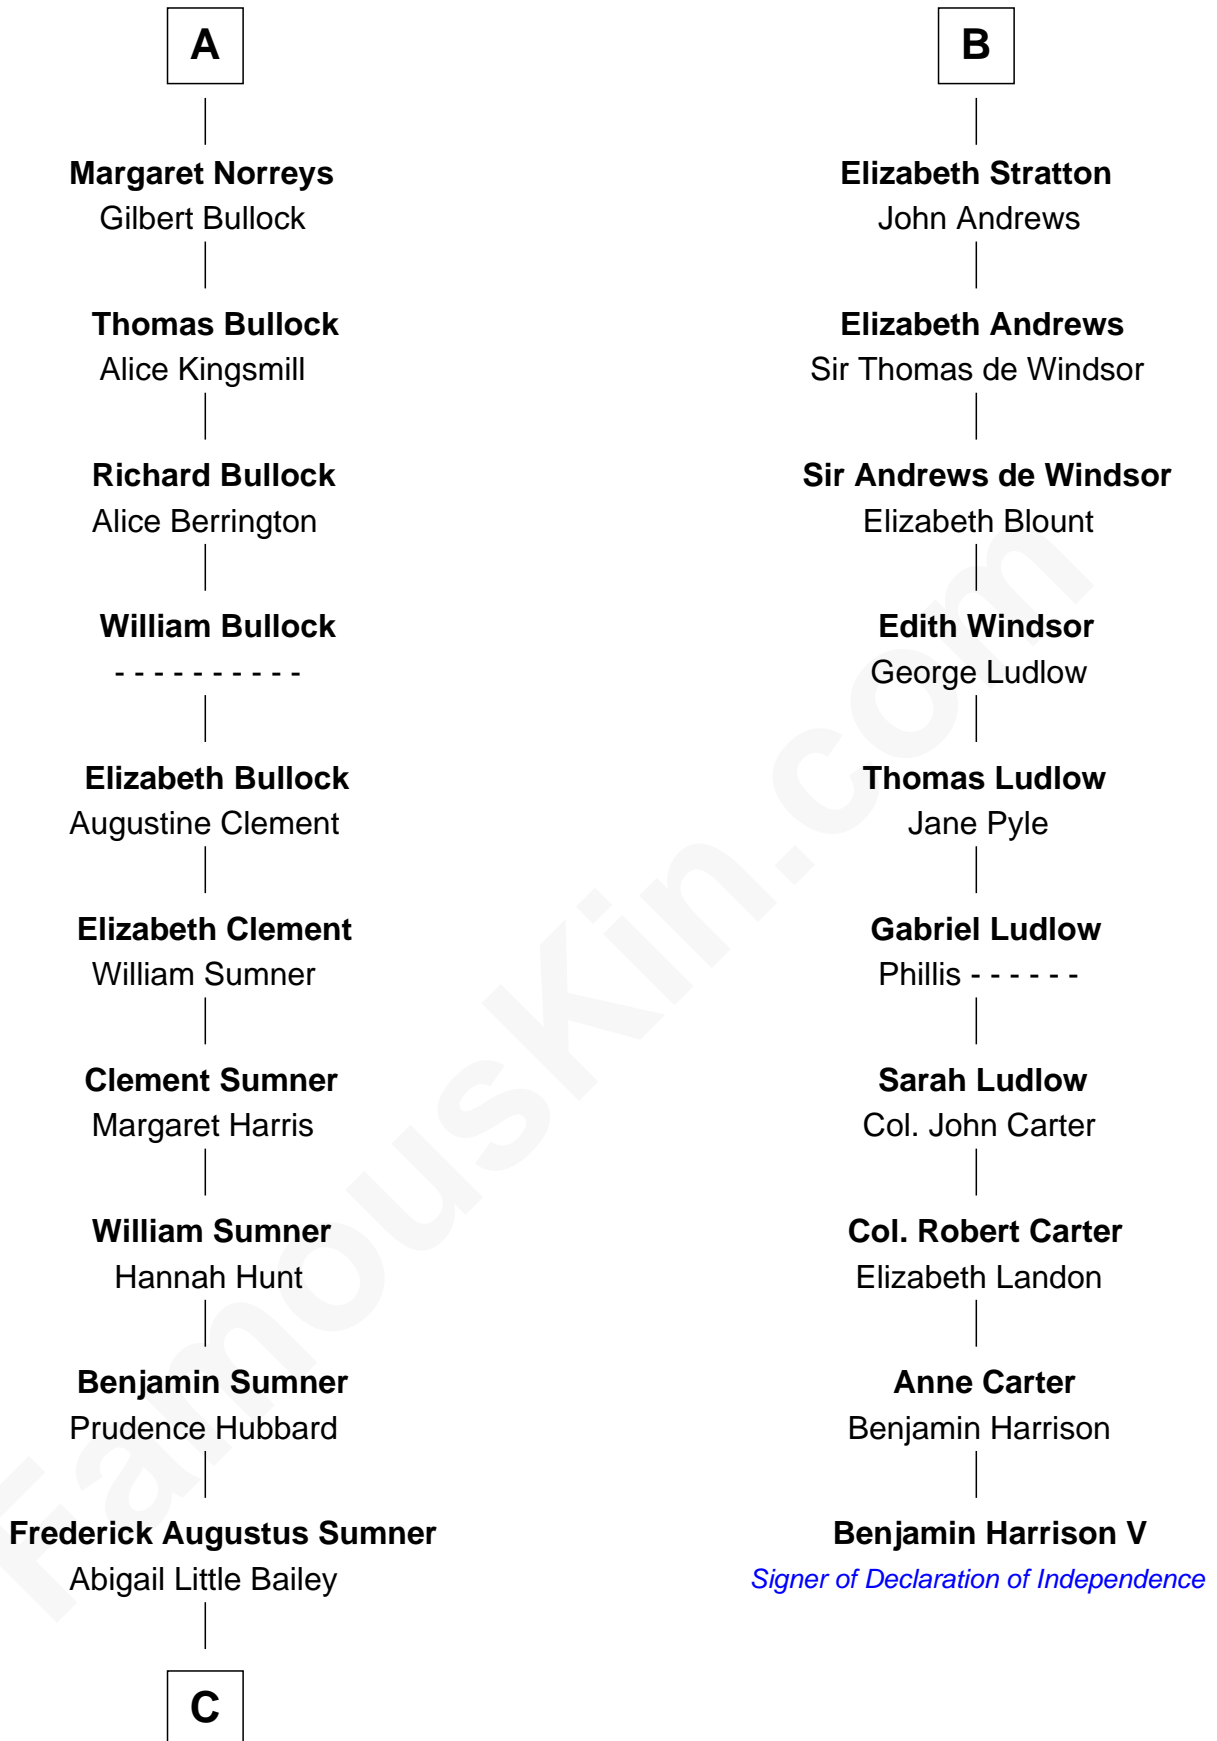

FamousKin.com

Relationship Chart of

Bill Weld

68th Governor of Massachusetts

16th cousin 5 times removed of

Benjamin Harrison V

Signer of the Declaration of Independence

C

Sarah Sumner
Thomas Swan Weld

Dr. Francis Minot Weld
Fanny Elizabeth Bartholomew

Francis Minot Weld
Margaret Low White

David Weld
Mary Blake Nichols

Bill Weld
68th Governor of Massachusetts

FamousKin.com