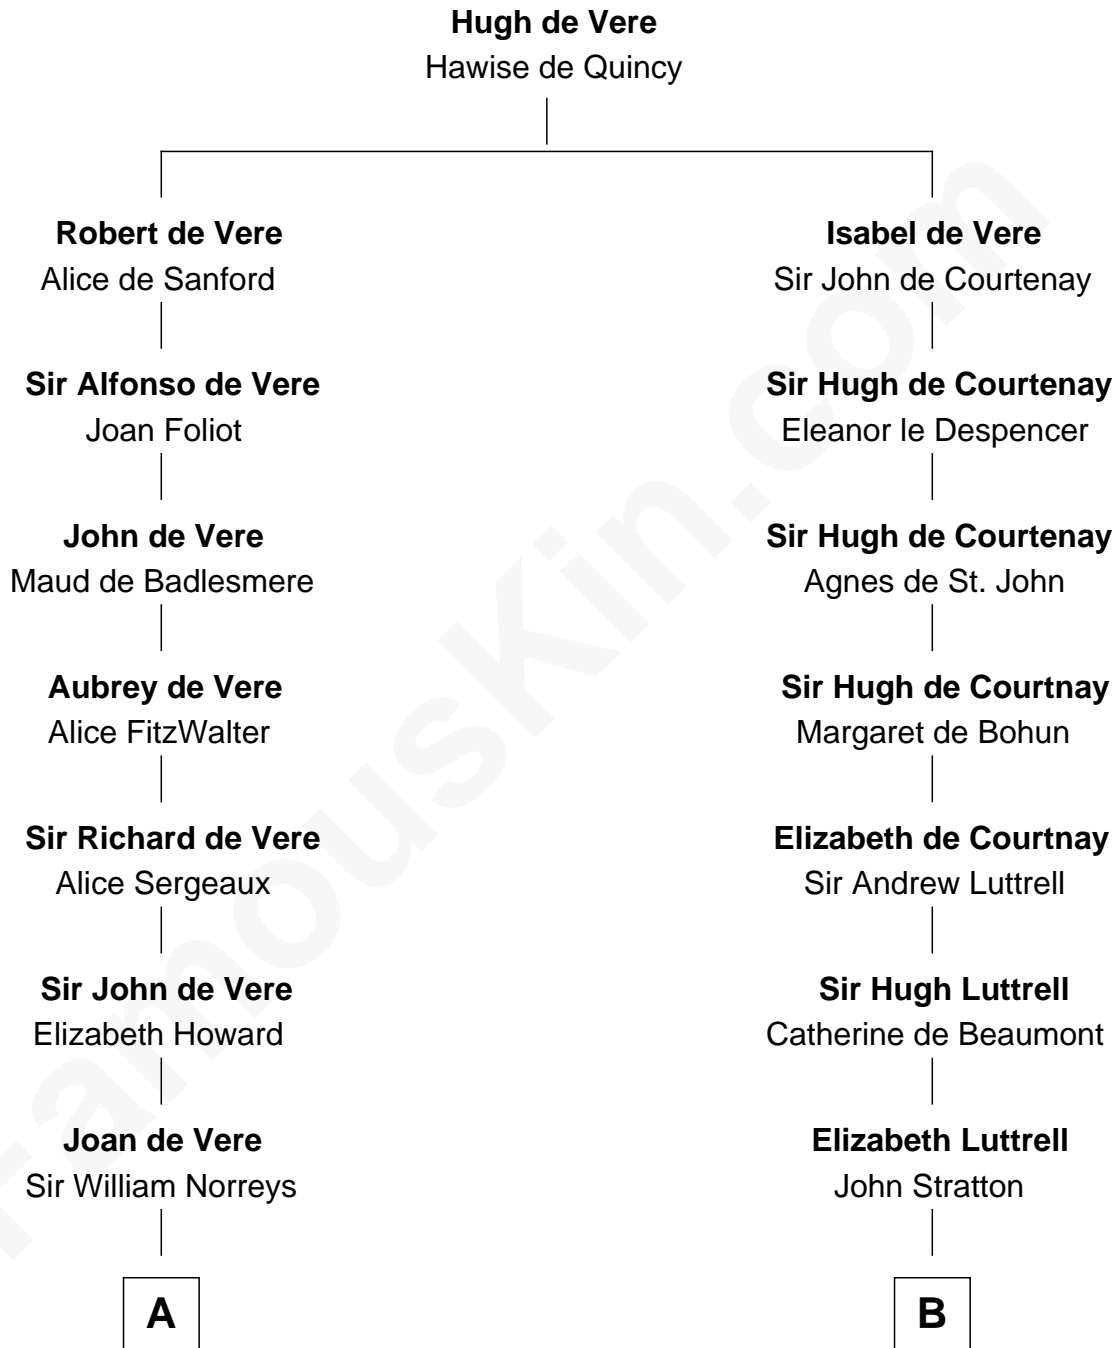

FamousKin.com

Relationship Chart of

Bill Weld

68th Governor of Massachusetts

16th cousin 5 times removed of

Benjamin Harrison V

Signer of the Declaration of Independence

C

Sarah Sumner
Thomas Swan Weld

Dr. Francis Minot Weld
Fanny Elizabeth Bartholomew

Francis Minot Weld
Margaret Low White

David Weld
Mary Blake Nichols

Bill Weld
68th Governor of Massachusetts

FamousKin.com