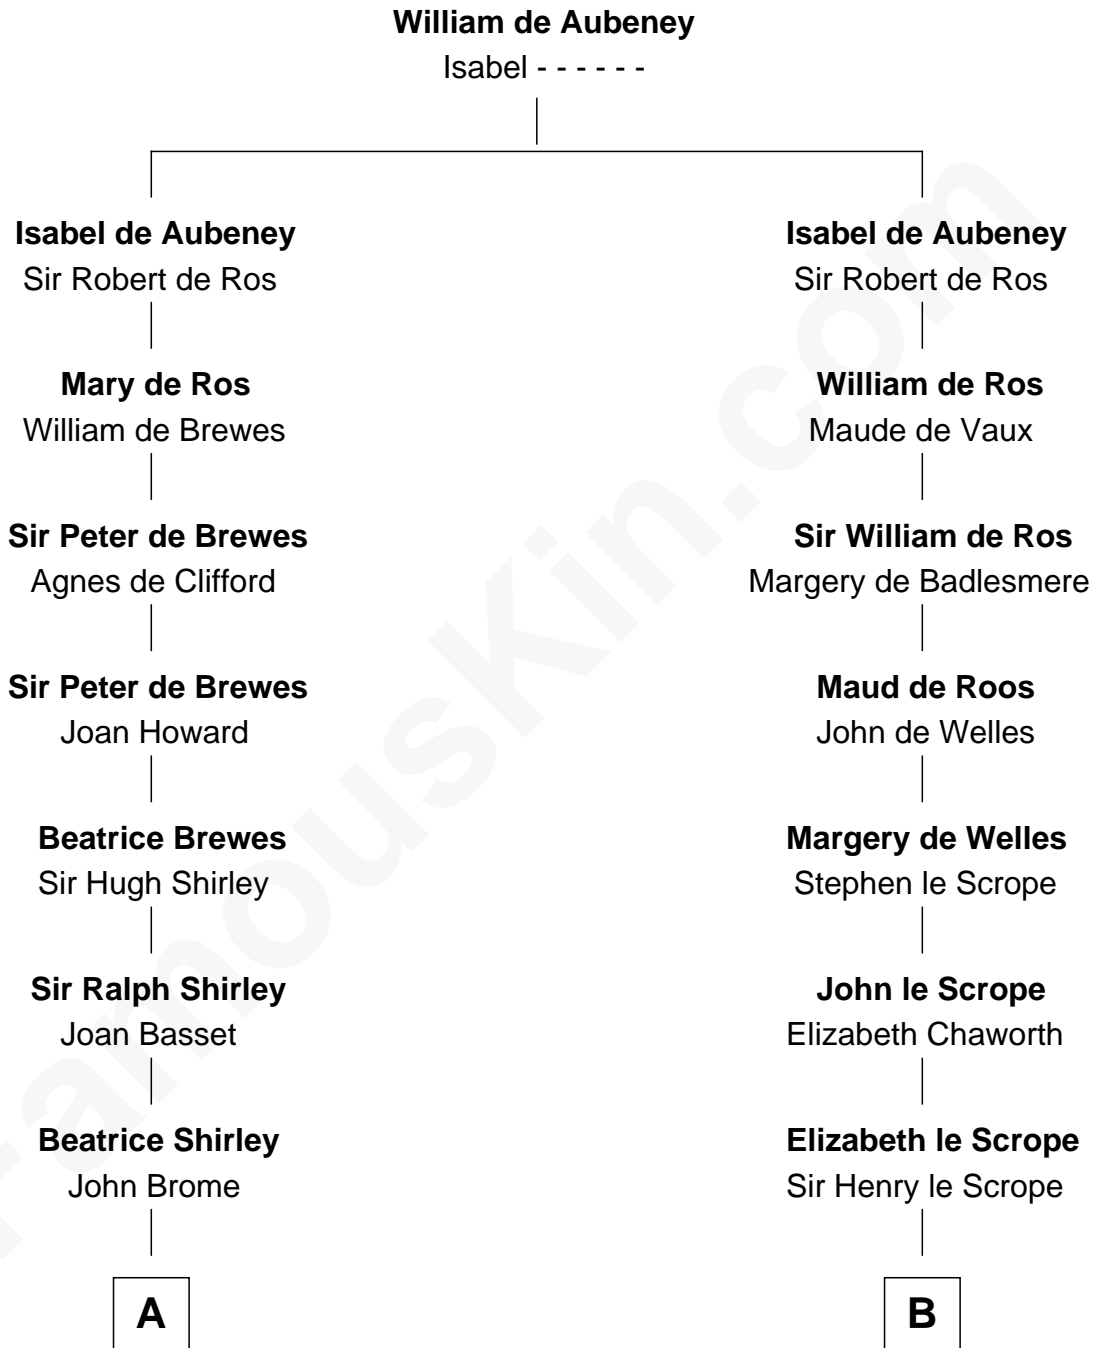

FamousKin.com

Relationship Chart of

Bill Weld

68th Governor of Massachusetts

16th cousin 5 times removed of

Benjamin Harrison V

Signer of the Declaration of Independence

C

Thomas Swan Weld

Sarah Sumner

Dr. Francis Minot Weld

Fanny Elizabeth Bartholomew

Francis Minot Weld

Margaret Low White

David Weld

Mary Blake Nichols