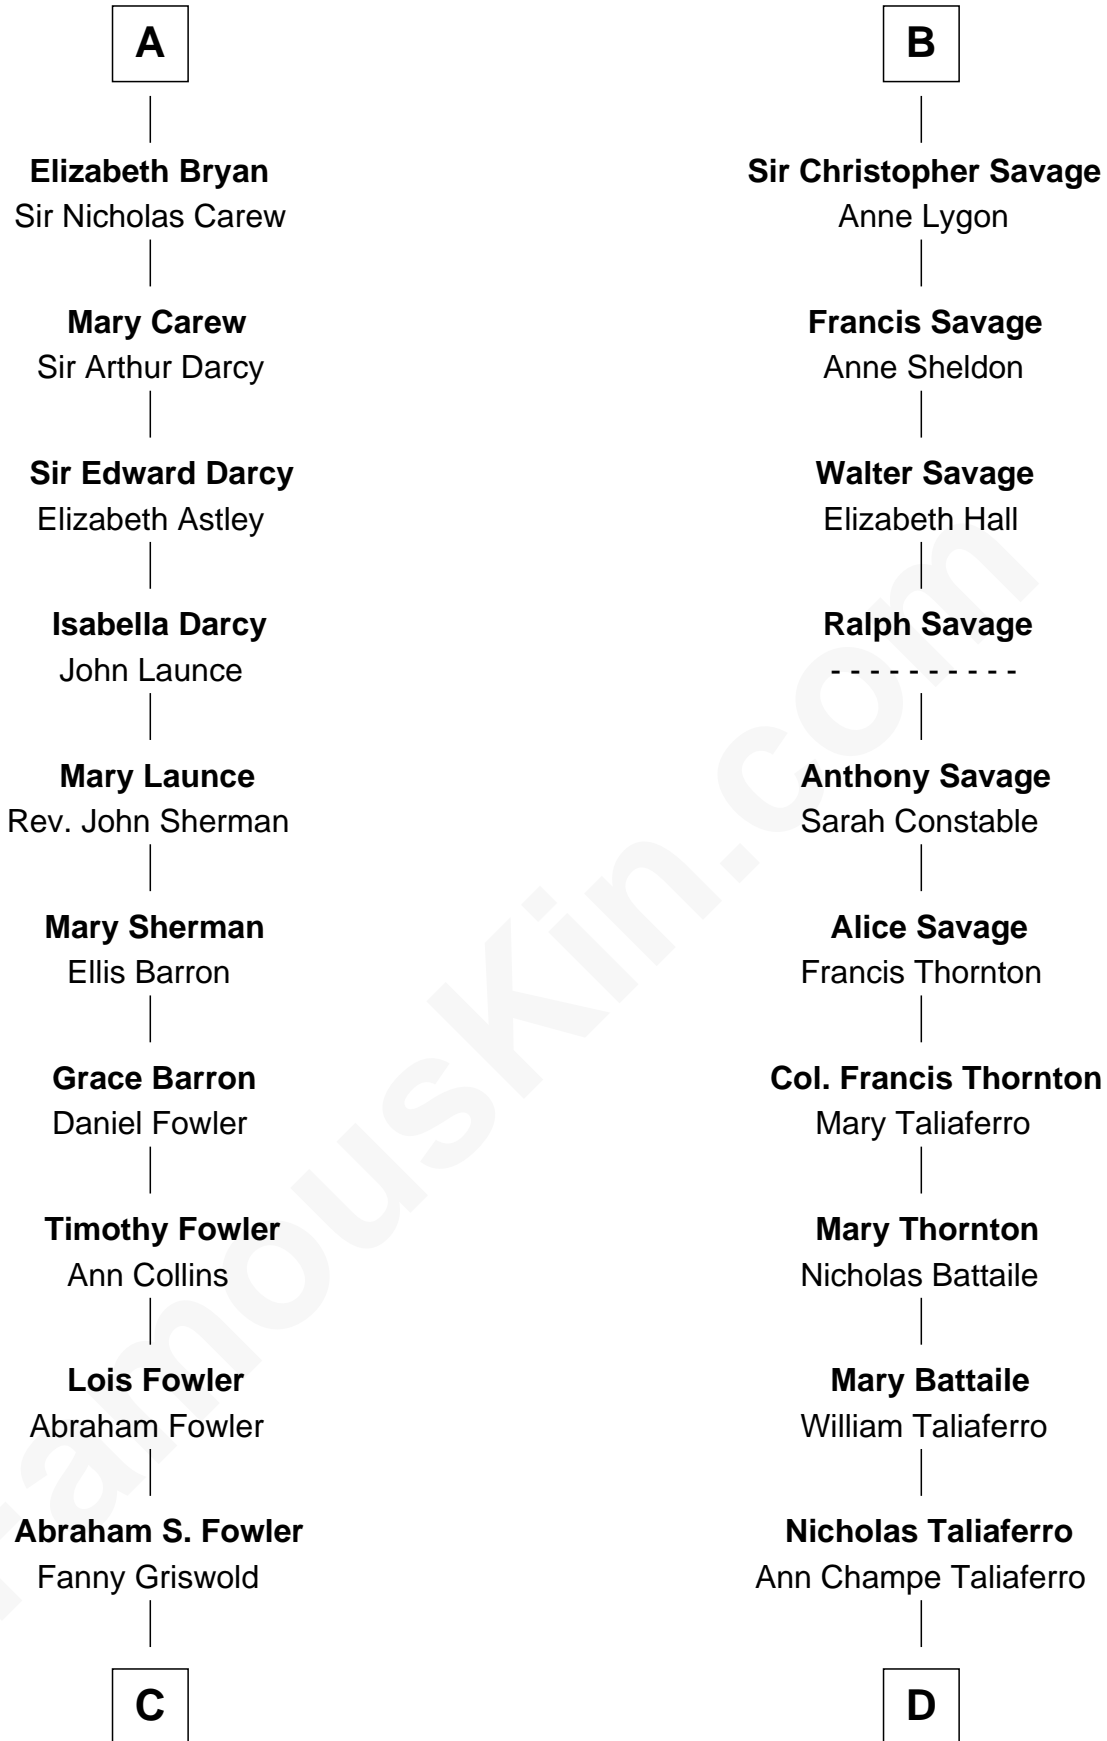

## Relationship Chart of

### Bill Weld

68th Governor of Massachusetts

20th cousin 1 time removed of

### General George C. Marshall

Author of "The Marshall Plan"

**C**

**Fanny Griswold Fowler**  
George Medad Bartholomew

**Fanny Elizabeth Bartholomew**  
Dr. Francis Minot Weld

**Francis Minot Weld**  
Margaret Low White

**David Weld**  
Mary Blake Nichols

**Bill Weld**  
*68th Governor of Massachusetts*

**D**

**Matilda Battaile Taliaferro**  
Martin Marshall

**William Champe Marshall**  
Susan Myers

**George Catlett Marshall**  
Laura Emily Bradford