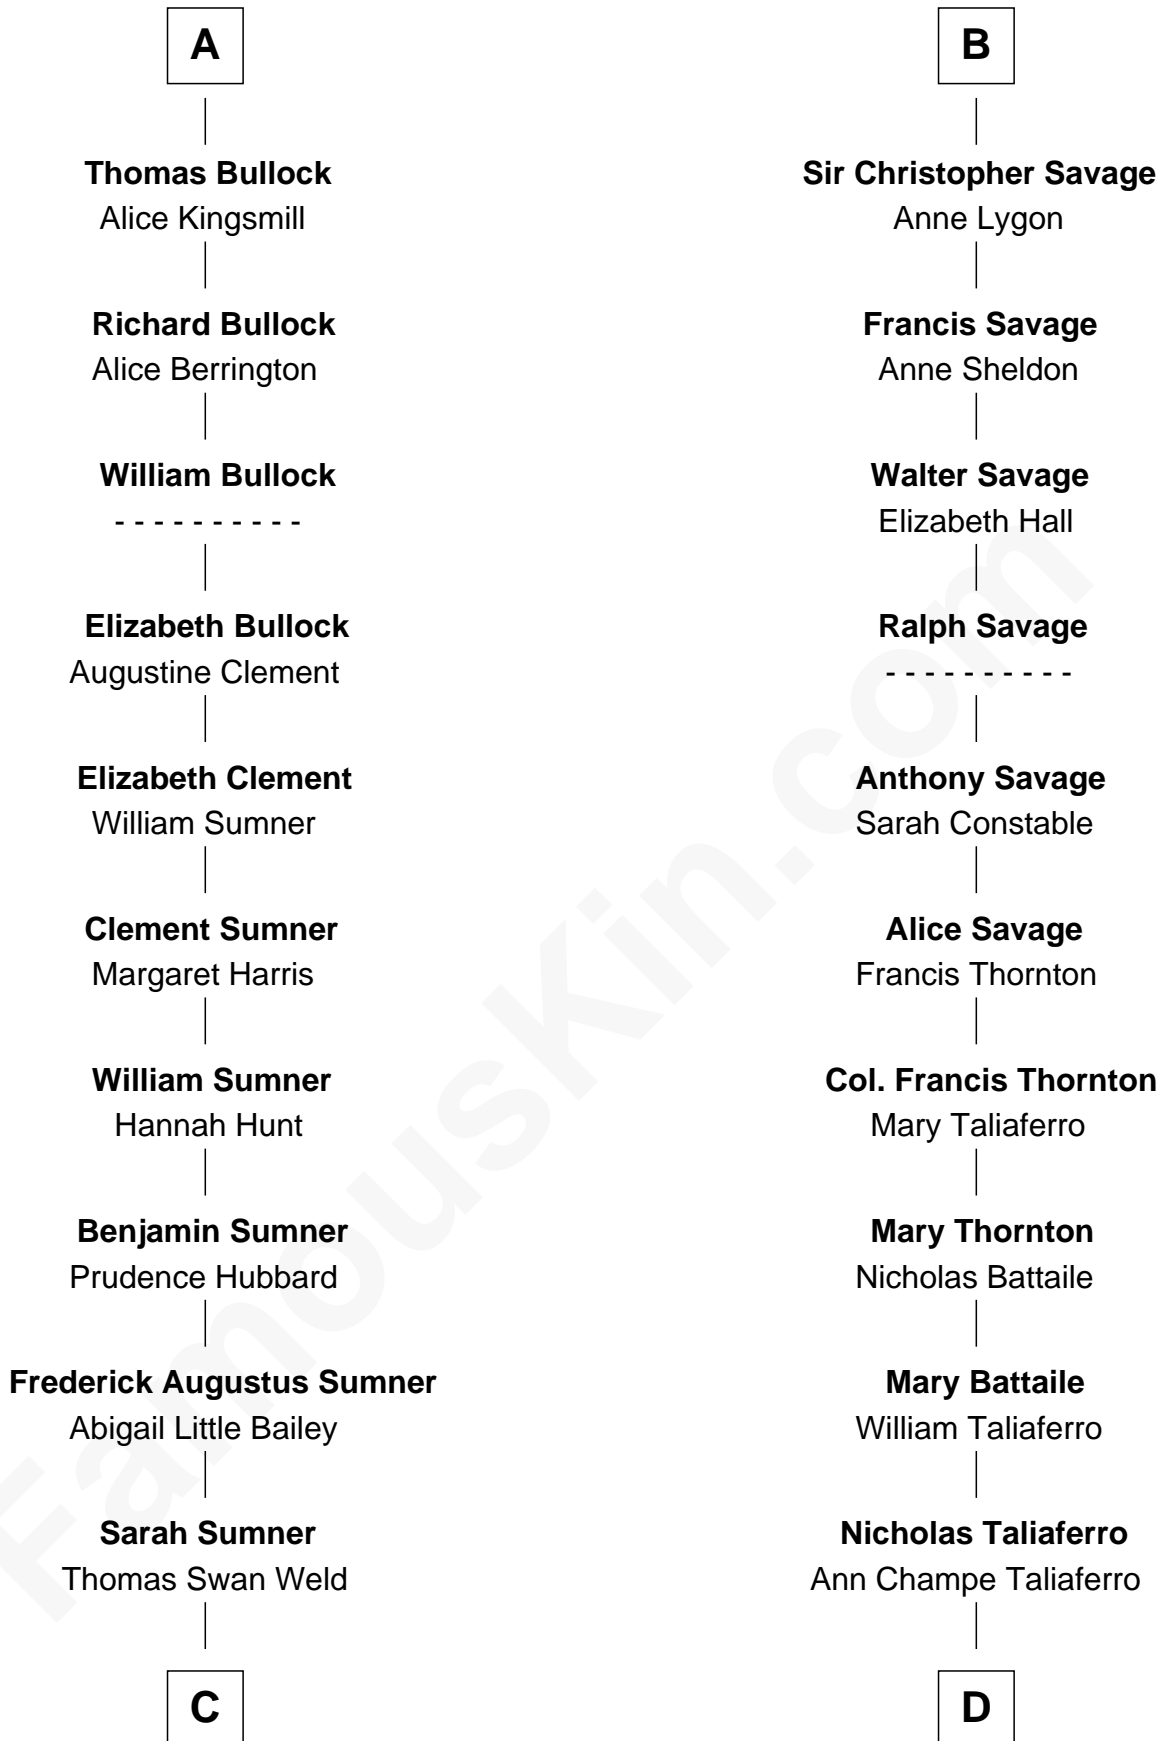

FamousKin.com Relationship Chart of

Bill Weld

68th Governor of Massachusetts

20th cousin of

General George C. Marshall

Author of "The Marshall Plan"

Thomas de Clare
Juliana FitzMaurice

Margaret de Clare
Bartholomew de Badlesmere

Maud de Badlesmere
John de Vere

Aubrey de Vere
Alice FitzWalter

Sir Richard de Vere
Alice Sergeaux

Sir John de Vere
Elizabeth Howard

Joan de Vere
Sir William Norreys

Margaret Norreys
Gilbert Bullock

A

Margaret de Clare
Bartholomew de Badlesmere

Elizabeth de Badlesmere
Sir William de Bohun

Elizabeth de Bohun
Sir Richard Fitzalan

Elizabeth Fitzalan
Sir Robert Goushill

Joan Goushill
Sir Thomas Stanley

Katherine Stanley
Sir John Savage

Sir Christopher Savage
Anne Stanley

B

C

Dr. Francis Minot Weld
Fanny Elizabeth Bartholomew

Francis Minot Weld
Margaret Low White

David Weld
Mary Blake Nichols

Bill Weld
68th Governor of Massachusetts

D

Matilda Battaile Taliaferro
Martin Marshall