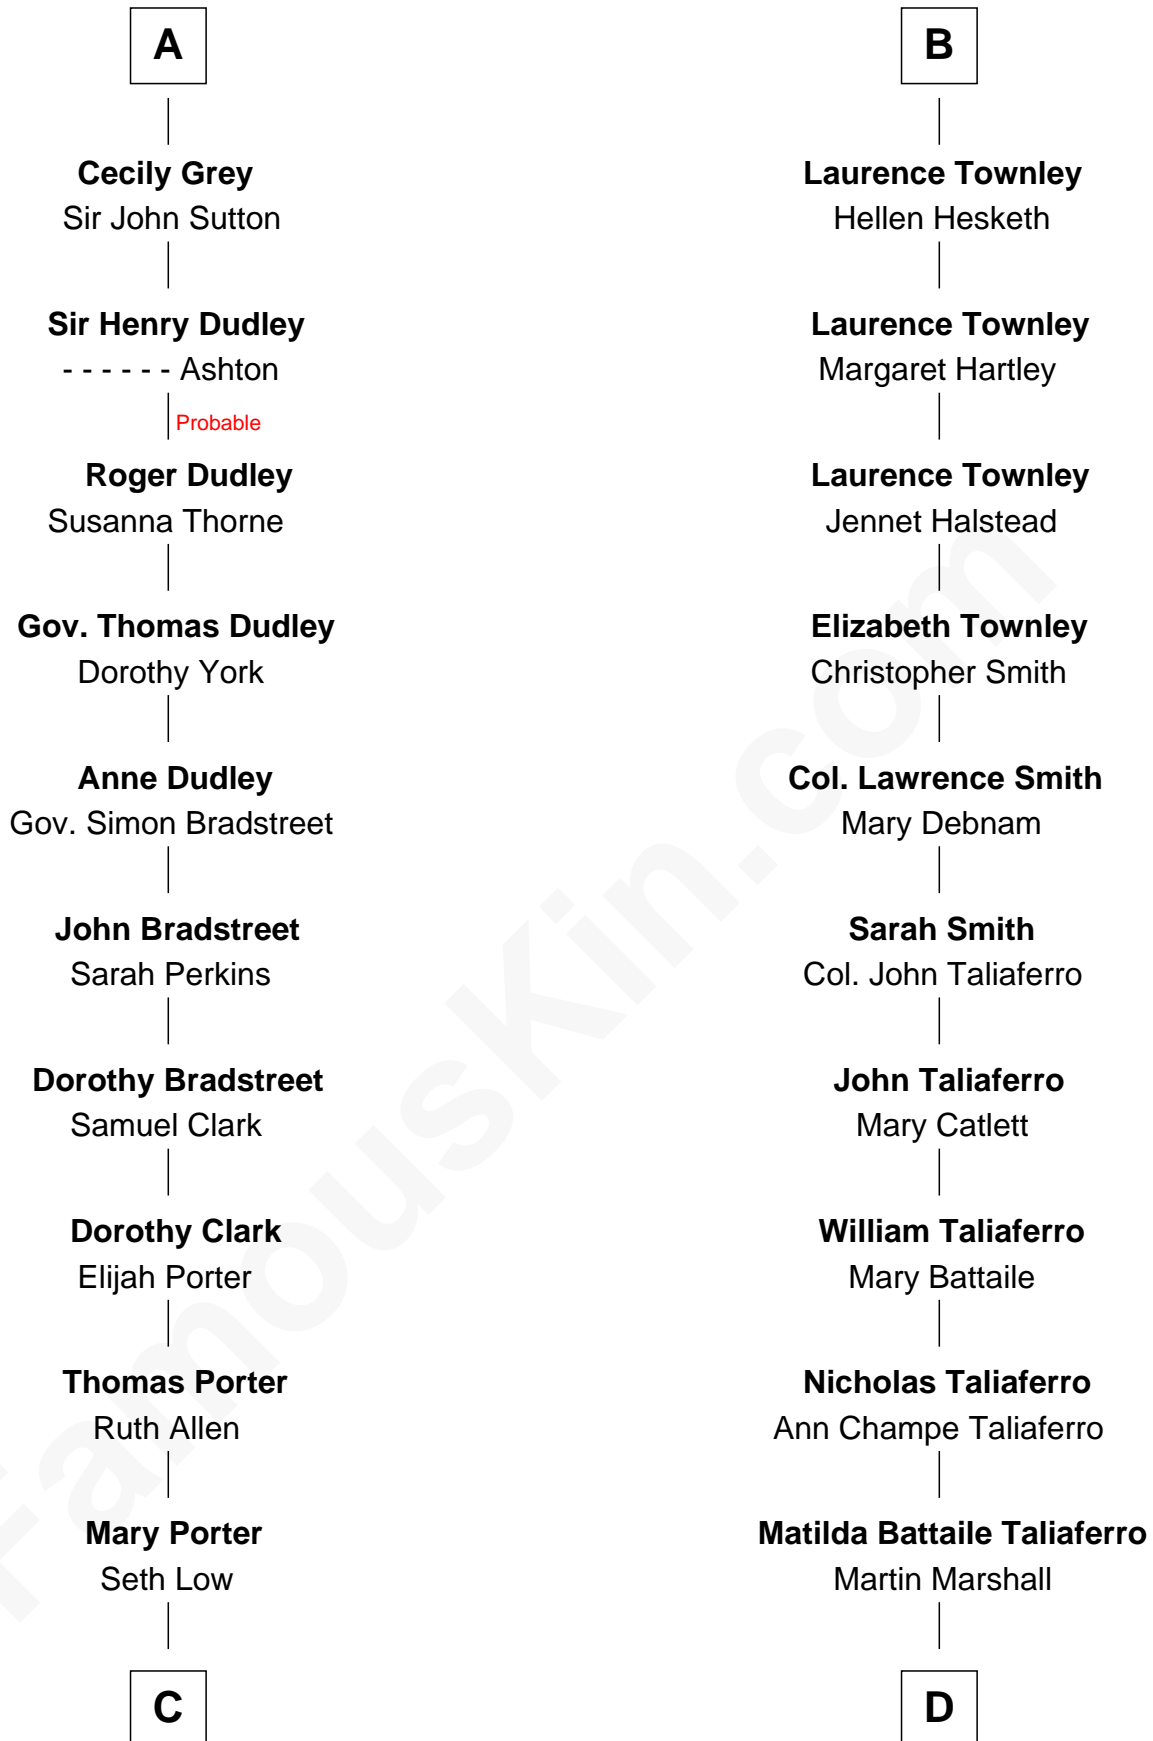

# FamousKin.com

## Relationship Chart of

### Bill Weld

68th Governor of Massachusetts  
19th cousin 2 times removed of

**General George C. Marshall**  
Author of "The Marshall Plan"

**C**

**Harriet Low**  
John Babcock Hillard

**Harriet Hillard**  
William Augustus White