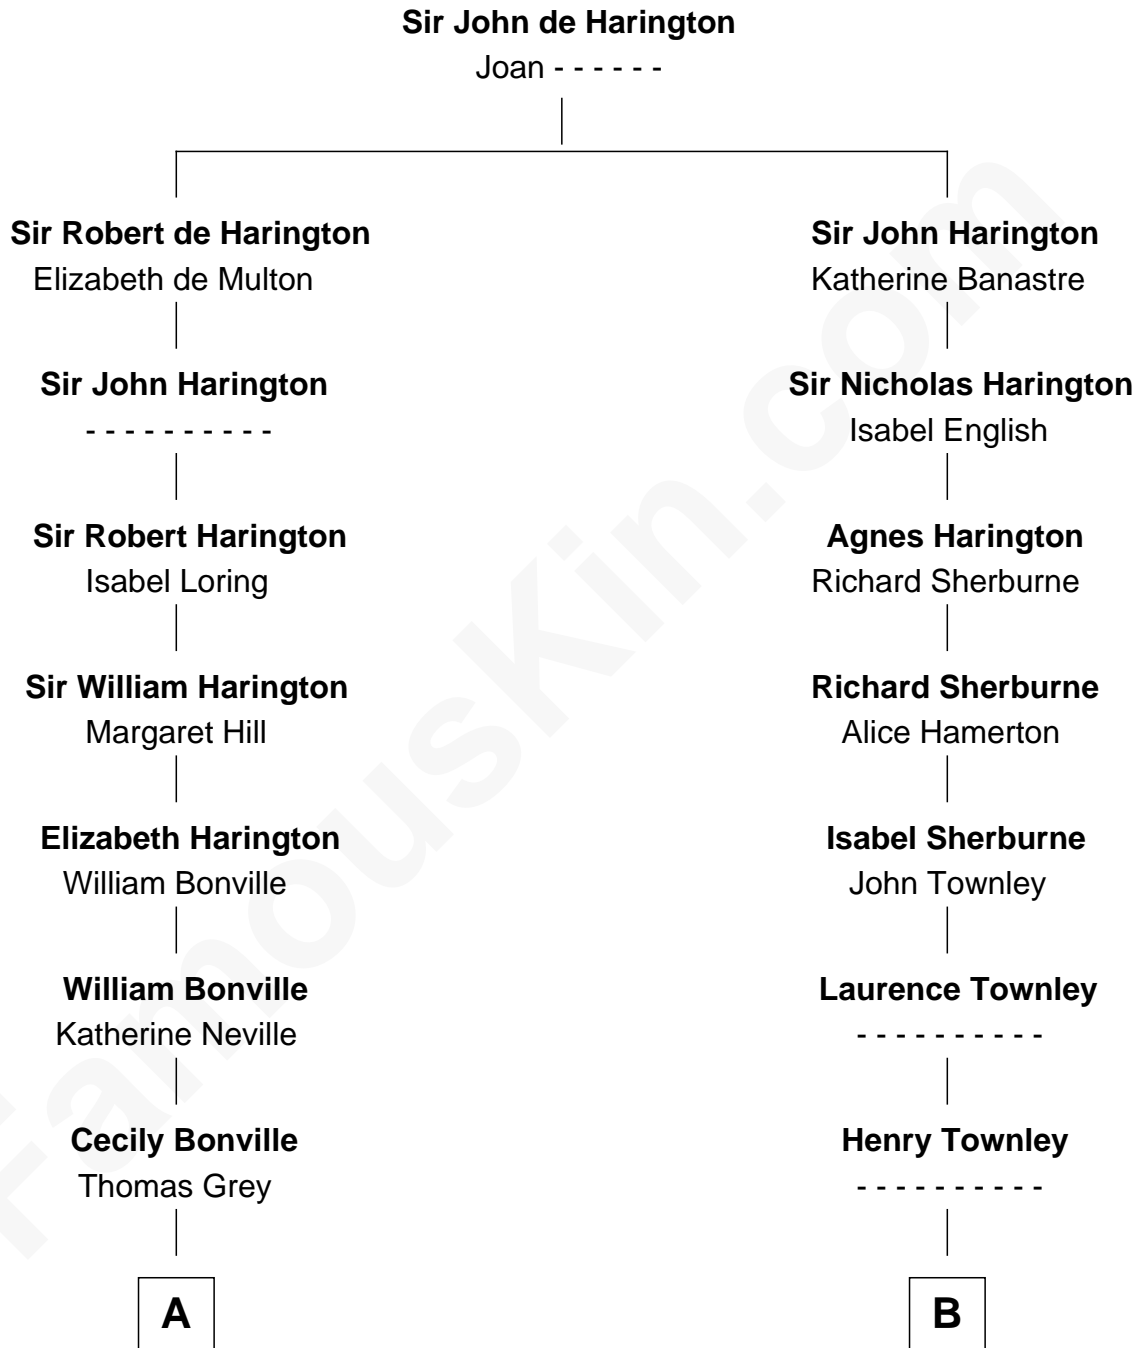

# FamousKin.com

## Relationship Chart of

### Bill Weld

68th Governor of Massachusetts  
19th cousin 2 times removed of

**General George C. Marshall**  
Author of "The Marshall Plan"

**C**

**Harriet Low**  
John Babcock Hillard

**Harriet Hillard**  
William Augustus White