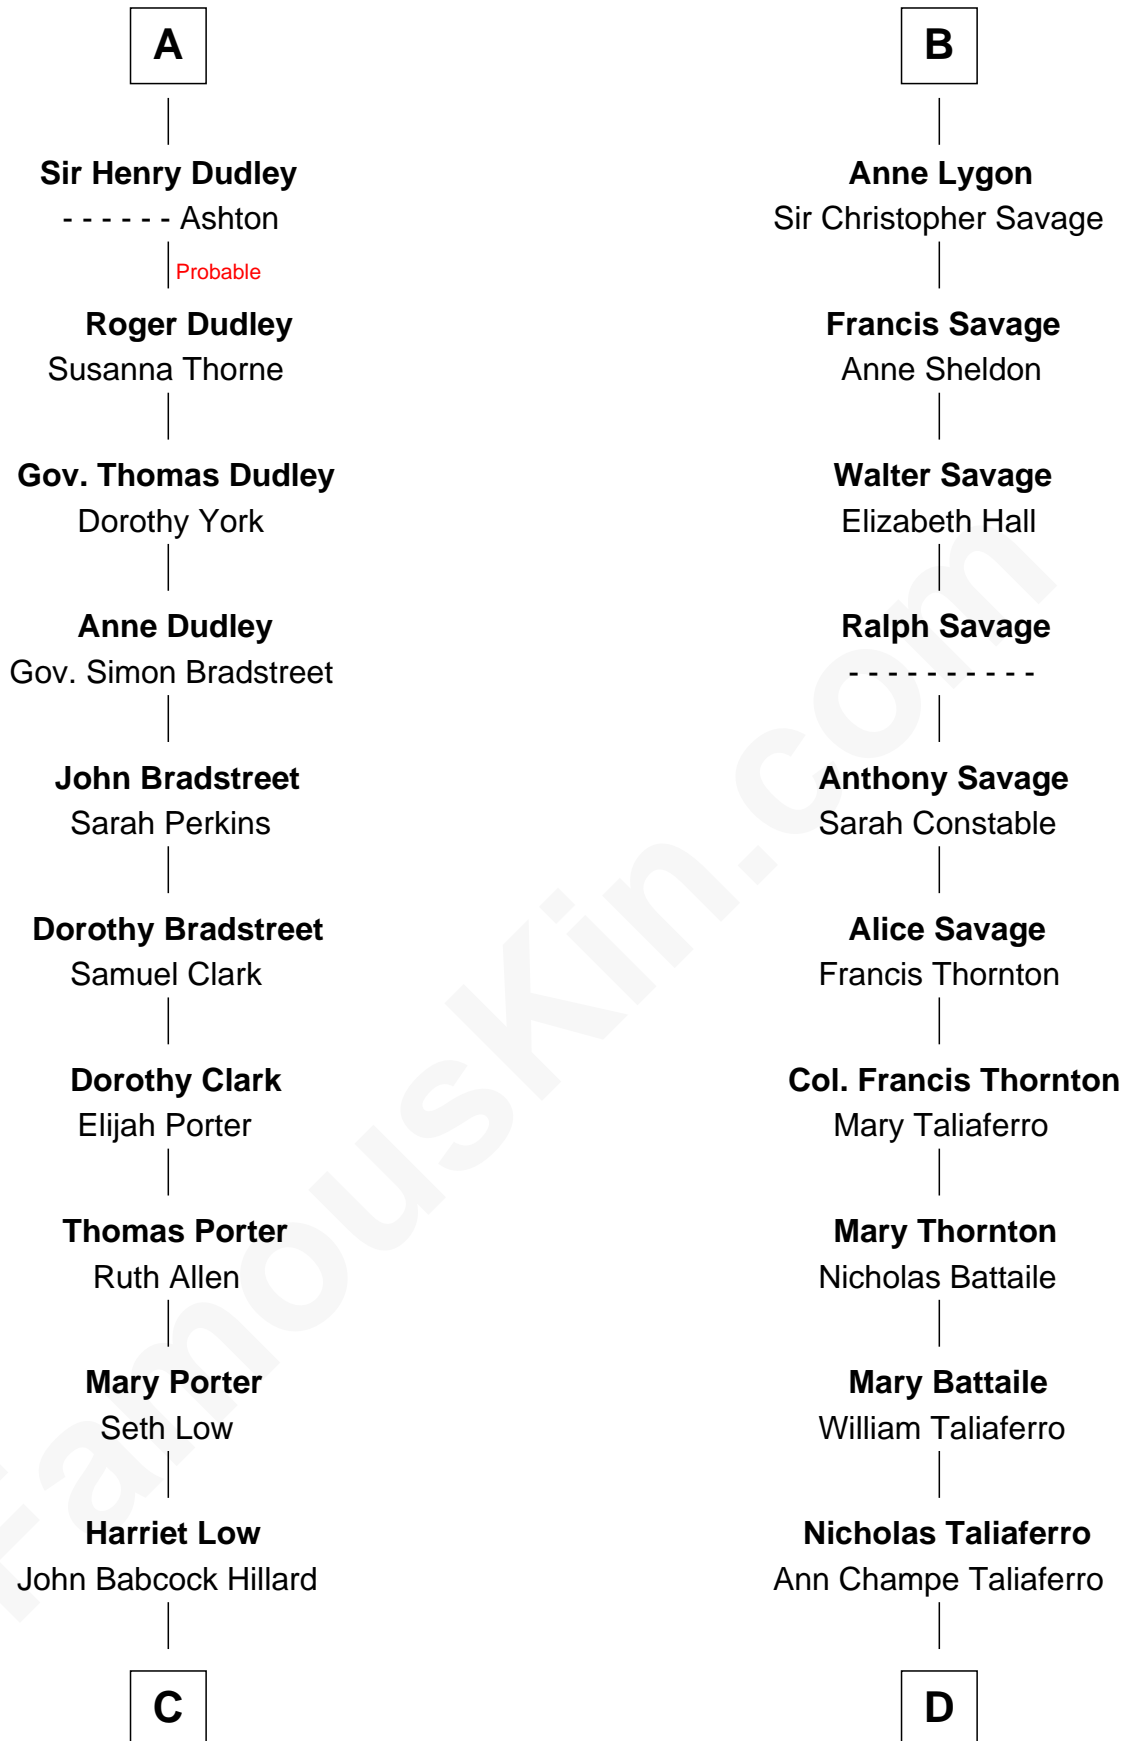

FamousKin.com Relationship Chart of

Bill Weld

68th Governor of Massachusetts

20th cousin of

General George C. Marshall

Author of "The Marshall Plan"

Margaret de Audley

Ralph de Stafford

John de Ferrers

Robert de Ferrers

Margaret Despencer

Sir Edmund Ferrers

Ellen Roche

Margaret Ferrers

John de Beauchamp

Sir Richard de Beauchamp

Elizabeth Stafford

Anne de Beauchamp

Sir Richard Lygon

Sir Richard Lygon

Margaret Greville

B

C

Harriet Hillard
William Augustus White

Margaret Low White
Francis Minot Weld

David Weld
Mary Blake Nichols

Bill Weld
68th Governor of Massachusetts

D

Matilda Battaile Taliaferro
Martin Marshall

William Champe Marshall
Susan Myers

George Catlett Marshall
Laura Emily Bradford