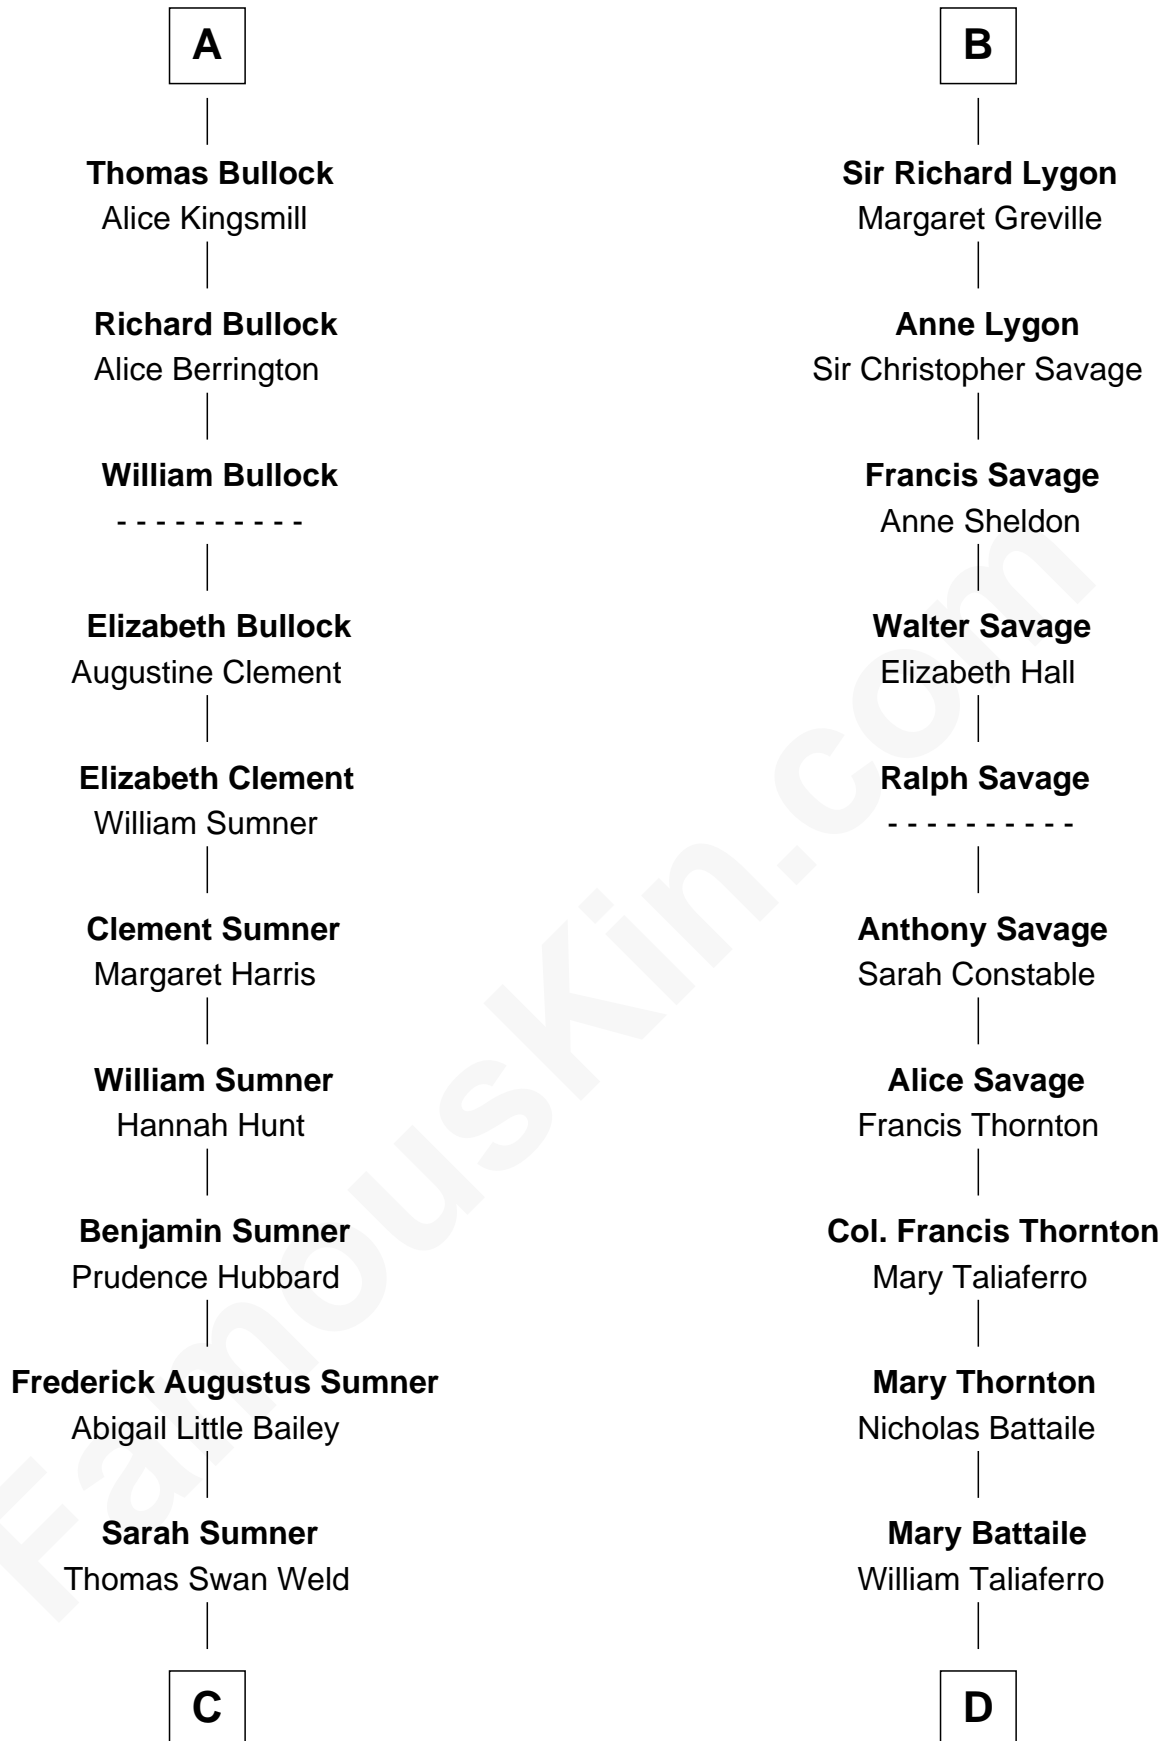

## Relationship Chart of

### Bill Weld

68th Governor of Massachusetts

20th cousin 1 time removed of

### General George C. Marshall

Author of "The Marshall Plan"

**C**

**Dr. Francis Minot Weld**  
Fanny Elizabeth Bartholomew

**Francis Minot Weld**  
Margaret Low White

**David Weld**  
Mary Blake Nichols

**Bill Weld**  
*68th Governor of Massachusetts*