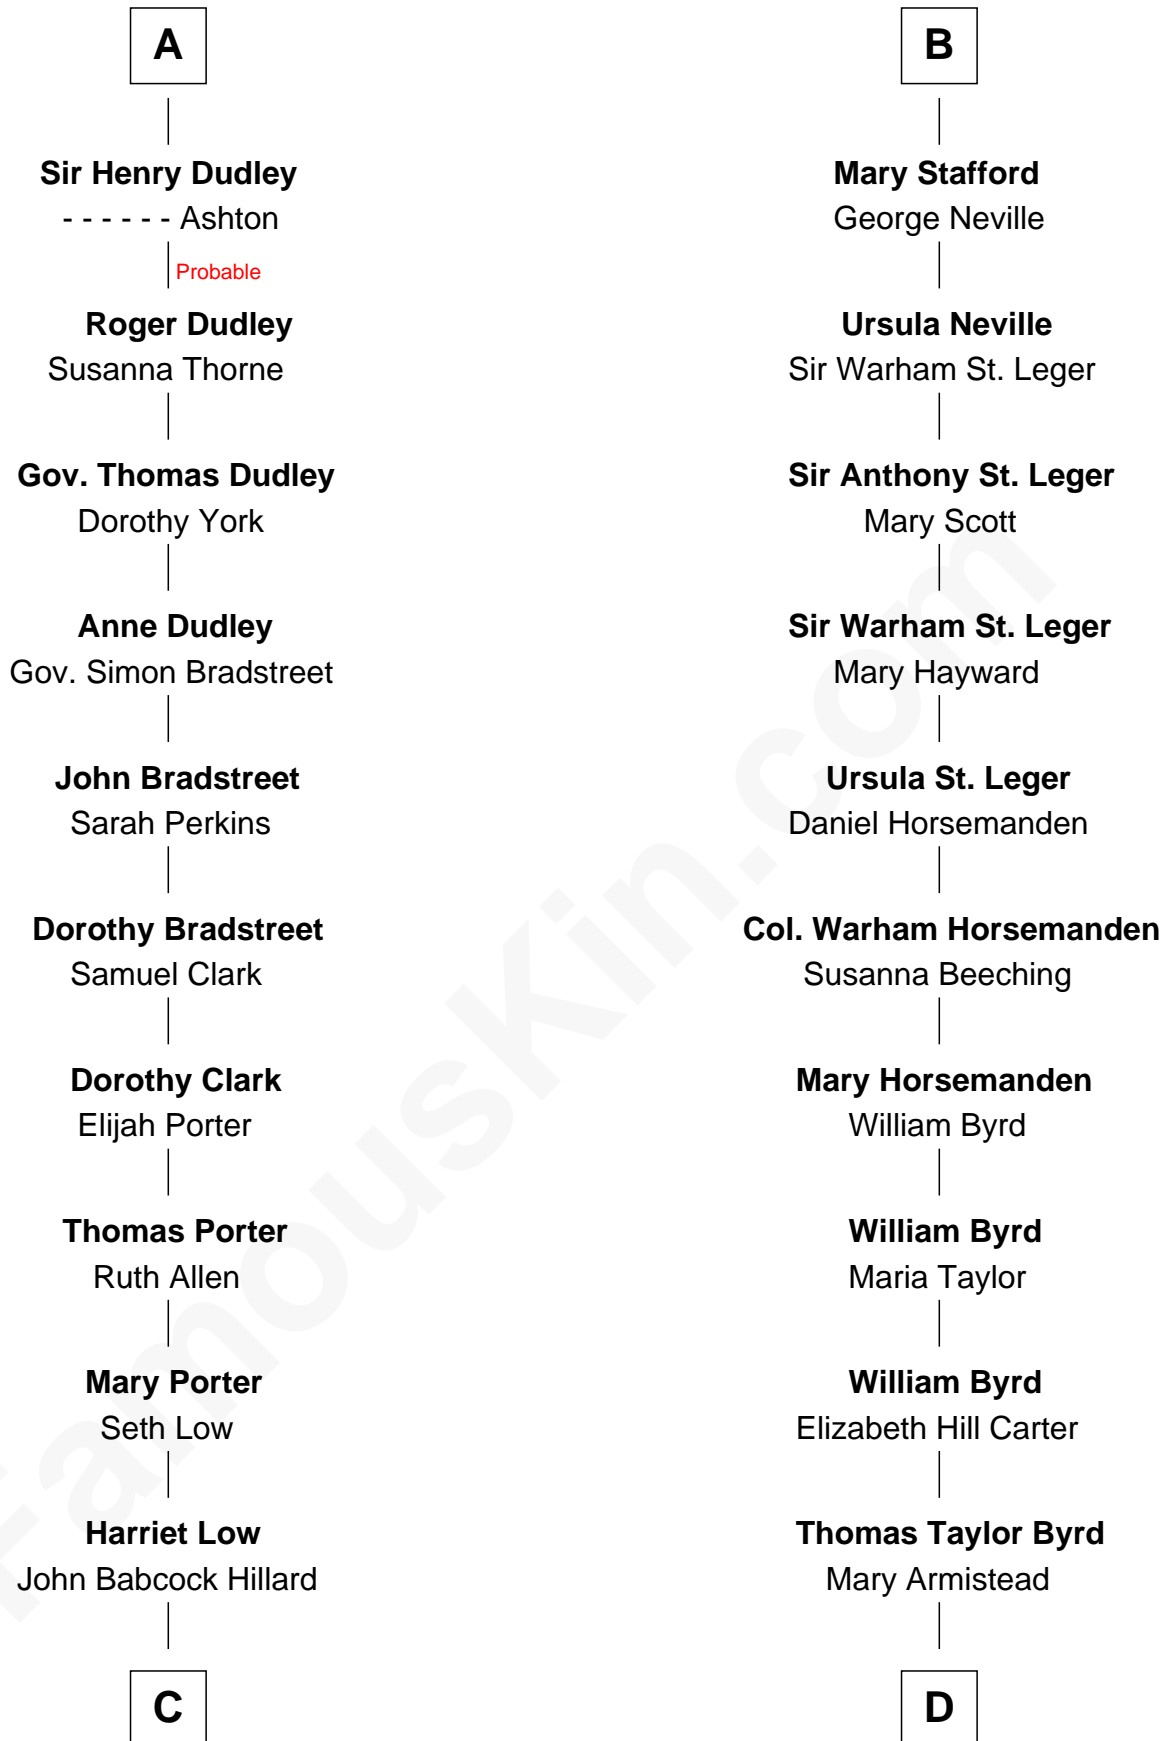

# FamousKin.com Relationship Chart of

**Bill Weld**

*68th Governor of Massachusetts*

20th cousin of

**Harry F. Byrd**

*50th Governor of Virginia*

**Henry Plantagenet**  
Maud de Chaworth

**Eleanor Plantagenet**  
Richard Fitzalan

**Alice Fitzalan**  
Sir Thomas de Holand

**Eleanor Holand**  
Edward Cherleton

**Joyce Cherleton**  
Sir John Tiptoft

**Joyce Tiptoft**  
Sir Edmund Sutton

**Sir Edward Sutton**  
Cecily Willoughby

**Sir John Sutton**  
Cecily Grey

**A**

**Mary Plantagenet**  
Henry de Percy

**Sir Henry Percy**  
Margaret de Neville

**Sir Henry Percy**  
Elizabeth Mortimer

**Sir Henry Percy**  
Eleanor Neville

**Sir Henry Percy**  
Eleanor Poynings

**Henry Percy**  
Maud Herbert

**Eleanor Percy**  
Edward Stafford

**B**

**C**

**Harriet Hillard**  
William Augustus White

**Margaret Low White**  
Francis Minot Weld

**David Weld**  
Mary Blake Nichols

**Bill Weld**  
*68th Governor of Massachusetts*