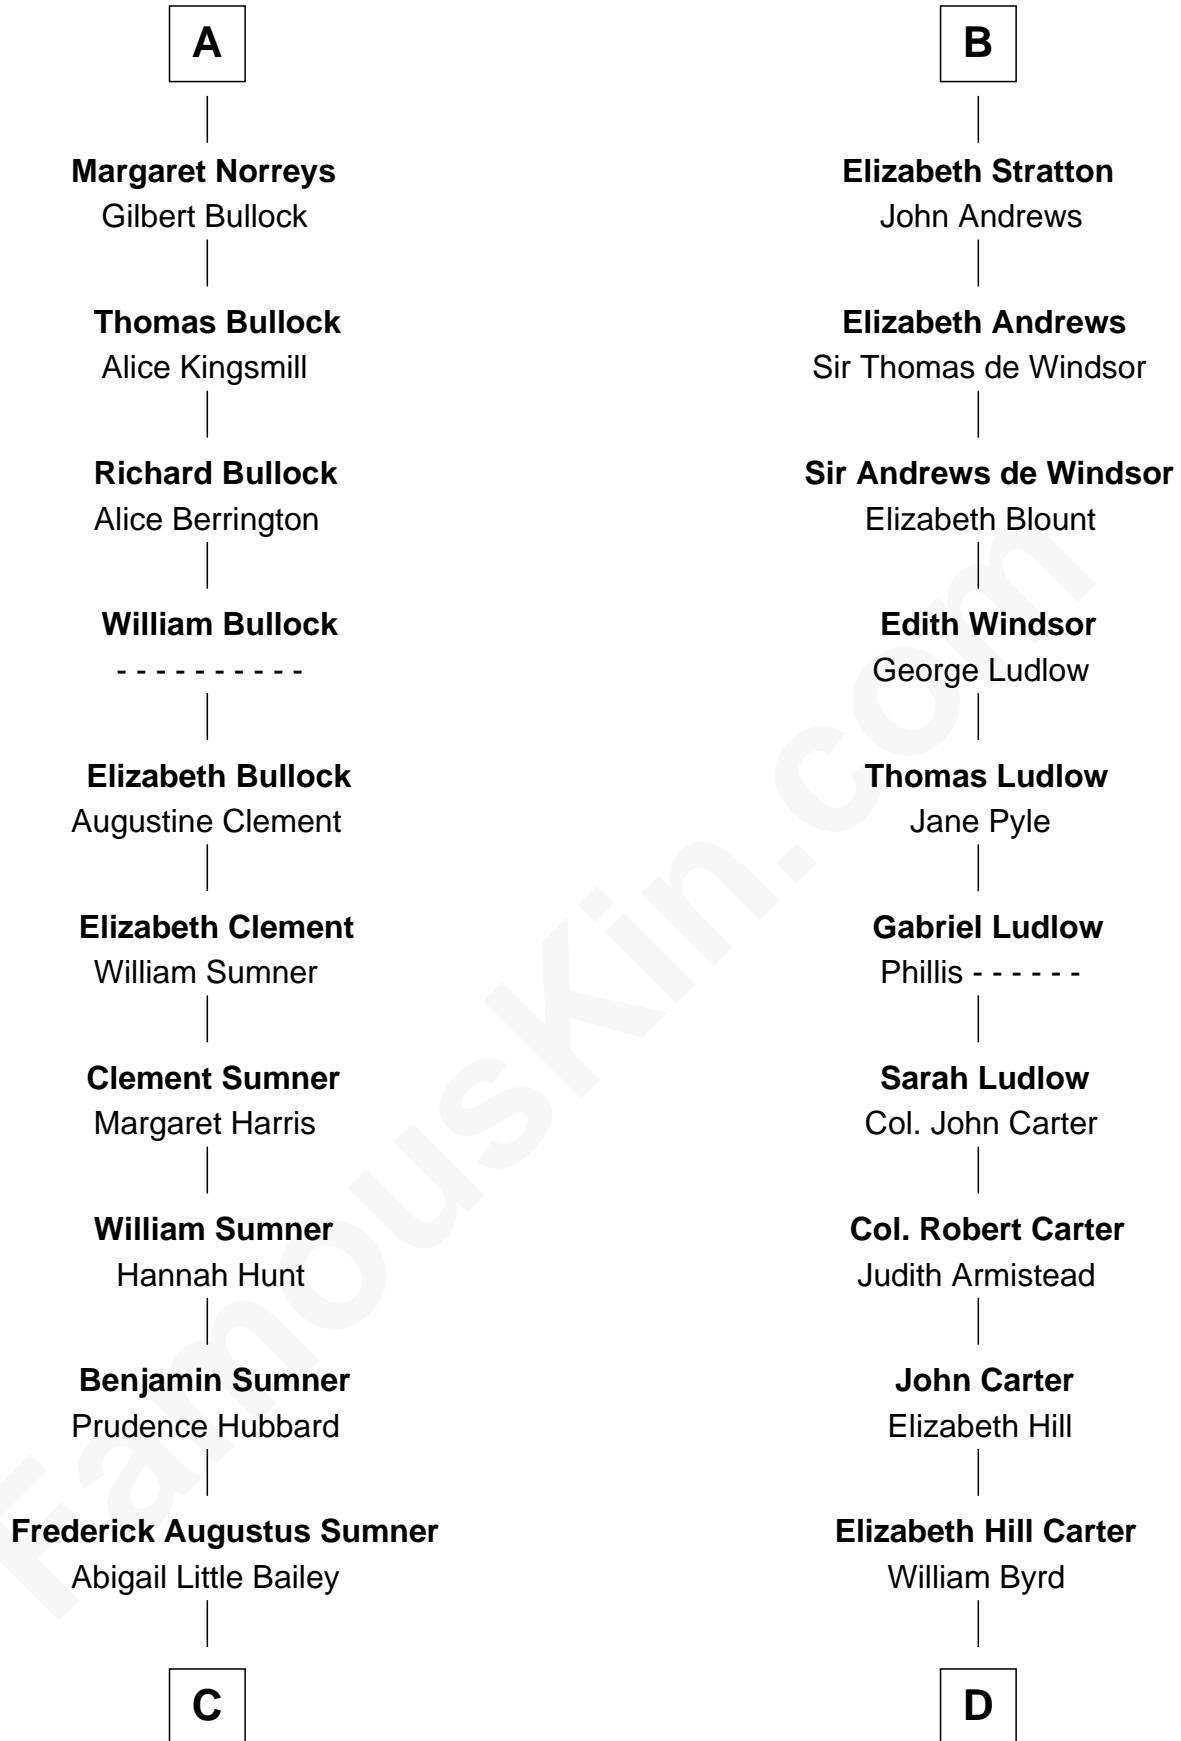

# FamousKin.com Relationship Chart of

**Bill Weld**

*68th Governor of Massachusetts*

21st cousin of

**Harry F. Byrd**

*50th Governor of Virginia*

**Hugh de Vere**  
Hawise de Quincy

**C**

**Sarah Sumner**  
Thomas Swan Weld

**Dr. Francis Minot Weld**  
Fanny Elizabeth Bartholomew

**Francis Minot Weld**  
Margaret Low White

**David Weld**  
Mary Blake Nichols

**Bill Weld**  
*68th Governor of Massachusetts*

**D**

**Thomas Taylor Byrd**  
Mary Armistead

**Richard Evelyn Byrd**  
Anne Harrison

**Col. William Byrd**  
Jane Meriwether Rivers

**Richard Evelyn Byrd**  
Eleanor Bolling Flood

**Harry F. Byrd**  
*50th Governor of Virginia*