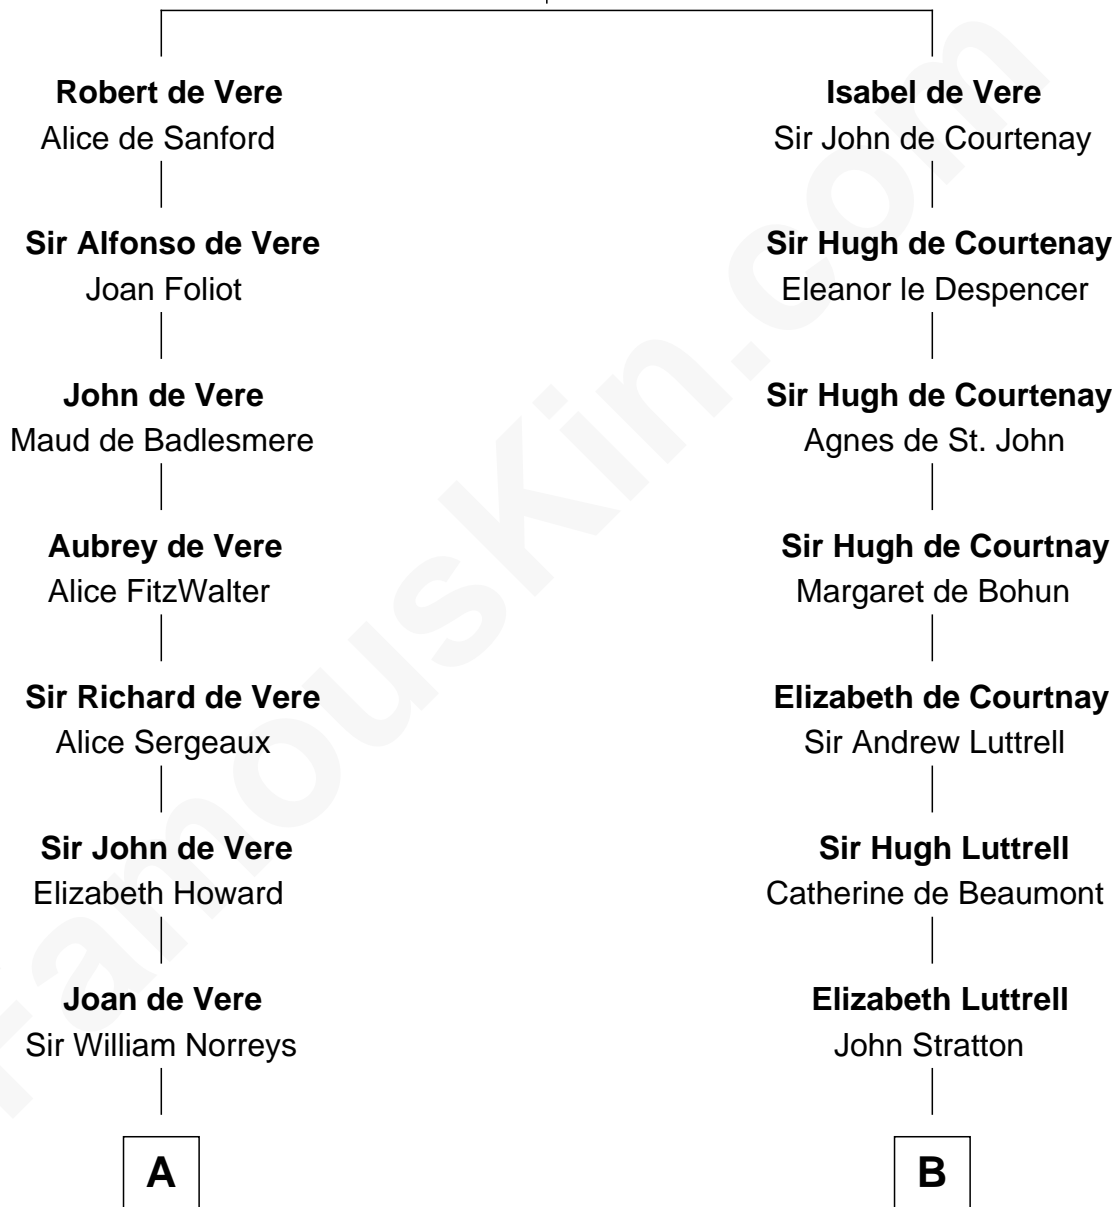

# FamousKin.com Relationship Chart of

**Bill Weld**

*68th Governor of Massachusetts*

21st cousin of

**Harry F. Byrd**

*50th Governor of Virginia*

**Hugh de Vere**  
Hawise de Quincy

**C**

**Sarah Sumner**  
Thomas Swan Weld

**Dr. Francis Minot Weld**  
Fanny Elizabeth Bartholomew

**Francis Minot Weld**  
Margaret Low White

**David Weld**  
Mary Blake Nichols

**Bill Weld**  
*68th Governor of Massachusetts*

**D**

**Thomas Taylor Byrd**  
Mary Armistead

**Richard Evelyn Byrd**  
Anne Harrison

**Col. William Byrd**  
Jane Meriwether Rivers

**Richard Evelyn Byrd**  
Eleanor Bolling Flood

**Harry F. Byrd**  
*50th Governor of Virginia*