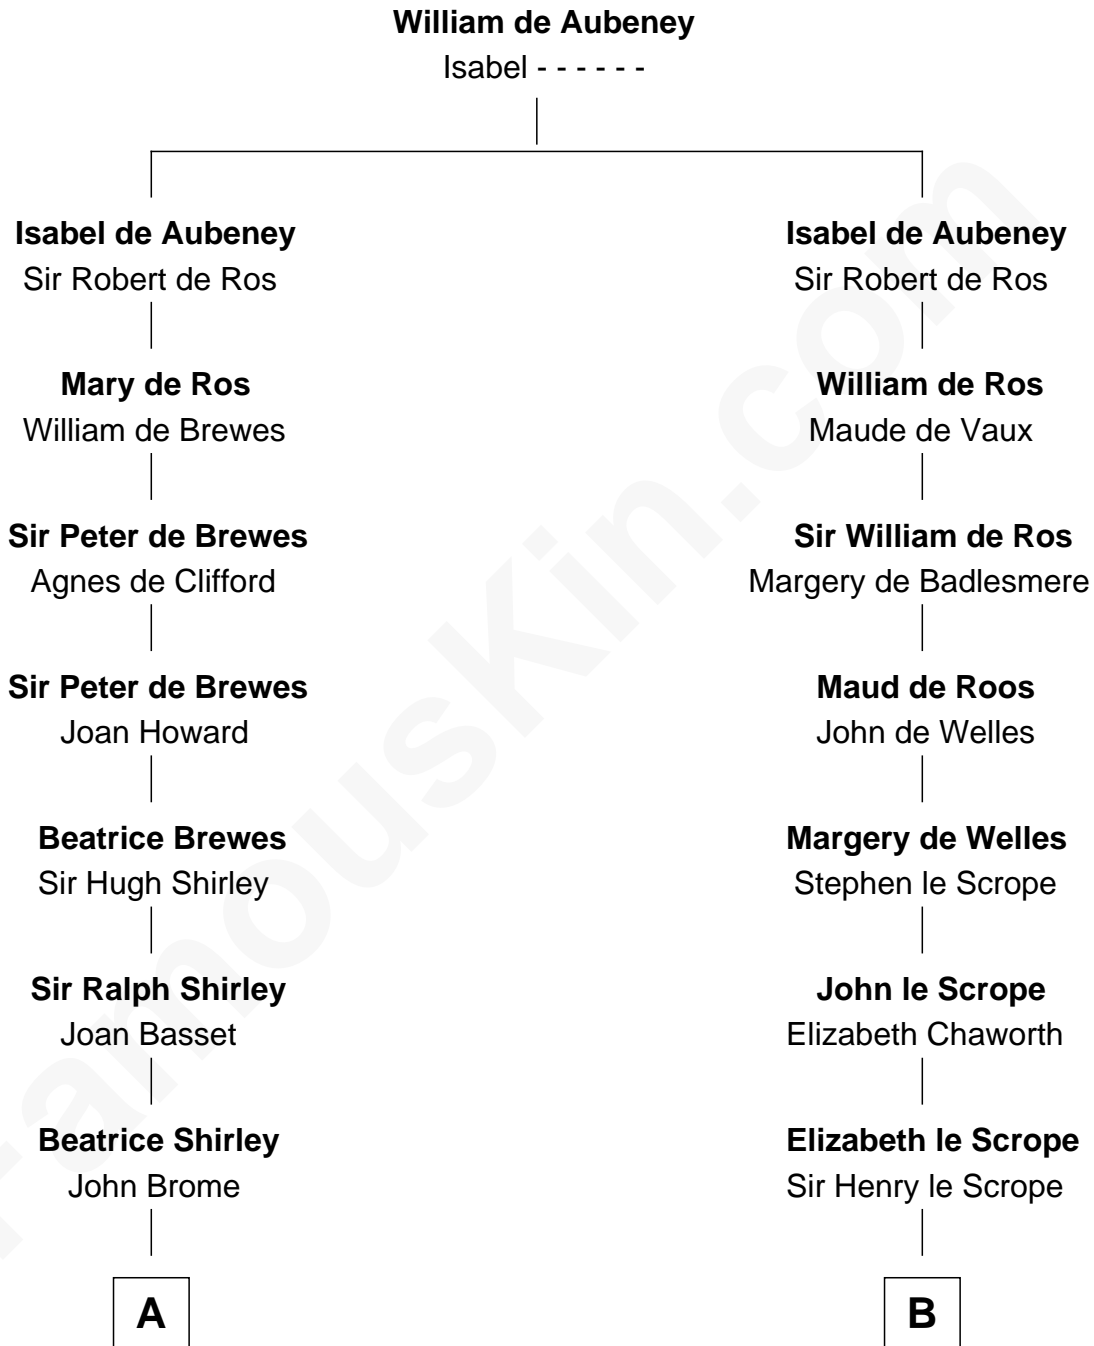

FamousKin.com Relationship Chart of

Bill Weld

68th Governor of Massachusetts

20th cousin 1 time removed of

Harry F. Byrd

50th Governor of Virginia

C

Thomas Swan Weld

Sarah Sumner

Dr. Francis Minot Weld

Fanny Elizabeth Bartholomew

Francis Minot Weld

Margaret Low White

David Weld

Mary Blake Nichols

Bill Weld