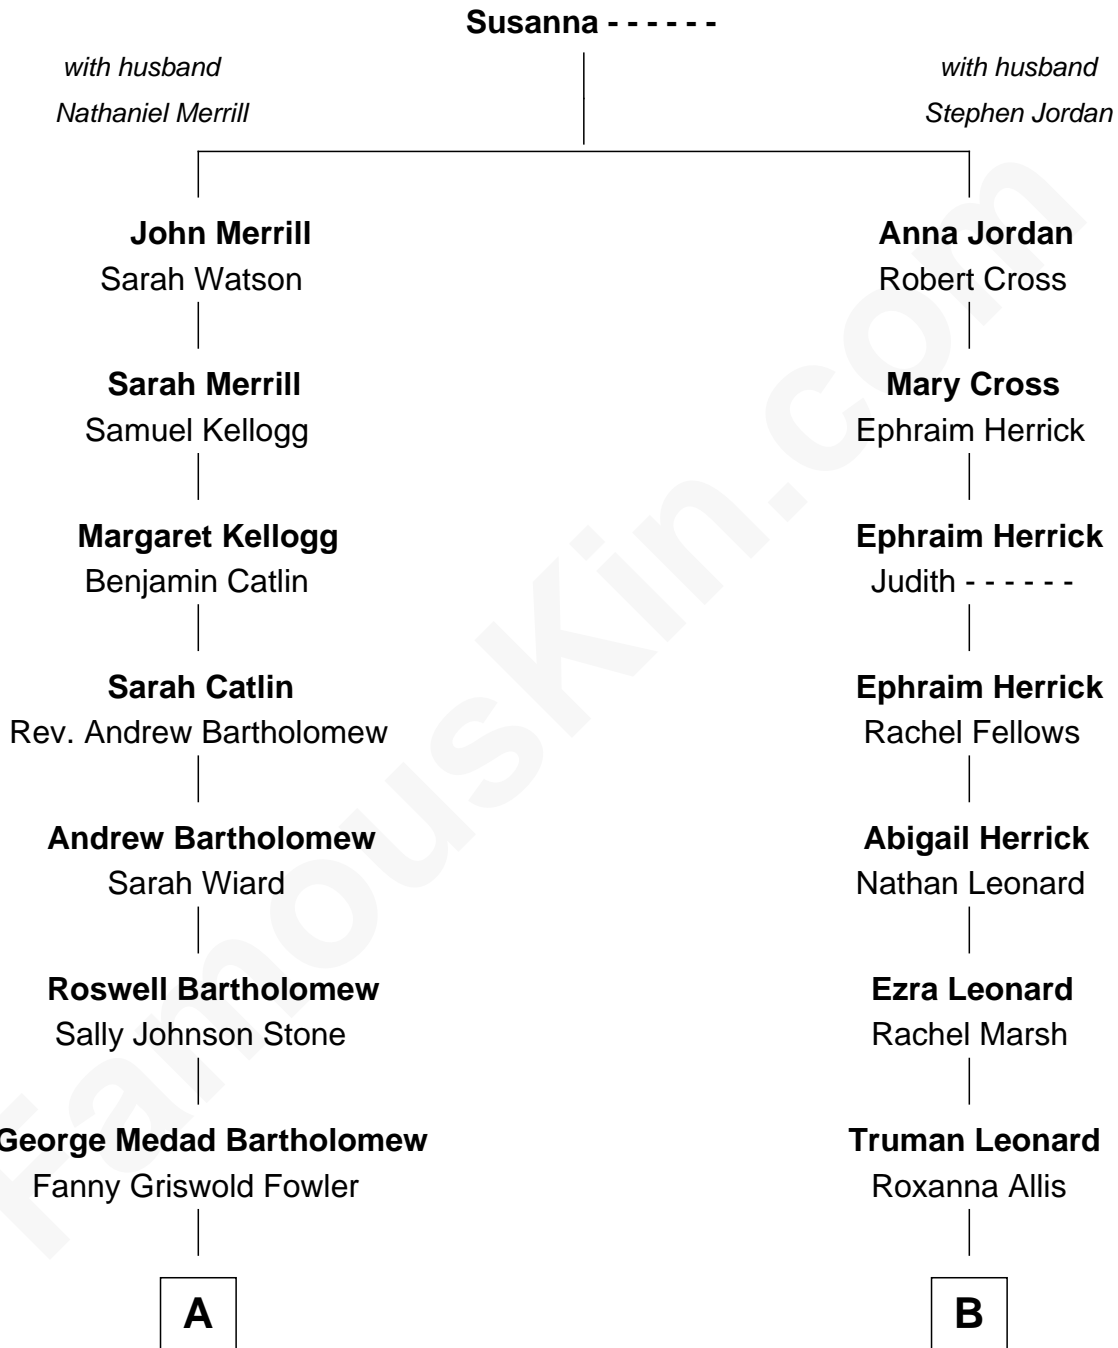

FamousKin.com Relationship Chart of

Bill Weld

68th Governor of Massachusetts

10th cousin 1 time removed of

Steve Young

NFL Hall of Fame Quarterback

A

Fanny Elizabeth Bartholomew

Dr. Francis Minot Weld

Francis Minot Weld

Margaret Low White

David Weld

Mary Blake Nichols

Bill Weld

68th Governor of Massachusetts

B

Truman Leonard

Mary Ann Meadows

George M. Leonard

Mary Ann Sanders

Louise Leonard

Scott Richmond Young

LeGrande L. Young

Sherry Ann Steed